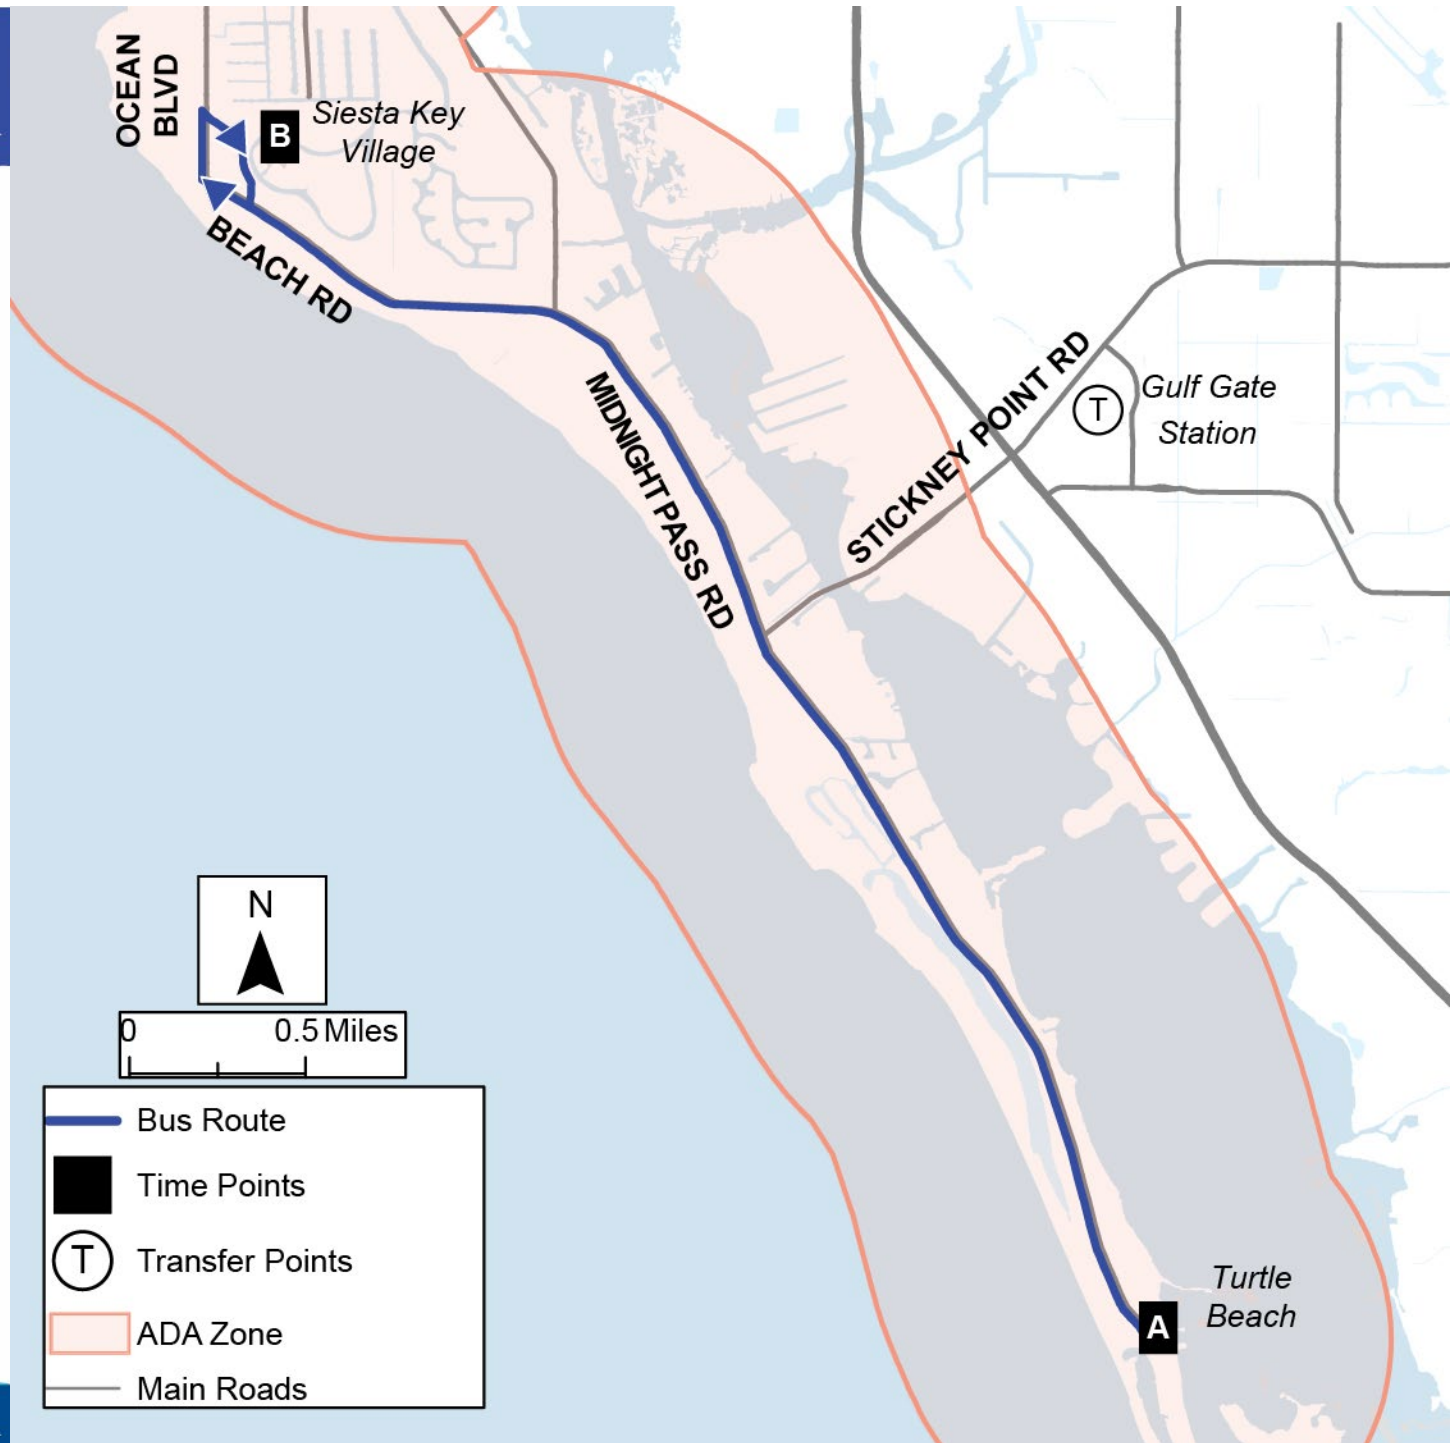

# Route 77

## Siesta Islander

Effective April 25, 2026

Daily

Turtle Beach  
to  
Siesta Key Village

Plan trips and track the bus in the  
Breeze Rider app.  
[breezetransit.net/breezerider](http://breezetransit.net/breezerider)

For more information, visit [scgov.net/breeze](http://scgov.net/breeze), email [breeze@scgov.net](mailto:breeze@scgov.net) or dial 311.

*Breeze Route 77 Time Points: Daily (Effective April 25, 2026)*

<b>A: Turtle Beach Park and Campground 8862 Midnight Pass Road</b>	<b>B: Siesta Key Village</b>
8:00 AM	8:00 AM
Multiple trolleys serve the 77 Siesta Islander daily from 8 a.m. to 10 p.m. The estimated 30-minute frequency will be affected by traffic conditions. Use the Breeze Rider app to see real-time arrival estimates for the nearest trolley stop.	