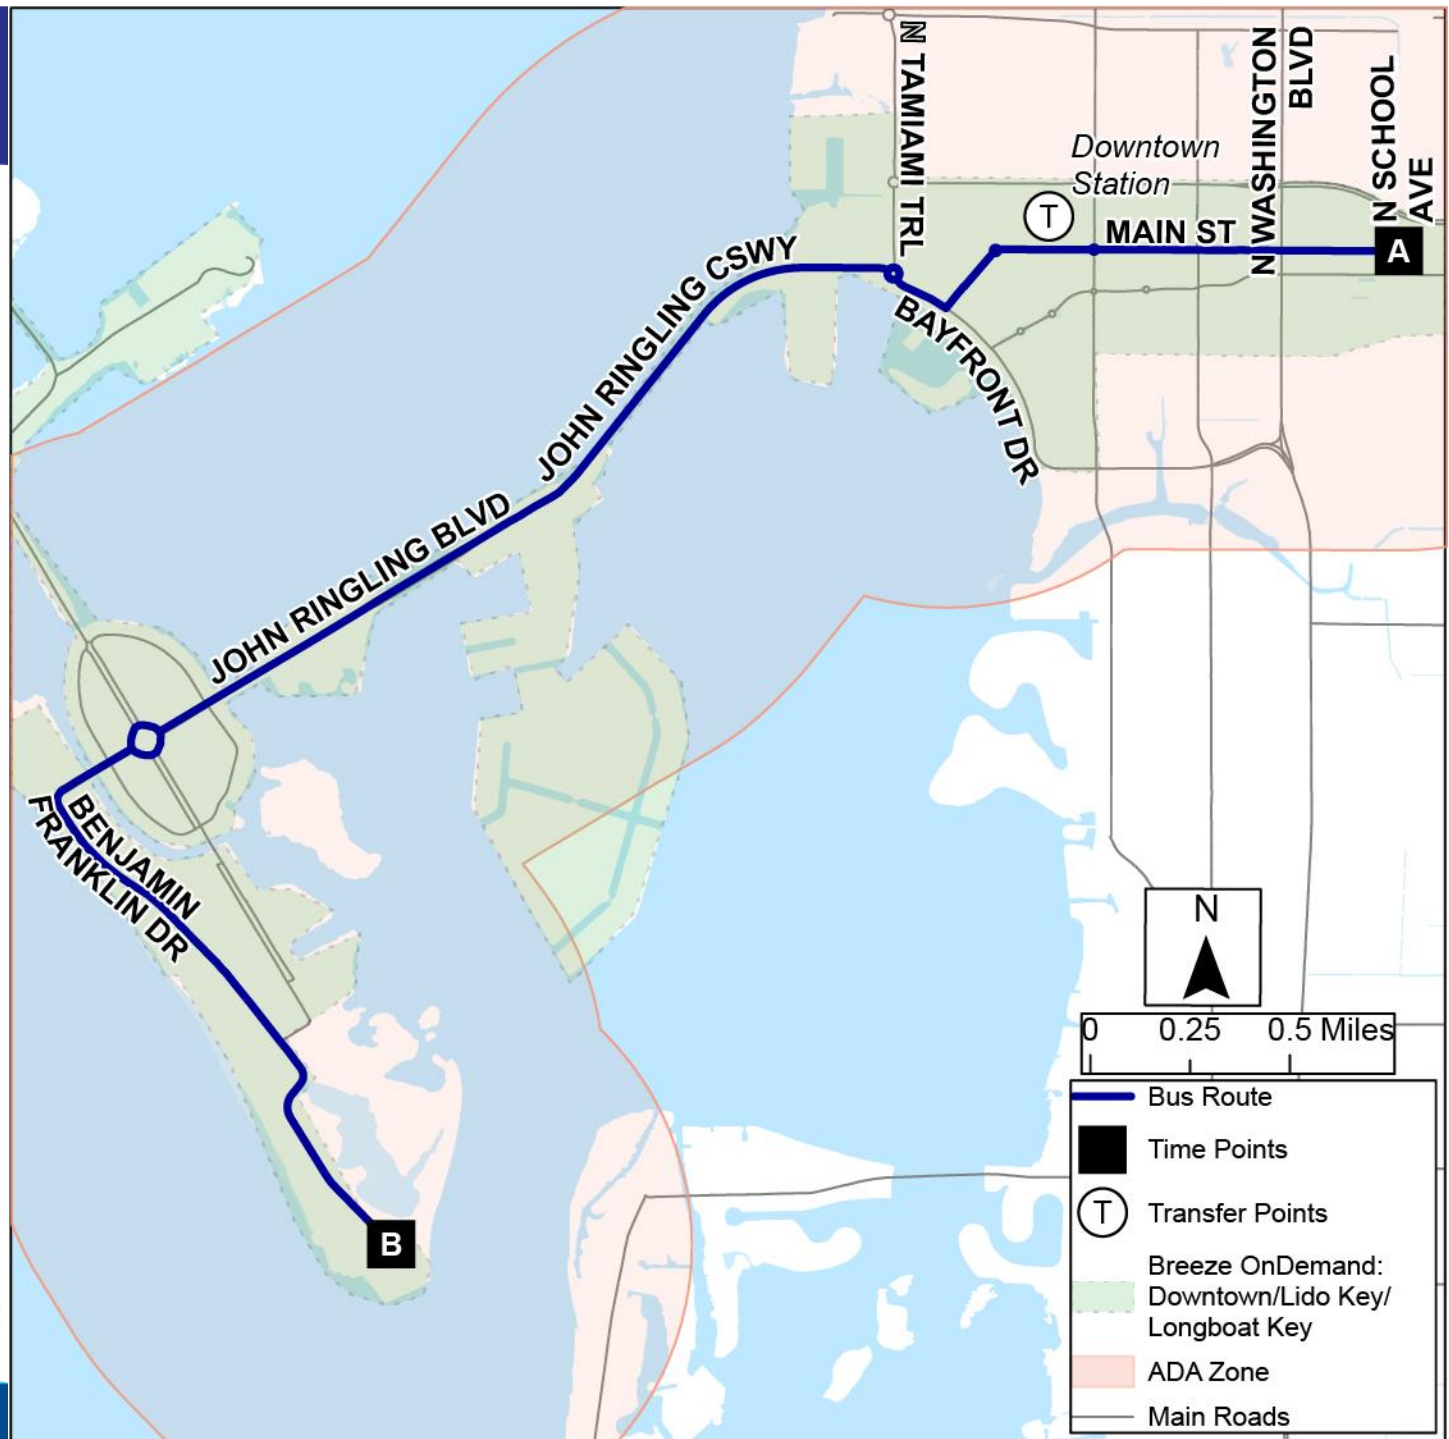

Route 78

Bay Runner

Effective December 2025

Daily

Downtown Sarasota
to
Lido Key

Track the trolley in the
Bay Runner app.

For more information, visit scgov.net/breeze, email breeze@scgov.net or dial 311.

Breeze Route 78 Reference Points: Daily (Effective December 2025)

<p style="text-align: center;">A: Main Street @ School Avenue</p>	<p style="text-align: center;">B: Ted Sperling Park @ South Lido Beach</p>
<p style="text-align: center;">7:00 AM</p>	<p style="text-align: center;">7:30 AM</p>
<p>Multiple trolleys serve the 78 Bay Runner. The estimated 30-minute frequency will be affected by traffic conditions. Use the Bay Runner app to see real-time arrival estimates for the nearest trolley stop.</p>	
<p style="text-align: center;">Last trolley departs by 9:30 p.m. Sunday through Thursday, and by 10:30 p.m. Friday & Saturday.</p>	<p style="text-align: center;">Last trolley departs by 9:50 p.m. Sunday through Thursday, and by 10:50 p.m. Friday & Saturday</p>