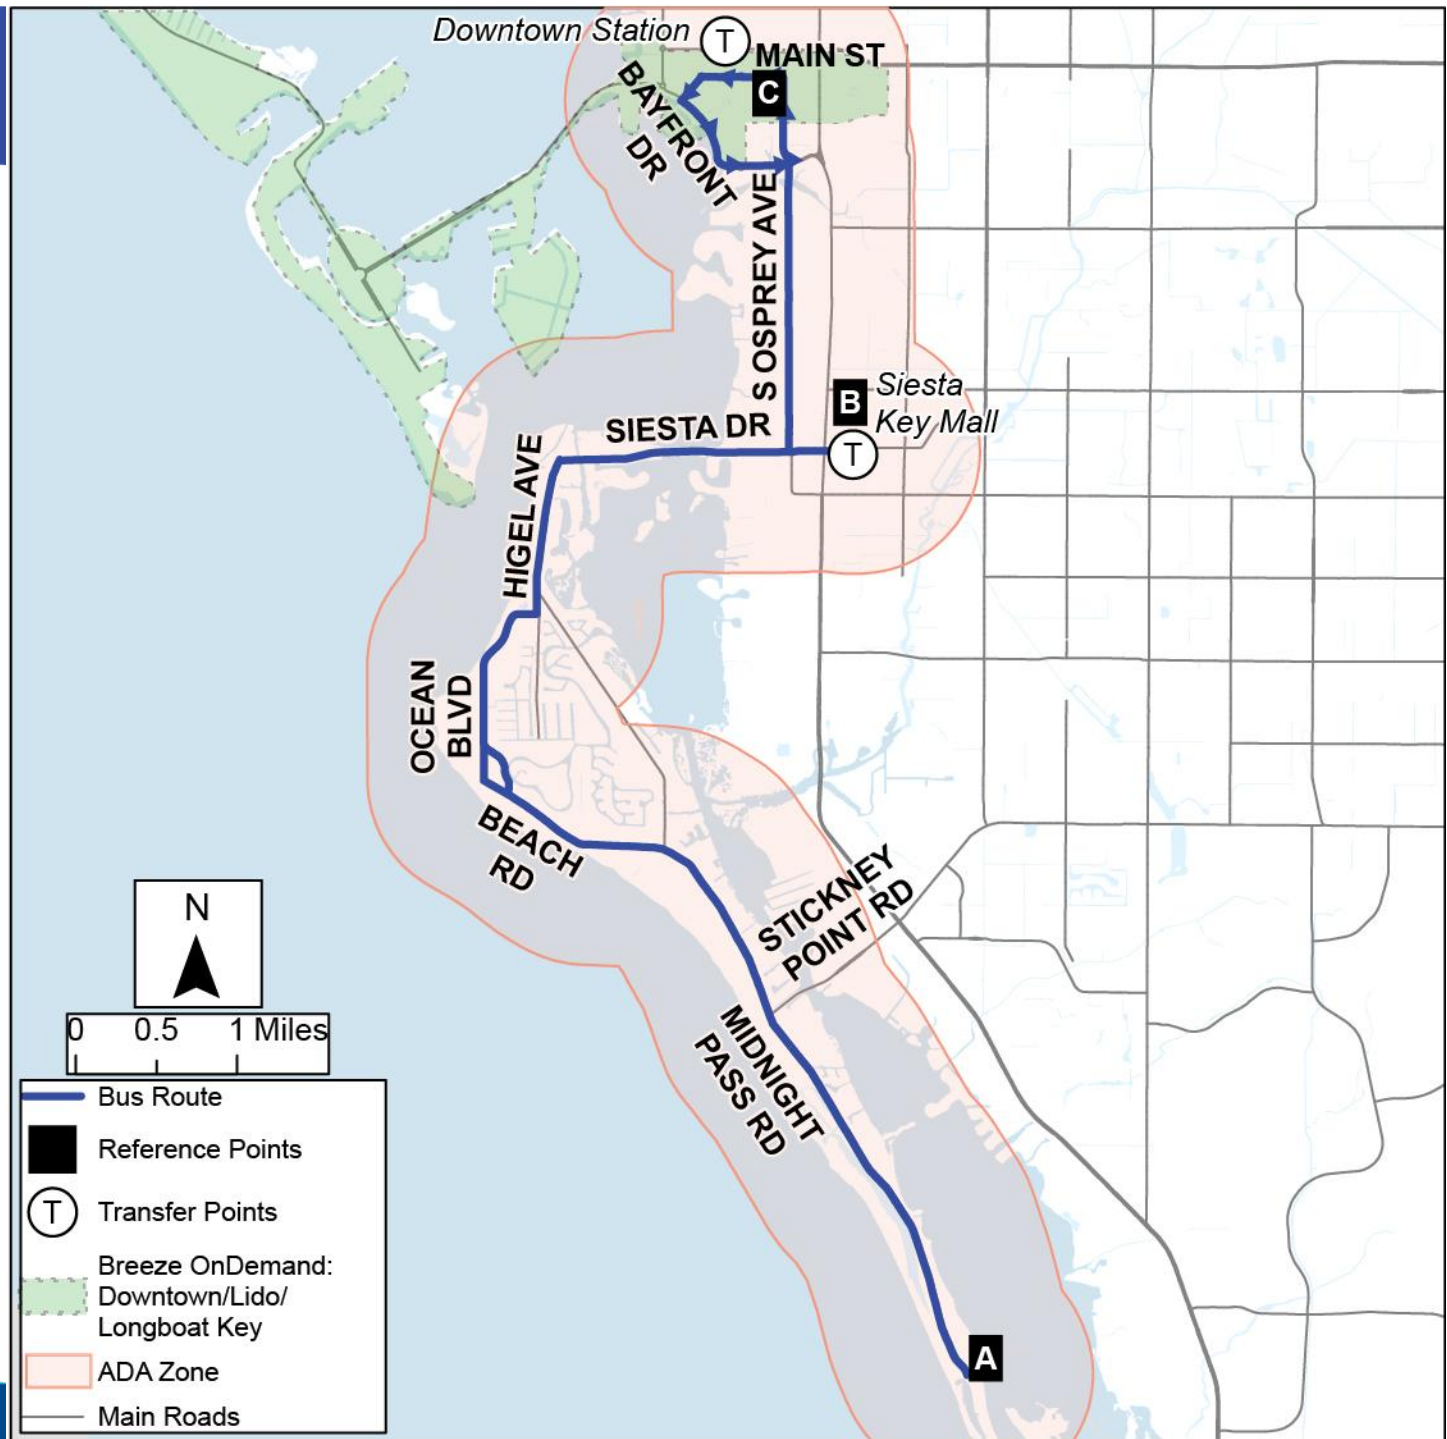

Route 77

Siesta Islander

Effective November 2025

Daily

Downtown Sarasota
to
Siesta Key

Plan trips and track the bus in the Breeze Rider app.
breezetransit.net/breezerider

For more information, visit scgov.net/breeze, email breeze@scgov.net or dial 311.

Breeze Route 77 Reference Points: Daily (Effective November 2025)

A: Turtle Beach Park and Campground 8862 Midnight Pass Road	NORTHBOUND B: Siesta Key Mall Siesta Drive @ US 41	C: Main Street @ Indian Place
8:00 AM	8:00 AM	8:00 AM
<p>Multiple trolleys serve the 77 Siesta Islander daily from 8 a.m. to 10 p.m. The estimated 30-minute frequency will be affected by traffic conditions. Use the Breeze Rider app to see real-time arrival estimates for the nearest trolley stop.</p>		