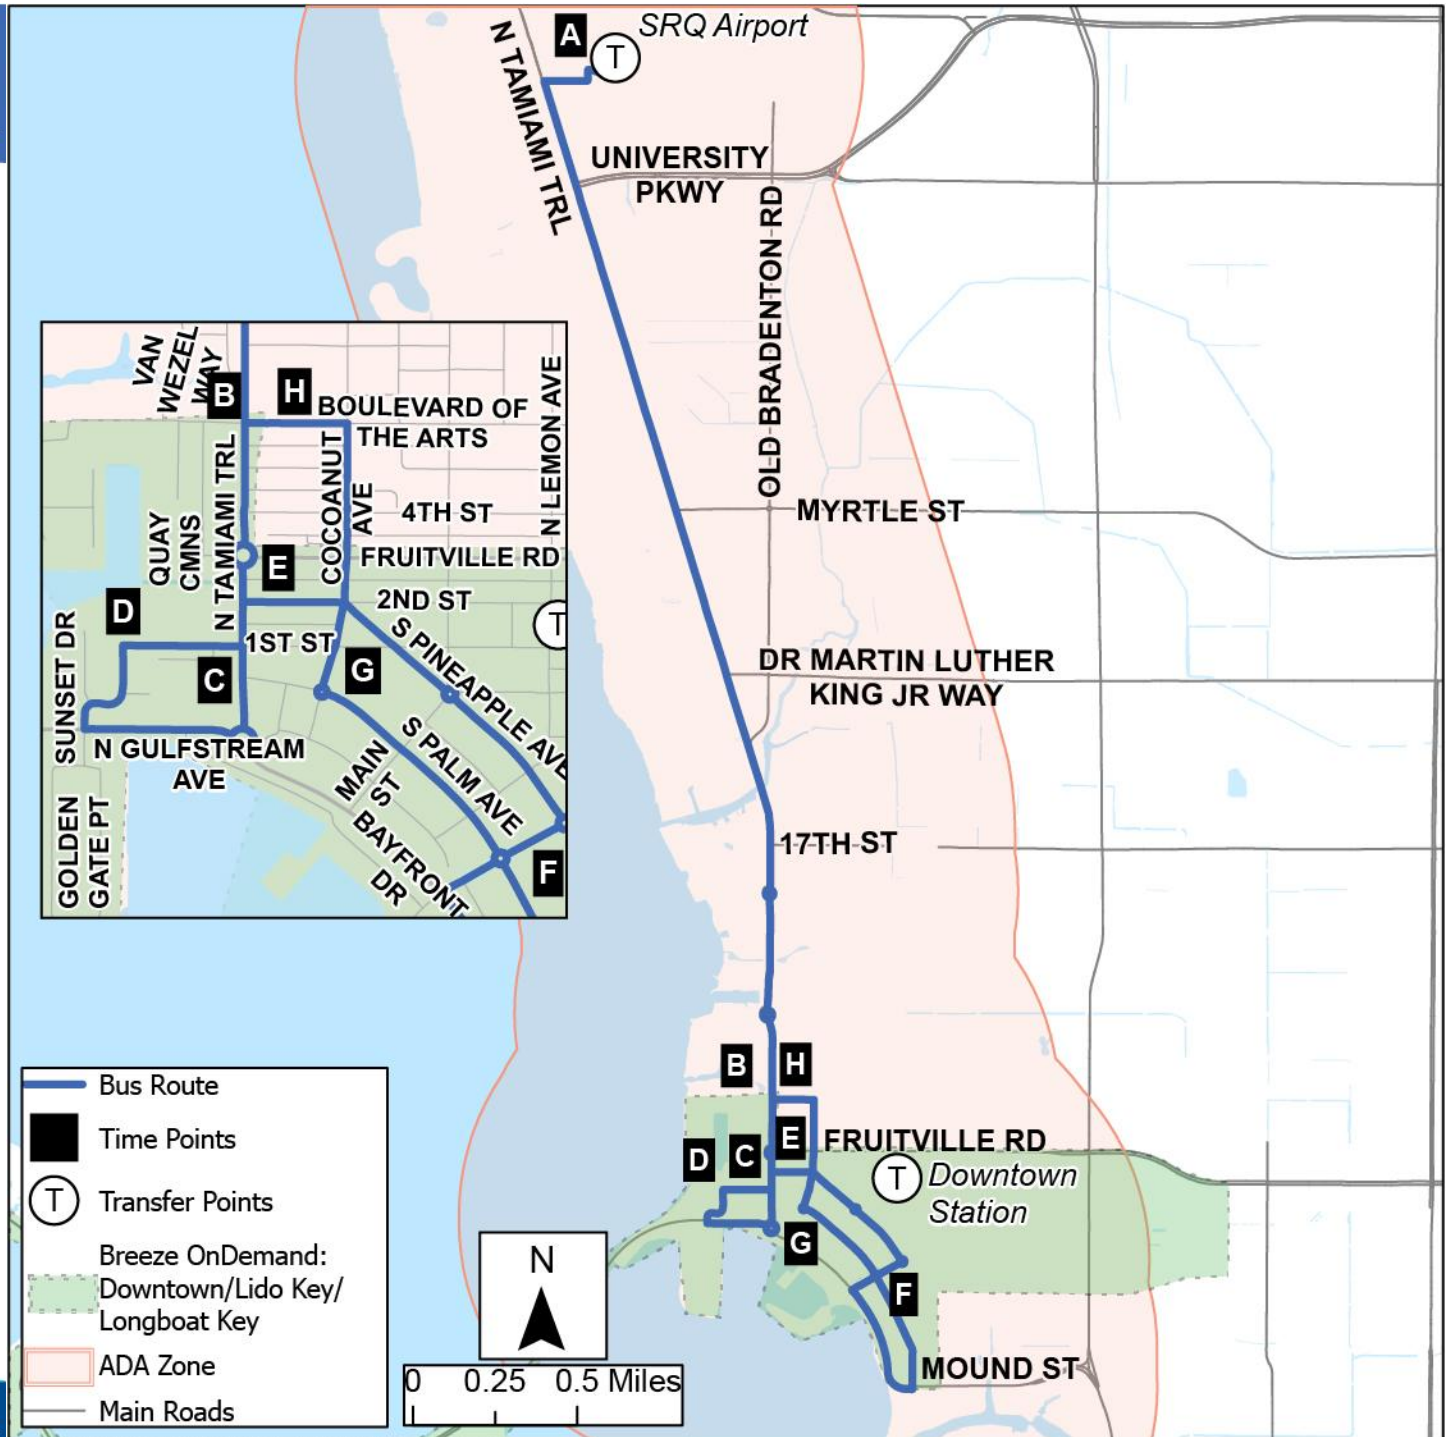

# Route 76

## Flyer

Effective November 2025

Daily

SRQ Airport  
to  
Downtown Sarasota  
Hotels

Plan trips and track the bus in the  
Breeze Rider app.  
[breezetransit.net/breezerider](http://breezetransit.net/breezerider)

DEPART A: SRQ Airport Airport Circle @ Bradenton Connector	ARRIVE A: SRQ Airport Airport Circle @ Bradenton Connector2
	7:25 AM
7:30 AM	8:05 AM
7:55 AM	8:30 AM
8:20 AM	8:55 AM
8:45 AM	9:20 AM
9:10 AM	9:45 AM
9:35 AM	10:10 AM
10:00 AM	10:35 AM
10:25 AM	11:00 AM
10:50 AM	11:25 AM
11:15 AM	11:50 AM
11:40 AM	12:15 PM
12:05 PM	12:40 PM
12:30 PM	1:05 PM
12:55 PM	1:30 PM
1:20 PM	1:55 PM
1:45 PM	2:20 PM
2:10 PM	2:45 PM
2:35 PM	3:10 PM
3:00 PM	3:35 PM
3:25 PM	4:00 PM
3:50 PM	4:25 PM
4:15 PM	4:50 PM
4:40 PM	5:15 PM
5:05 PM	5:40 PM
5:30 PM	6:05 PM
5:55 PM	6:30 PM
6:20 PM	6:55 PM
6:45 PM	7:20 PM
7:10 PM	7:45 PM
7:35 PM	8:10 PM
8:00 PM	

Time Points are estimates. Riders should be at the bus stop at least 5 minutes before the listed Time Point.