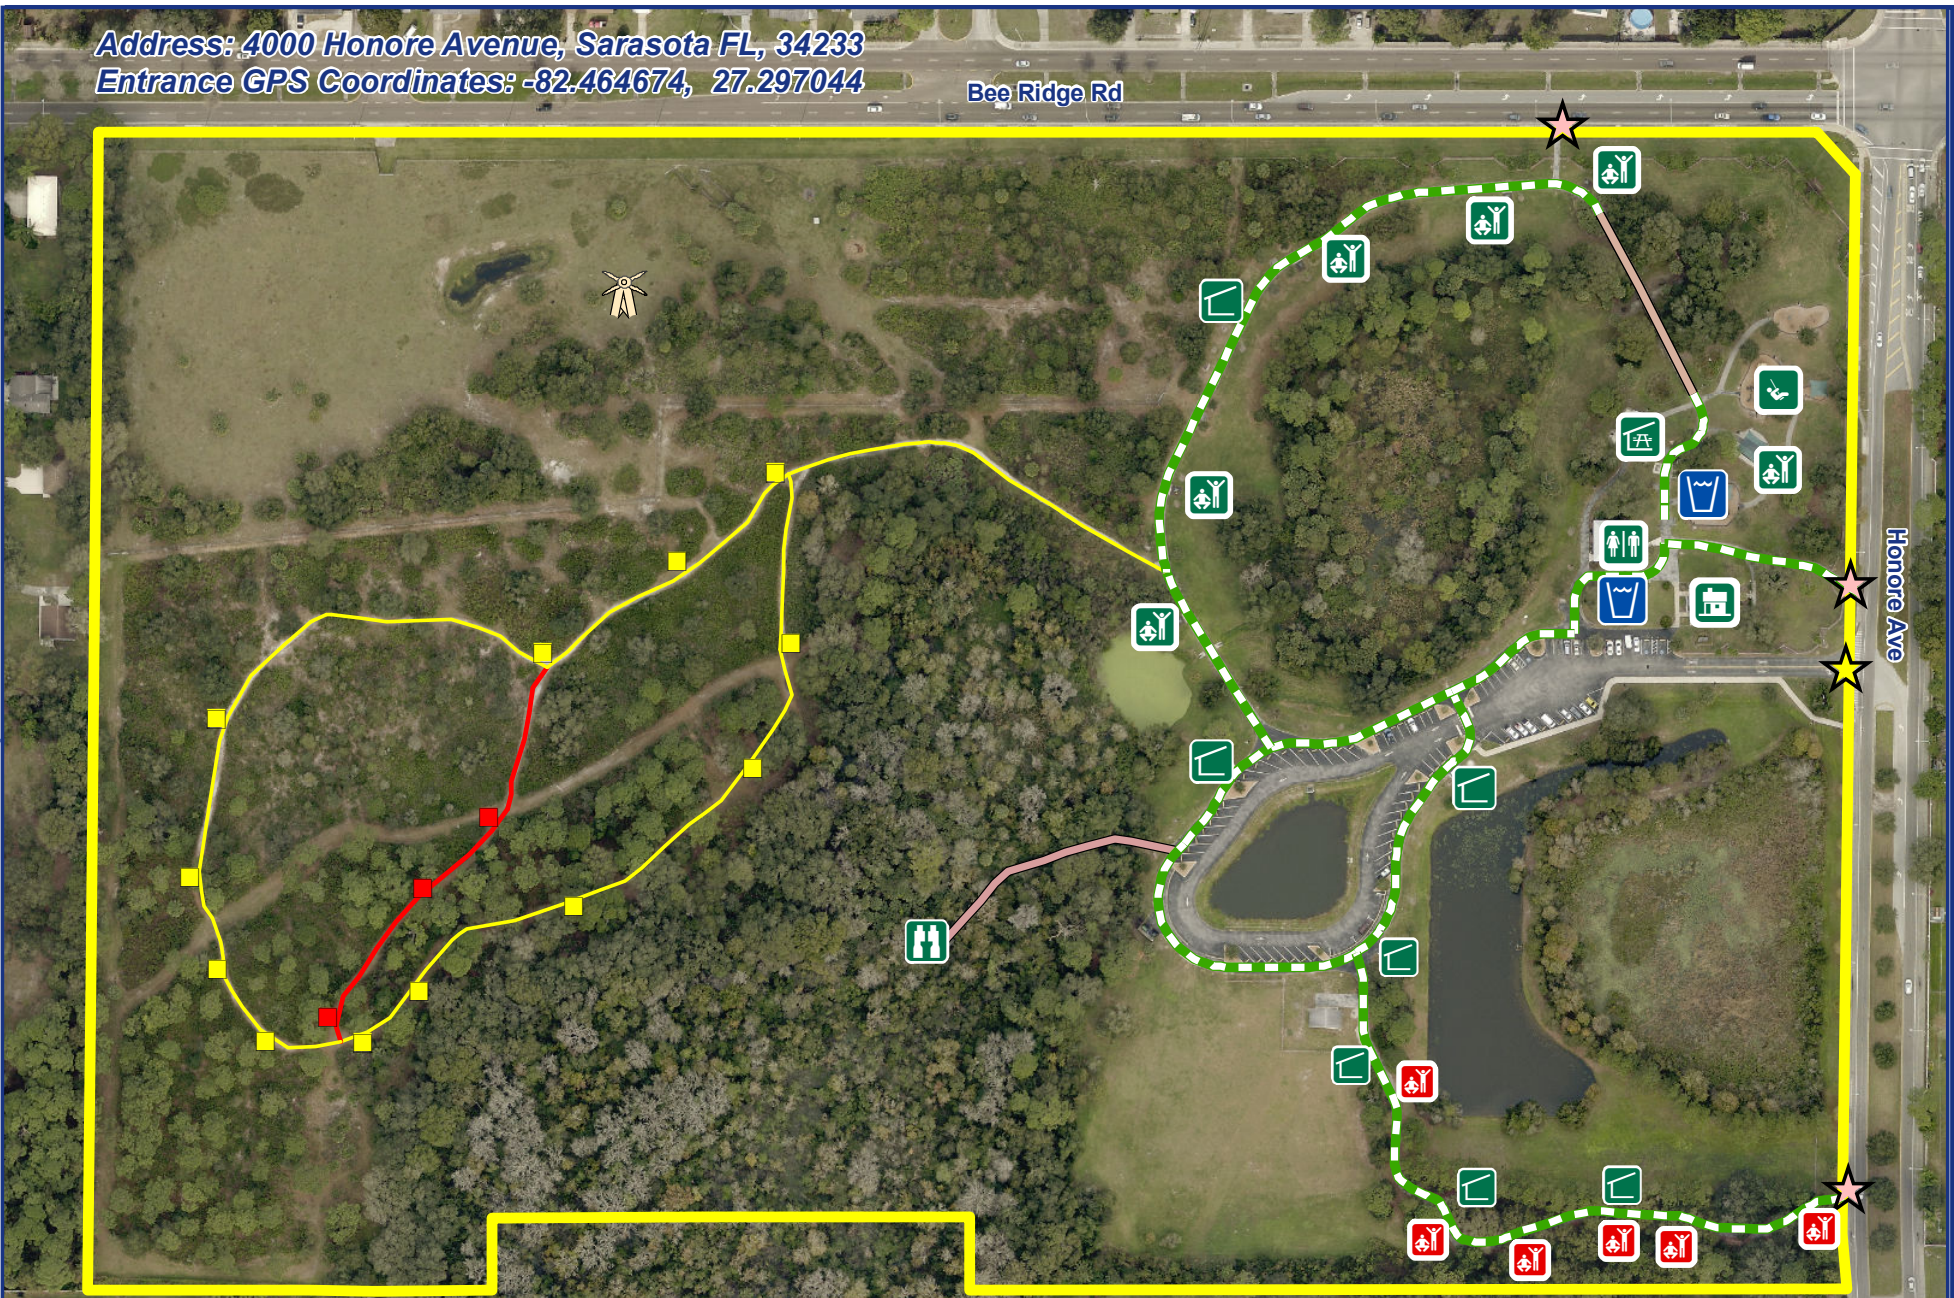

Address: 4000 Honore Avenue, Sarasota FL, 34233  
 Entrance GPS Coordinates: -82.464674, 27.297044

Bee Ridge Rd

Honore Ave

- |                       |                          |              |                             |
|-----------------------|--------------------------|--------------|-----------------------------|
| ★ Main Entrance       | — Primitive Yellow Trail | 🏠 Pavilion   | 💧 Water Fountain            |
| ★ Pedestrian Entrance | — Primitive Red Trail    | 🚻 Restrooms  | ♿ ADA Fitness Equipment     |
| — Boardwalk           | 🏠 Scenic Overlook        | 🎡 Playground | 🚫 Non-ADA Fitness Equipment |
| — Multi-Use Trail     | 🏠 Dr. C. B. Wilson House | 🏠 Shelter    | 🌀 Windmill                  |

**URFER FAMILY PARK**

0 100 200 Feet