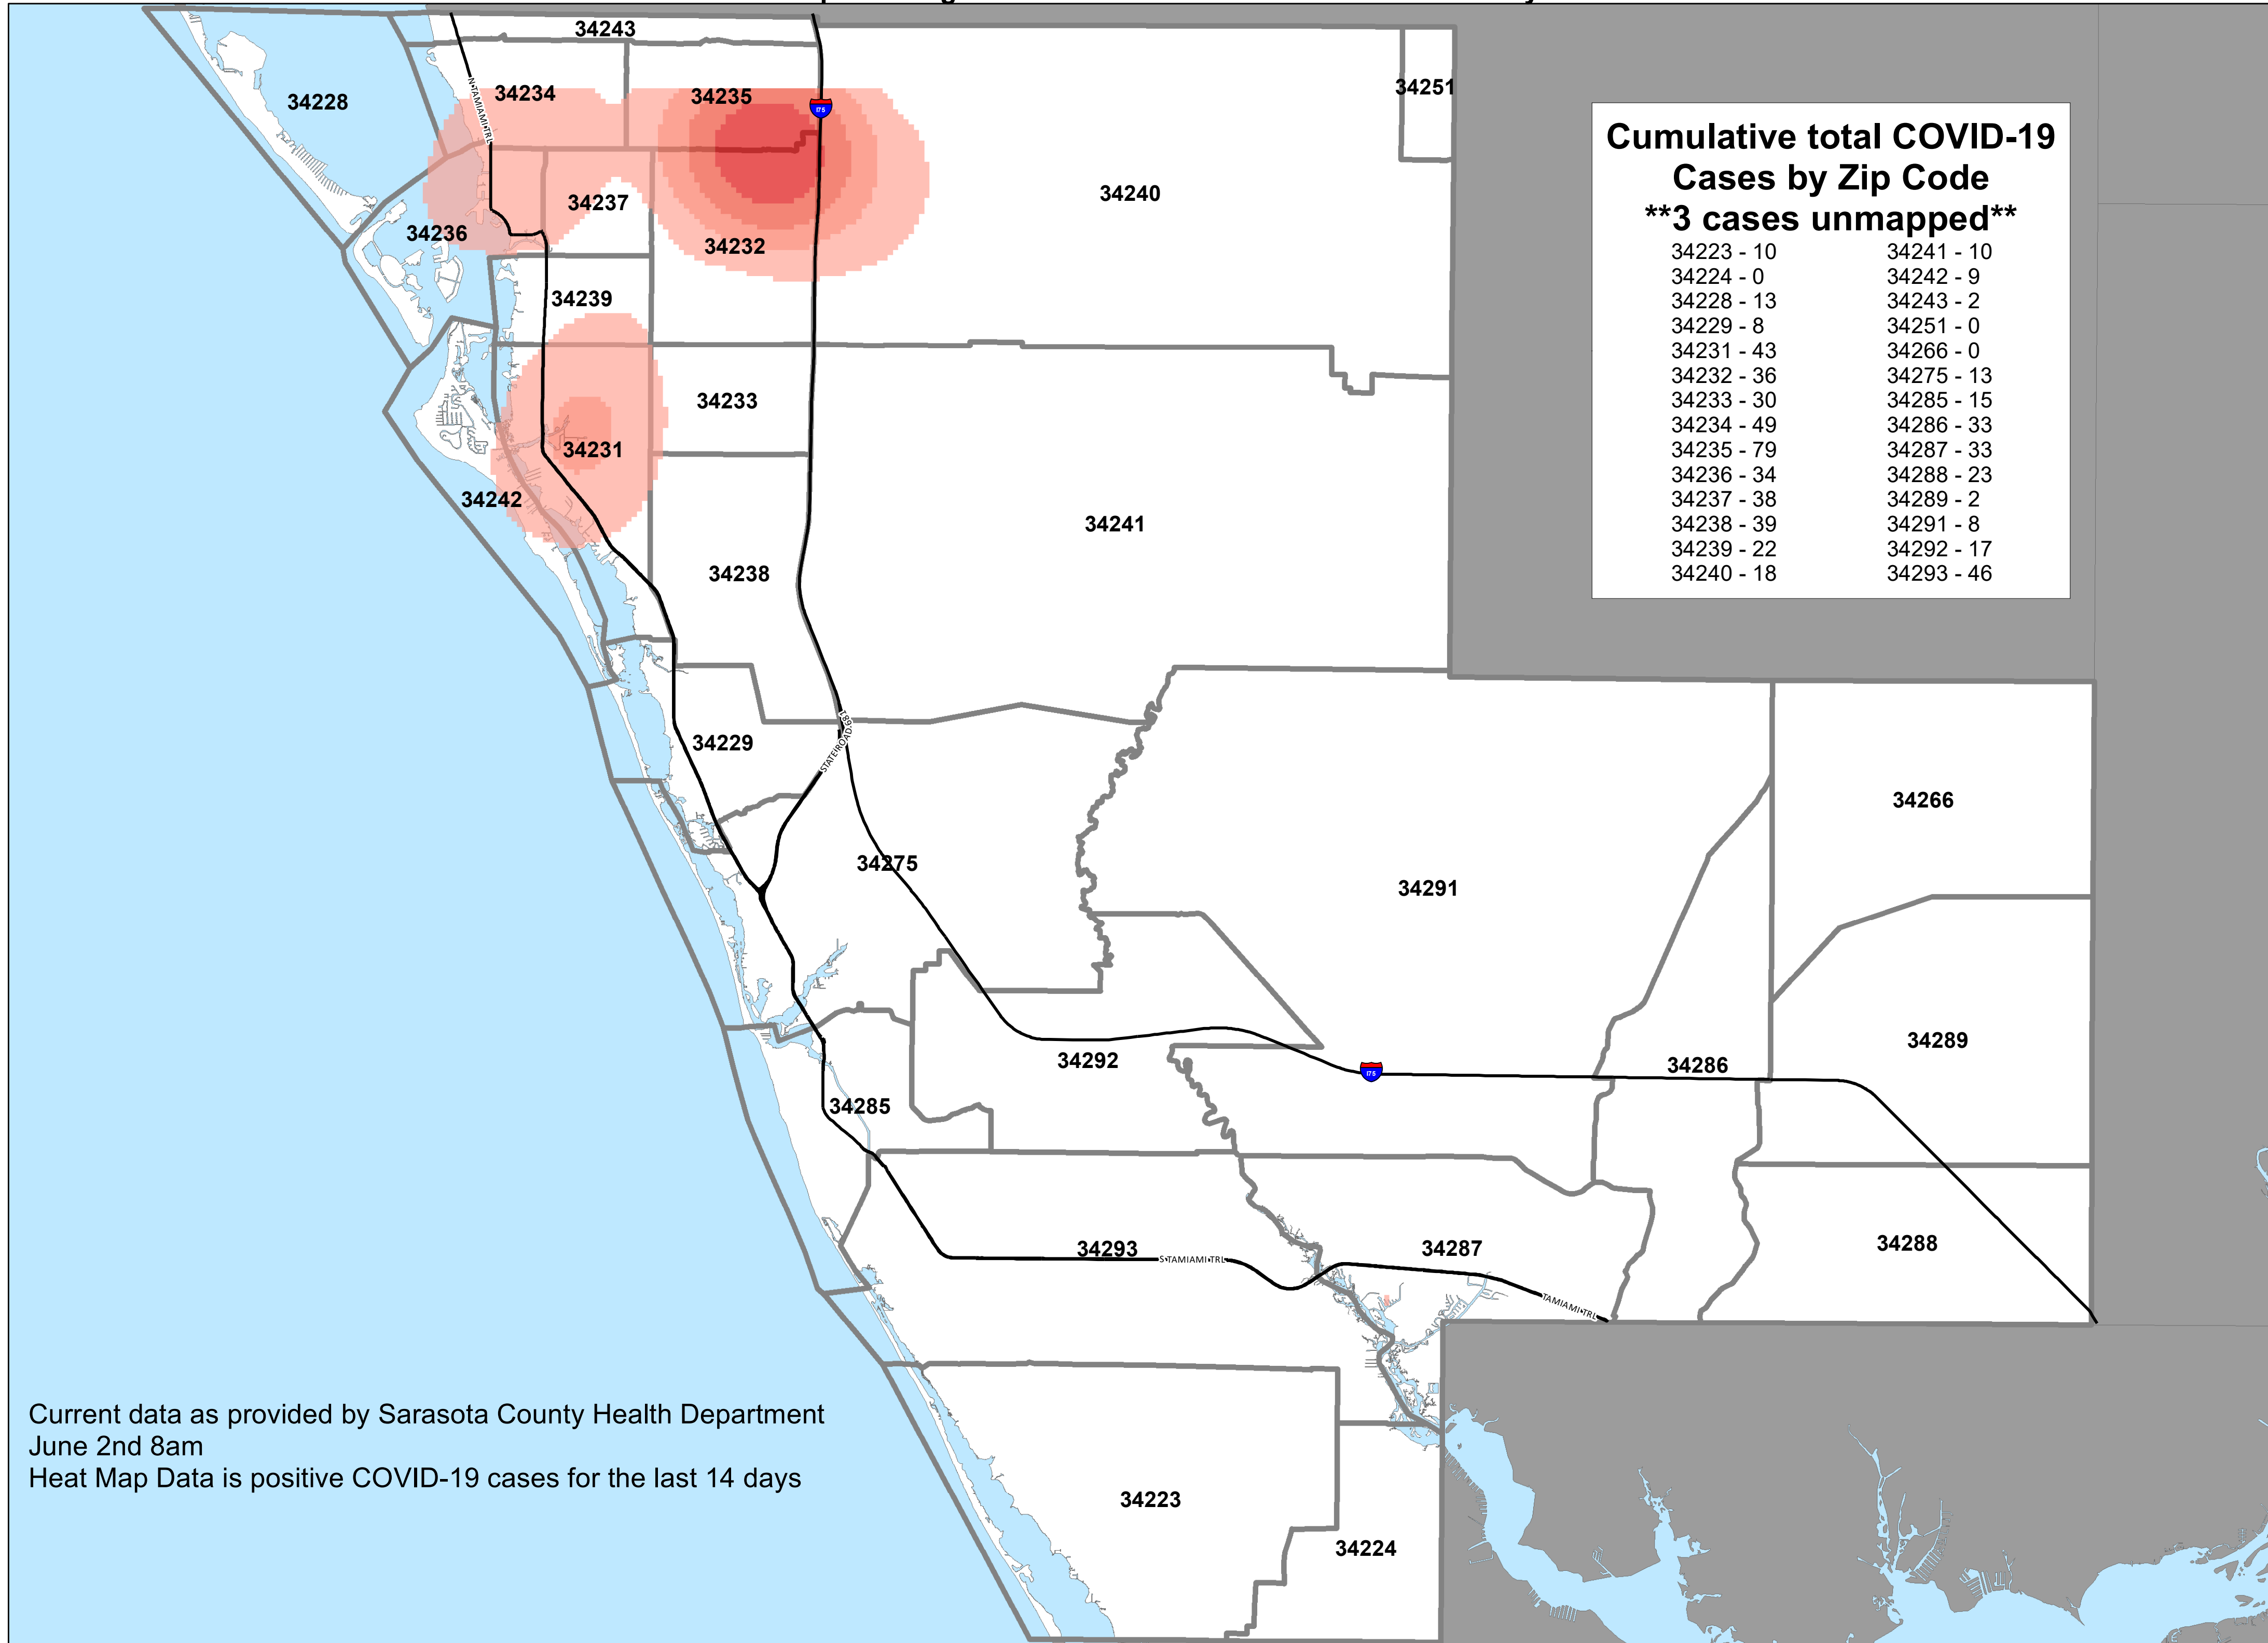

# Heat Map showing Positive COVID-19 Cases for the last 14 days

## Cumulative total COVID-19 Cases by Zip Code

**\*\*3 cases unmapped\*\***

34223 - 10	34241 - 10
34224 - 0	34242 - 9
34228 - 13	34243 - 2
34229 - 8	34251 - 0
34231 - 43	34266 - 0
34232 - 36	34275 - 13
34233 - 30	34285 - 15
34234 - 49	34286 - 33
34235 - 79	34287 - 33
34236 - 34	34288 - 23
34237 - 38	34289 - 2
34238 - 39	34291 - 8
34239 - 22	34292 - 17
34240 - 18	34293 - 46

Current data as provided by Sarasota County Health Department  
 June 2nd 8am  
 Heat Map Data is positive COVID-19 cases for the last 14 days