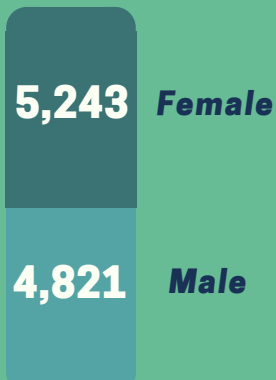

Working Poor⁽²⁾

10,064

Sarasota Co workers with incomes below the POVERTY level