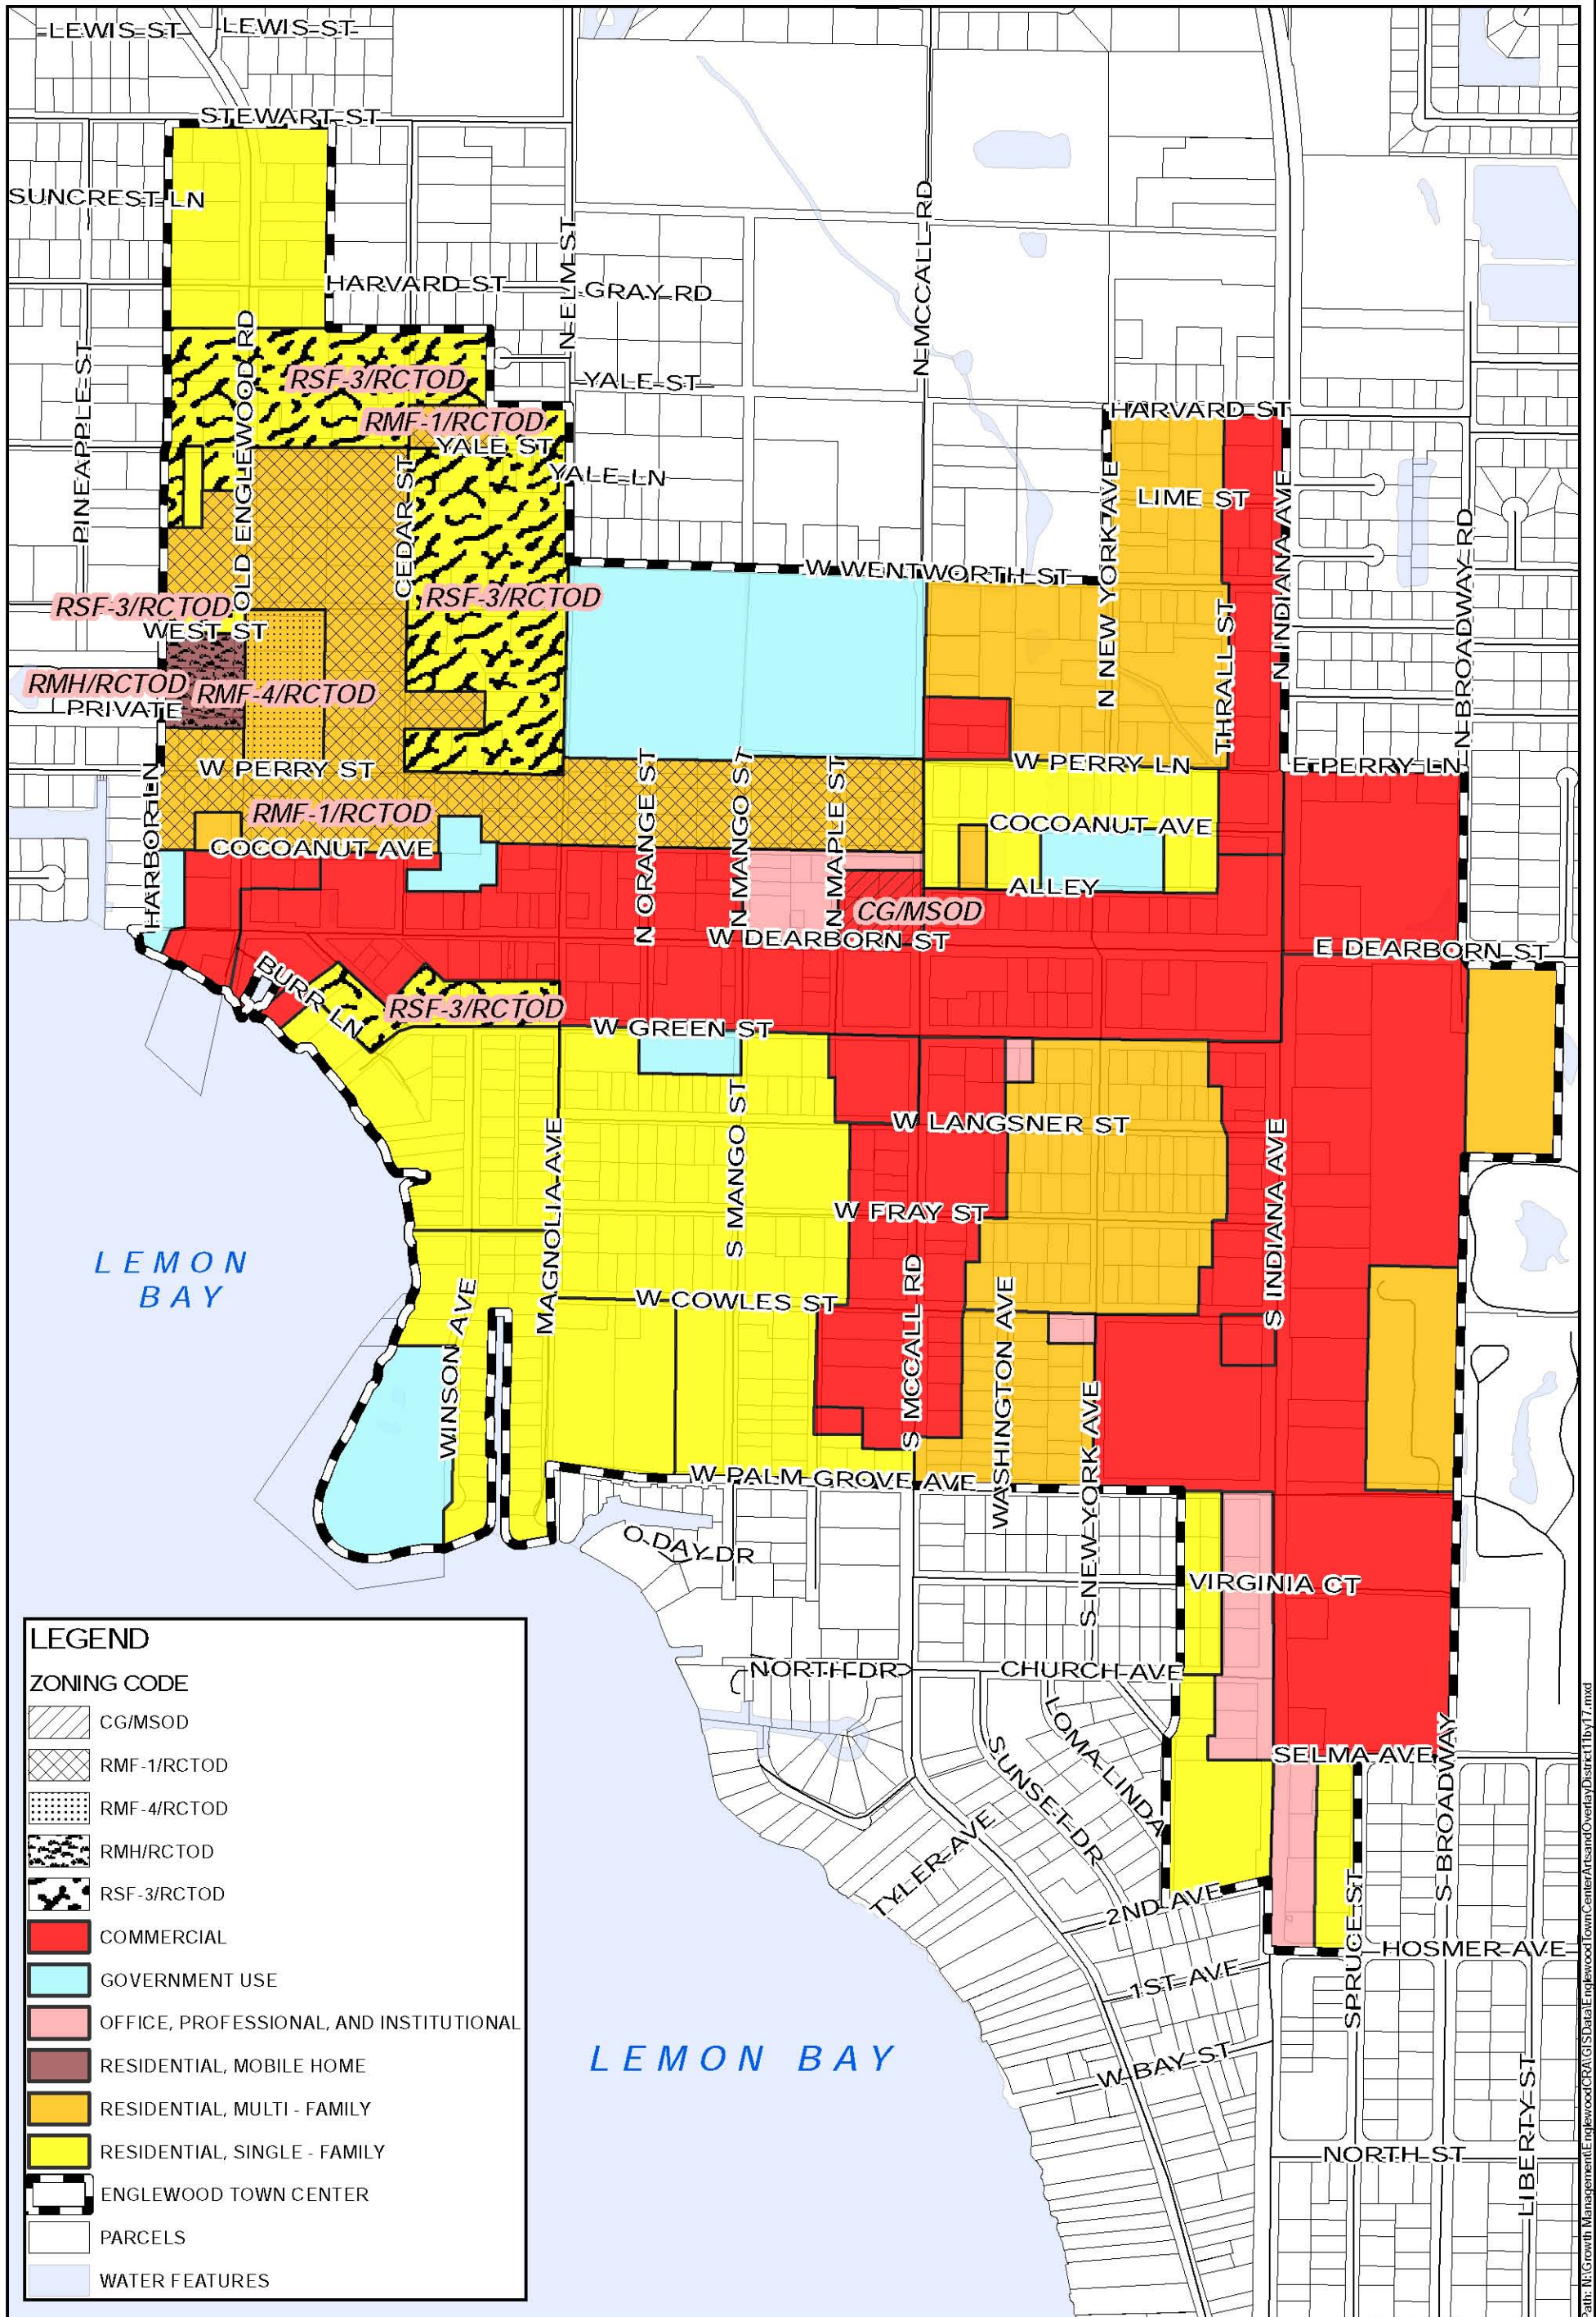

# ENGLEWOOD TOWN CENTER ARTS AND OVERLAY DISTRICT

Map published using ArcGIS 10.x by cohendri on Monday, September 09, 2013

Path: N:\GIS\growth\_Management\Englewood\EnglewoodTownCenterArtsandOverlayDistrict11by11.mxd