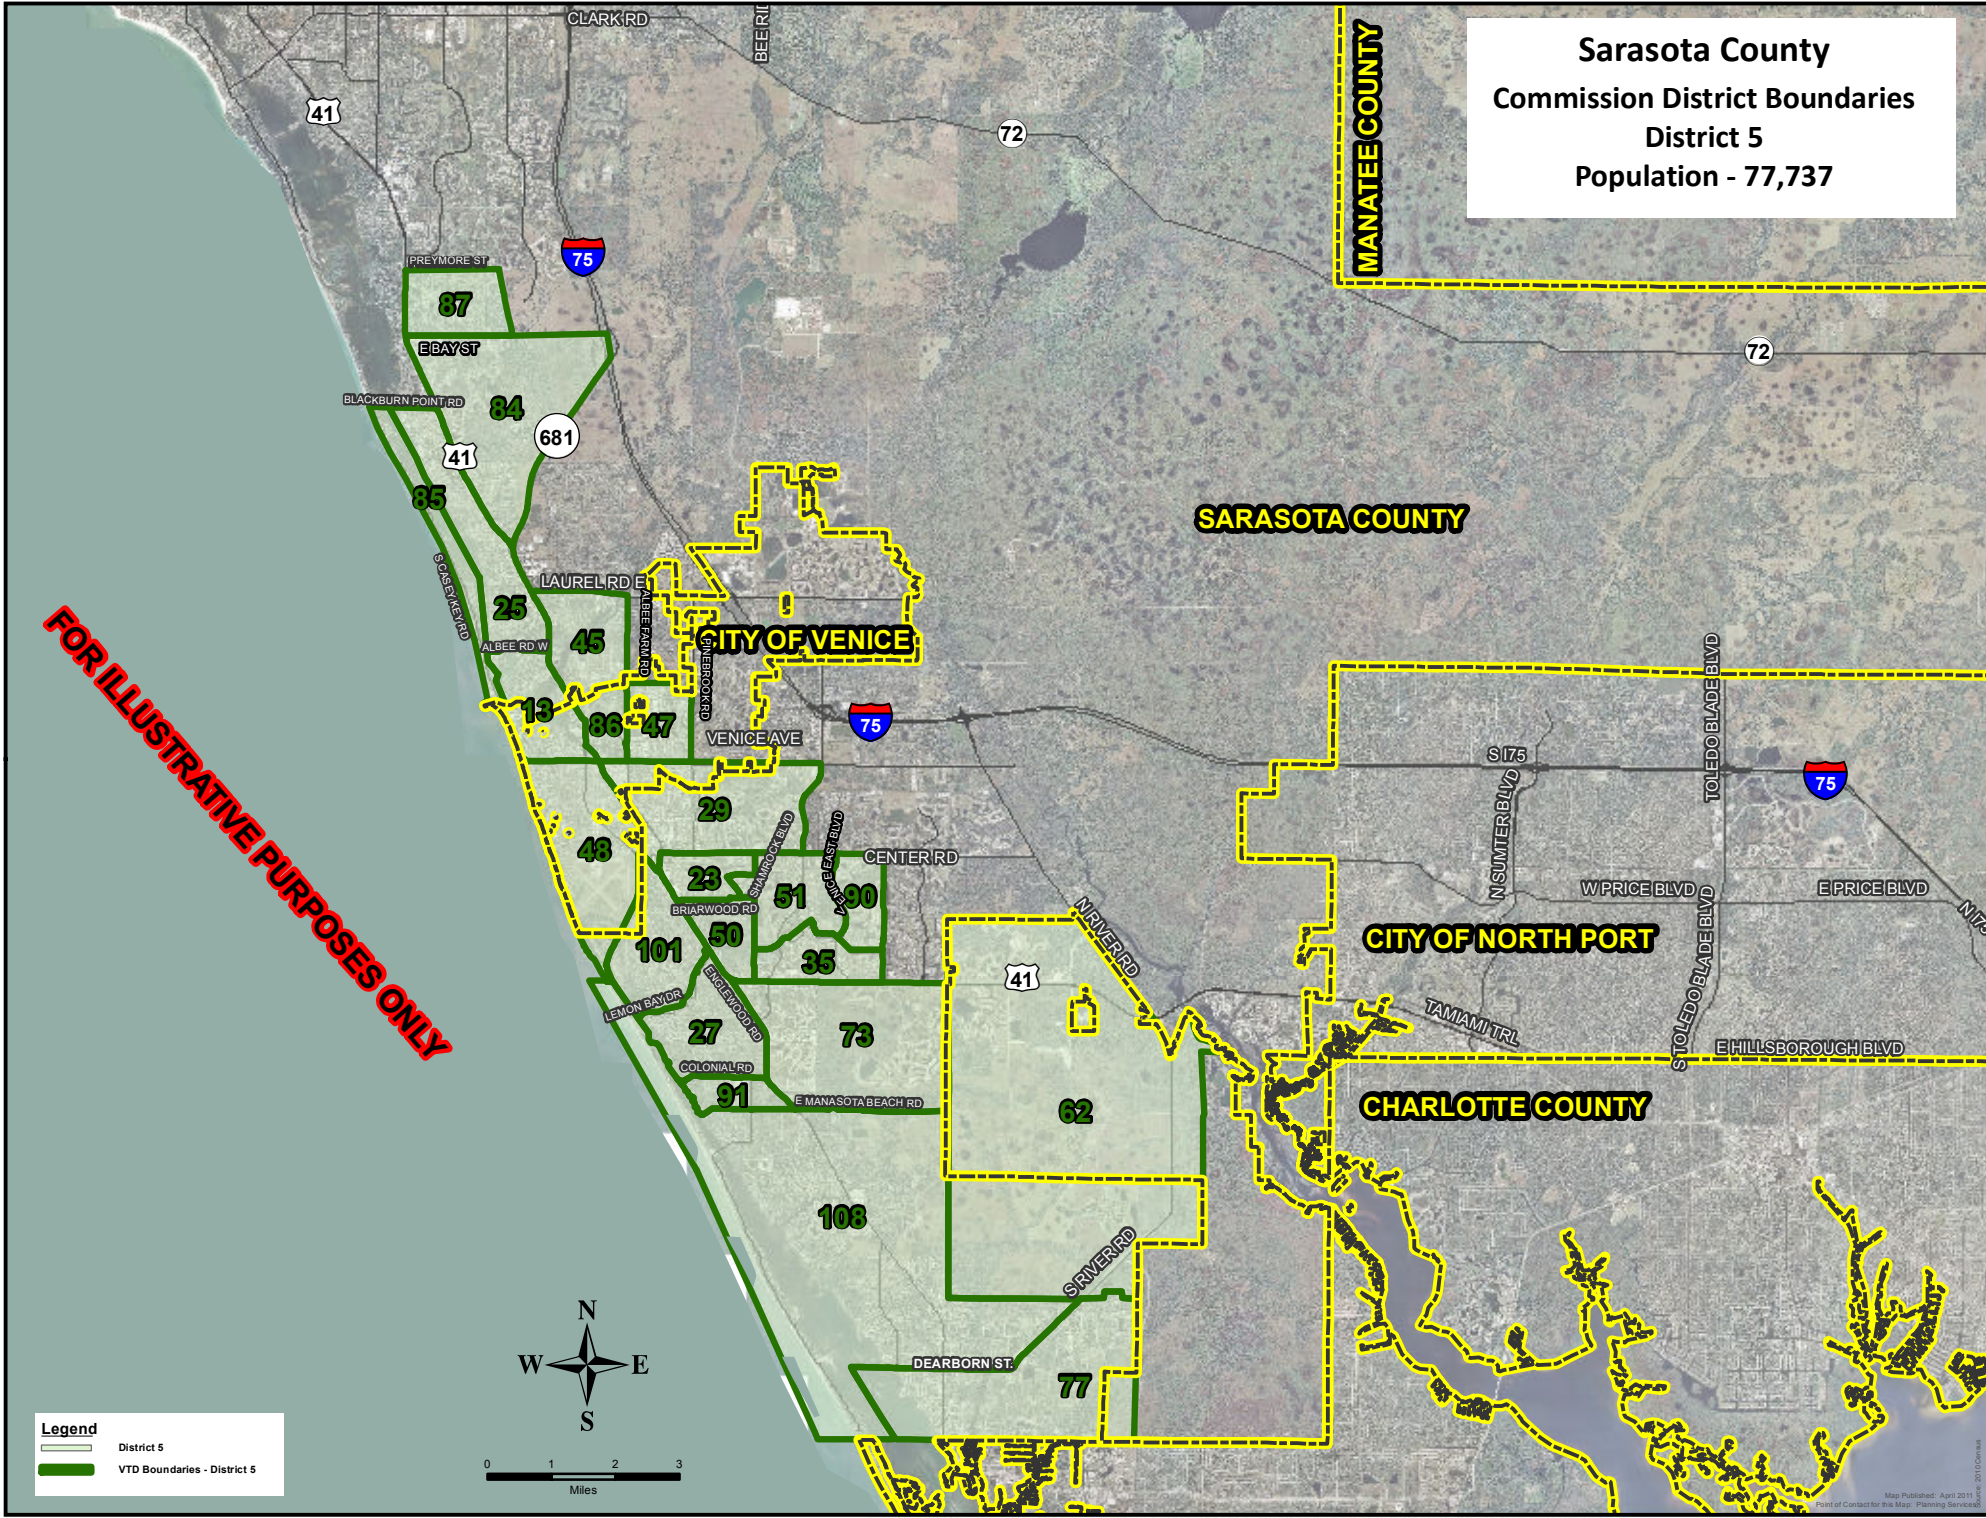

Sarasota County
Commission District Boundaries
District 5
Population - 77,737

MANATEE COUNTY

SARASOTA COUNTY

CITY OF VENICE

CITY OF NORTH PORT

CHARLOTTE COUNTY

FOR ILLUSTRATIVE PURPOSES ONLY

Legend
 District 5
 VTD Boundaries - District 5