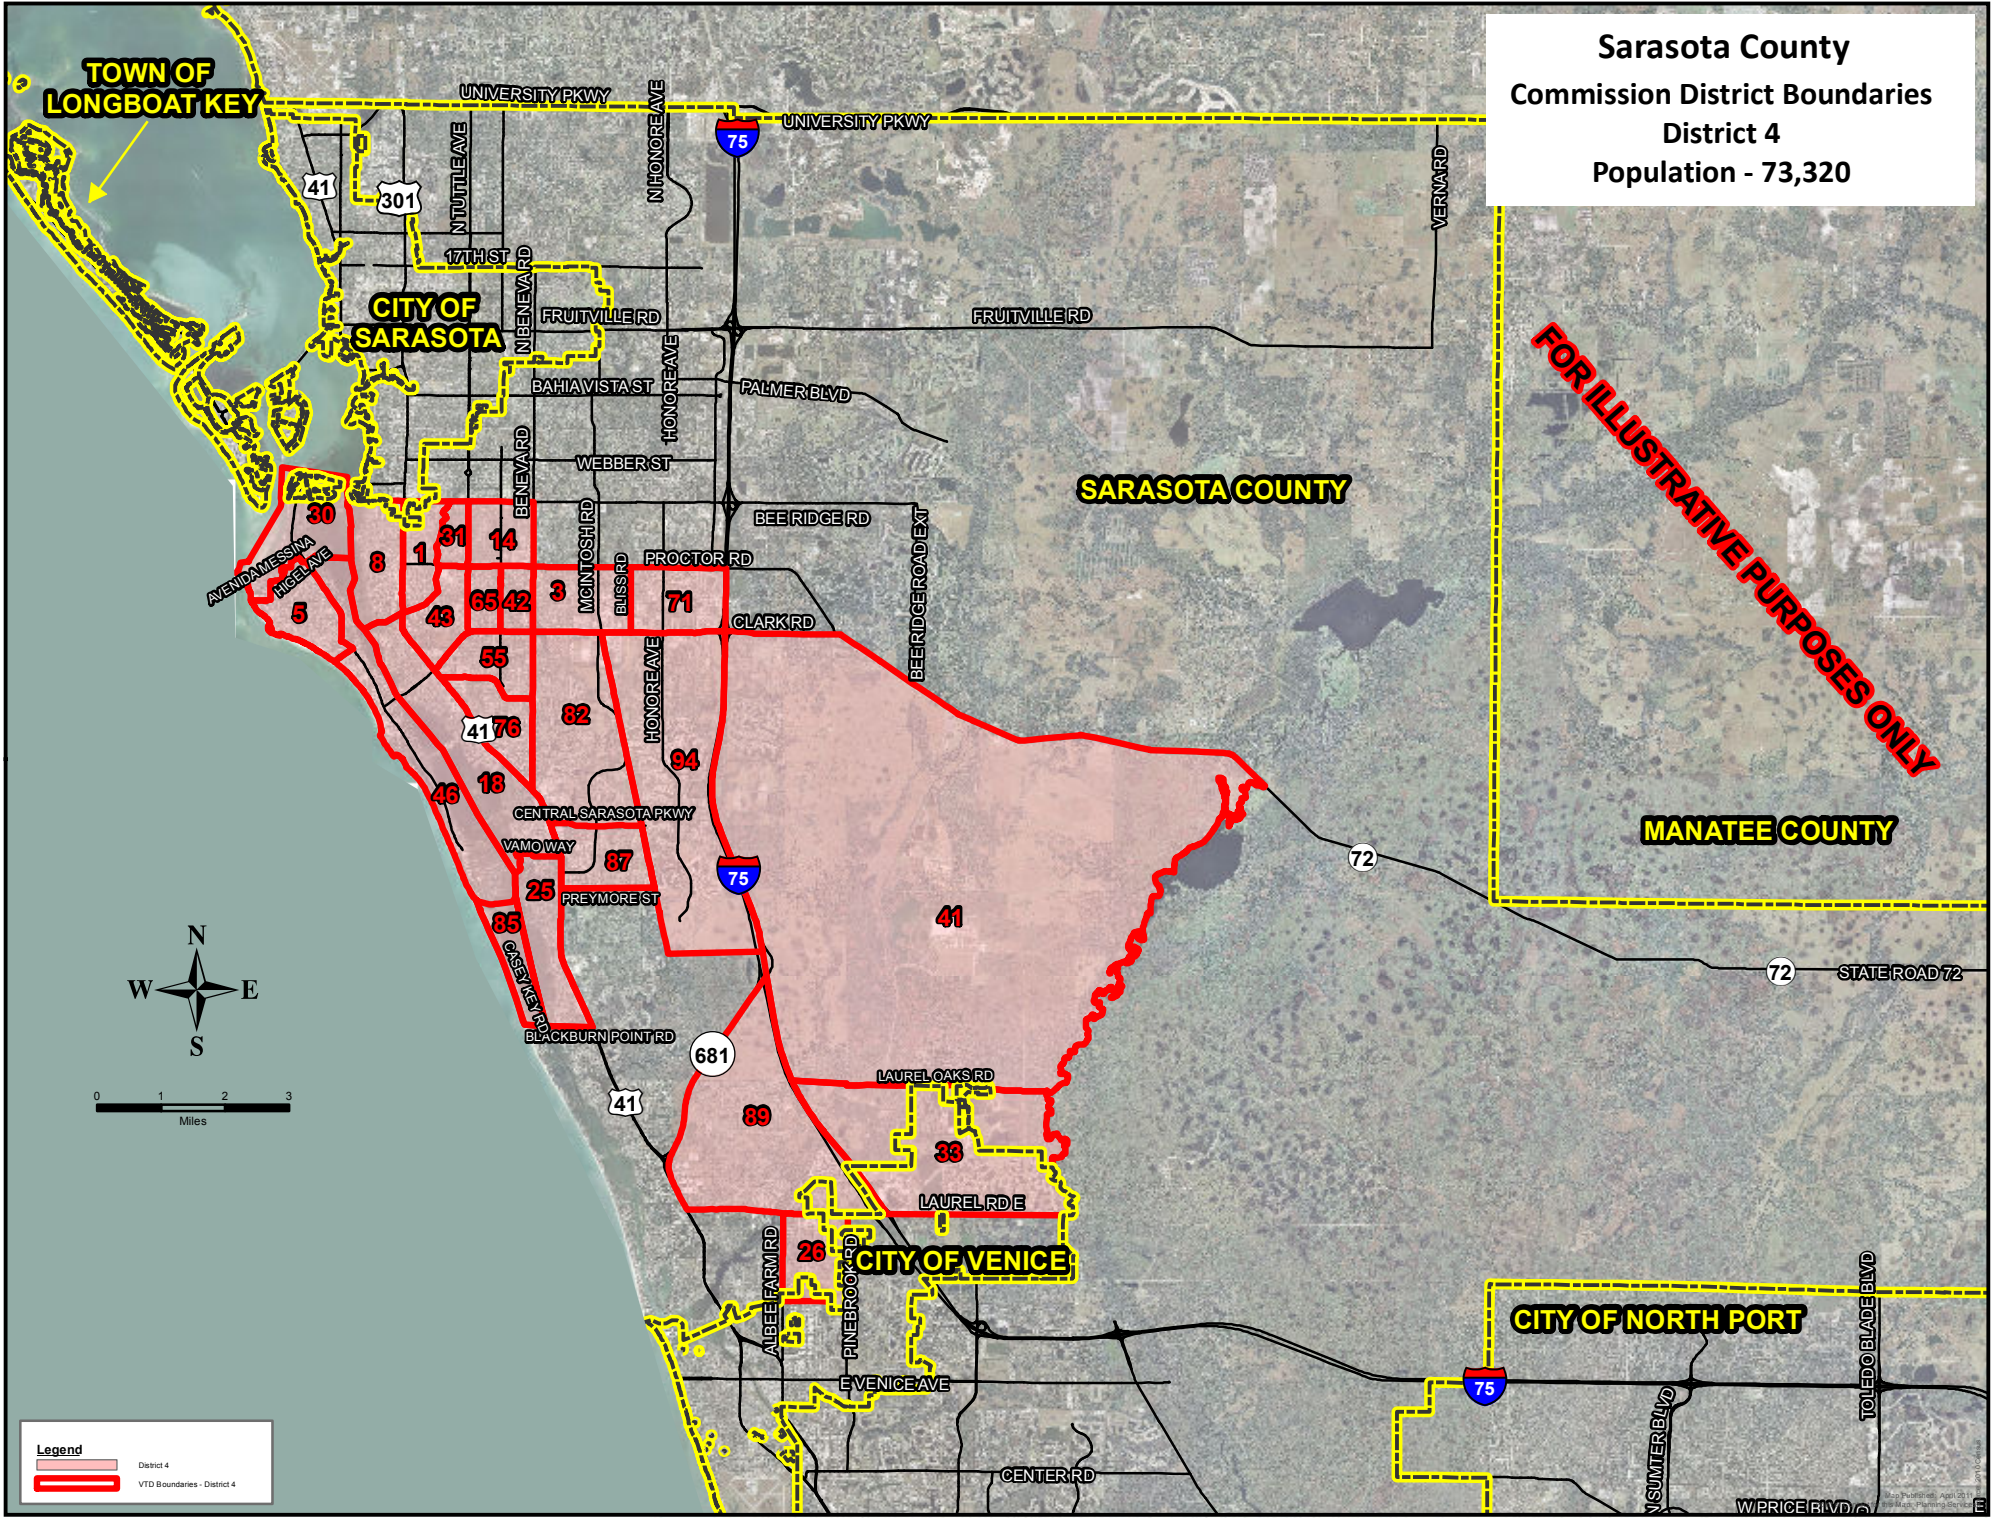

Sarasota County  
 Commission District Boundaries  
 District 4  
 Population - 73,320

FOR ILLUSTRATIVE PURPOSES ONLY

**Legend**  
 District 4  
 VTD Boundaries - District 4