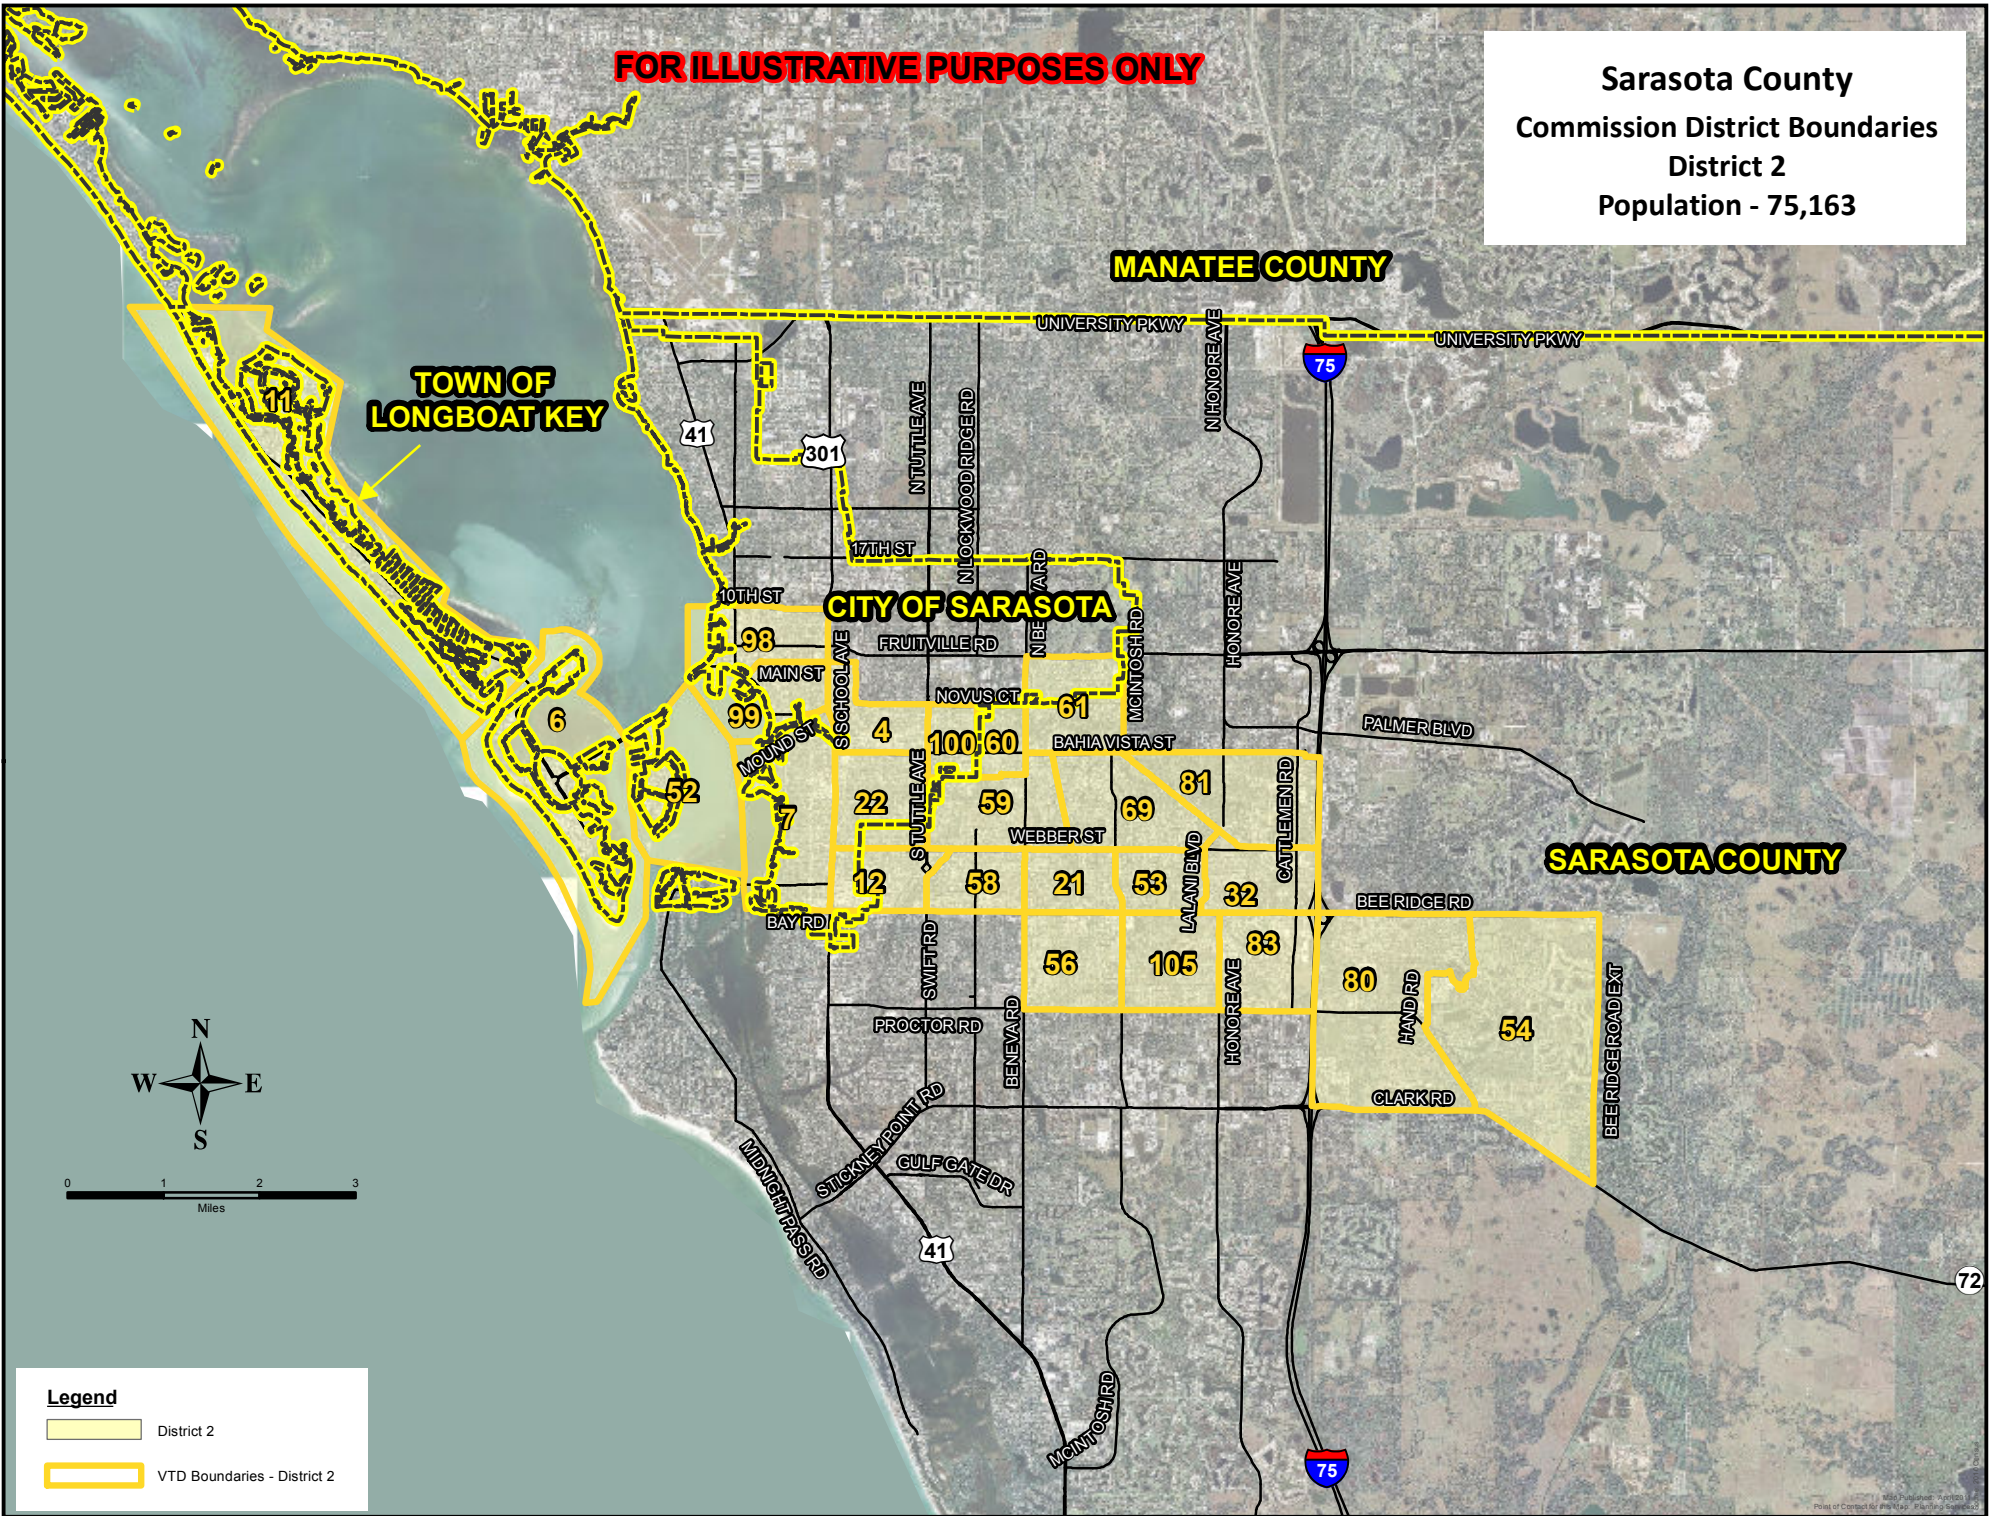

FOR ILLUSTRATIVE PURPOSES ONLY

Sarasota County
Commission District Boundaries
District 2
Population - 75,163

Legend

-  District 2
-  VTD Boundaries - District 2