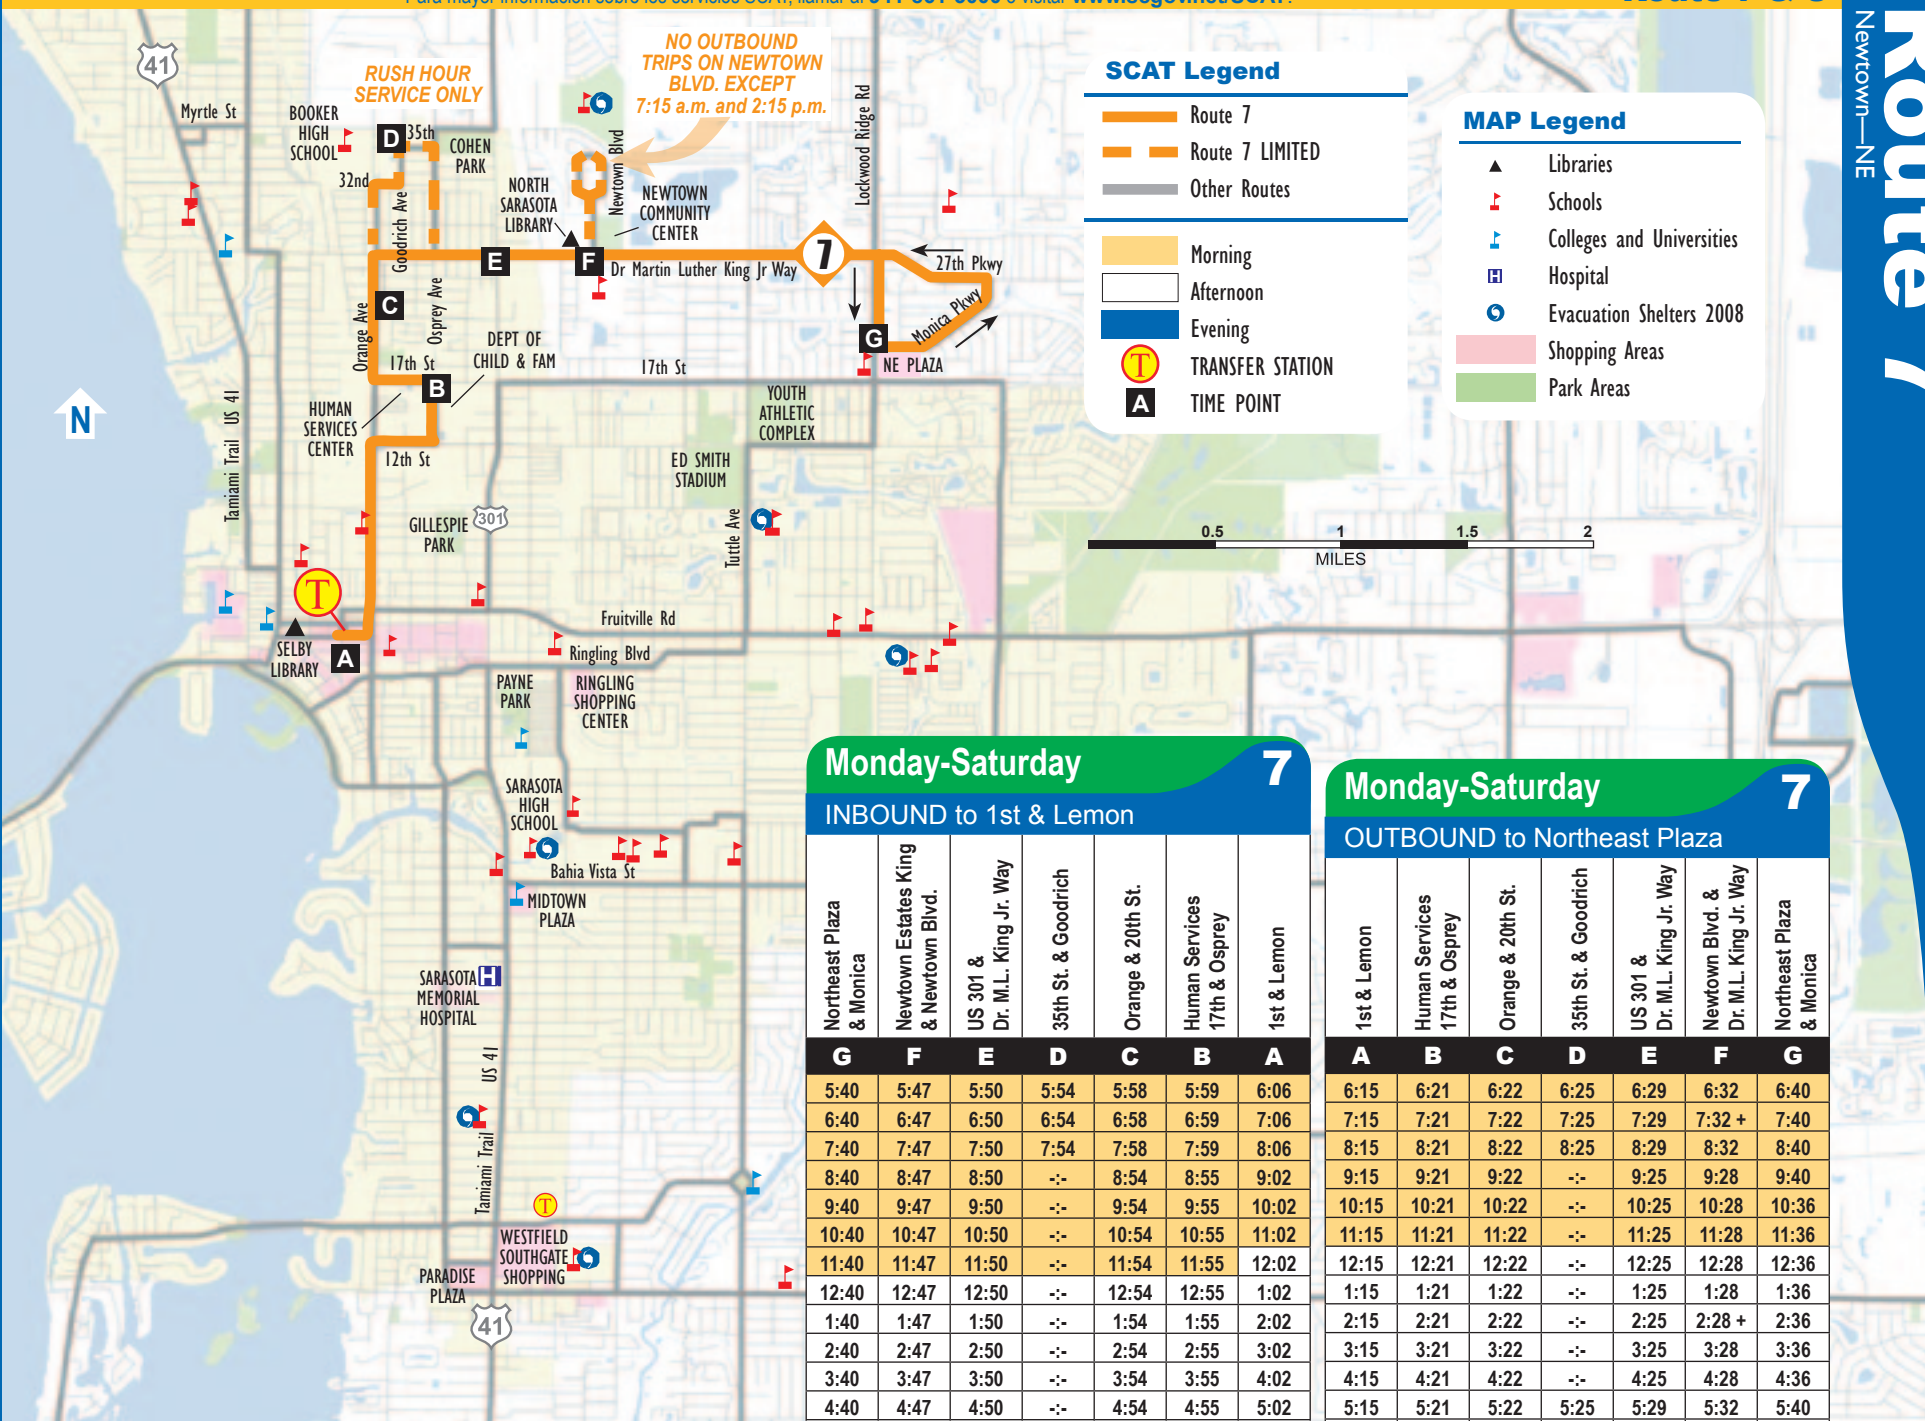

For more information on SCAT services, call 941-861-5000 or visit www.scgov.net/SCAT.

SCAT Legend

- Route 7
- Route 7 LIMITED
- Other Routes

- Morning
- Afternoon
- Evening
- T TRANSFER STATION
- A TIME POINT

MAP Legend

- ▲ Libraries
- ▴ Schools
- + Colleges and Universities
- Hospital
- Evacuation Shelters 2008
- Shopping Areas
- Park Areas

Monday-Saturday 7
INBOUND to 1st & Lemon

Northeast Plaza & Monica	Newtown Estates King & Newtown Blvd.	US 301 & Dr. M.L. King Jr. Way	35th St. & Goodrich	Orange & 20th St.	Human Services 17th & Osprey	1st & Lemon
G	F	E	D	C	B	A
5:40	5:47	5:50	5:54	5:58	5:59	6:06
6:40	6:47	6:50	6:54	6:58	6:59	7:06
7:40	7:47	7:50	7:54	7:58	7:59	8:06
8:40	8:47	8:50	--	8:54	8:55	9:02
9:40	9:47	9:50	--	9:54	9:55	10:02
10:40	10:47	10:50	--	10:54	10:55	11:02
11:40	11:47	11:50	--	11:54	11:55	12:02
12:40	12:47	12:50	--	12:54	12:55	1:02
1:40	1:47	1:50	--	1:54	1:55	2:02
2:40	2:47	2:50	--	2:54	2:55	3:02
3:40	3:47	3:50	--	3:54	3:55	4:02
4:40	4:47	4:50	--	4:54	4:55	5:02
5:40	5:47	5:50	5:54	5:58	5:59	6:06
6:40	6:47	6:50	6:54	6:58	6:59	7:06
7:40	7:47	7:50	--	7:54	7:55	8:02
8:40	8:47	8:50	--	8:54	8:55	9:02

Monday-Saturday 7
OUTBOUND to Northeast Plaza

1st & Lemon	Human Services 17th & Osprey	Orange & 20th St.	35th St. & Goodrich	US 301 & Dr. M.L. King Jr. Way	Newtown Blvd. & Dr. M.L. King Jr. Way	Northeast Plaza & Monica
A	B	C	D	E	F	G
6:15	6:21	6:22	6:25	6:29	6:32	6:40
7:15	7:21	7:22	7:25	7:29	7:32 +	7:40
8:15	8:21	8:22	8:25	8:29	8:32	8:40
9:15	9:21	9:22	--	9:25	9:28	9:40
10:15	10:21	10:22	--	10:25	10:28	10:36
11:15	11:21	11:22	--	11:25	11:28	11:36
12:15	12:21	12:22	--	12:25	12:28	12:36
1:15	1:21	1:22	--	1:25	1:28	1:36
2:15	2:21	2:22	--	2:25	2:28 +	2:36
3:15	3:21	3:22	--	3:25	3:28	3:36
4:15	4:21	4:22	--	4:25	4:28	4:36
5:15	5:21	5:22	5:25	5:29	5:32	5:40
6:15	6:21	6:22	6:25	6:29	6:32	6:40
7:15	7:21	7:22	--	7:25	7:28	7:36
8:15	8:21	8:22	--	8:25	8:28	8:36
9:15	9:21	9:22	--	9:25	9:28	9:36

+These trips go all the way around Newtown Estates loop.