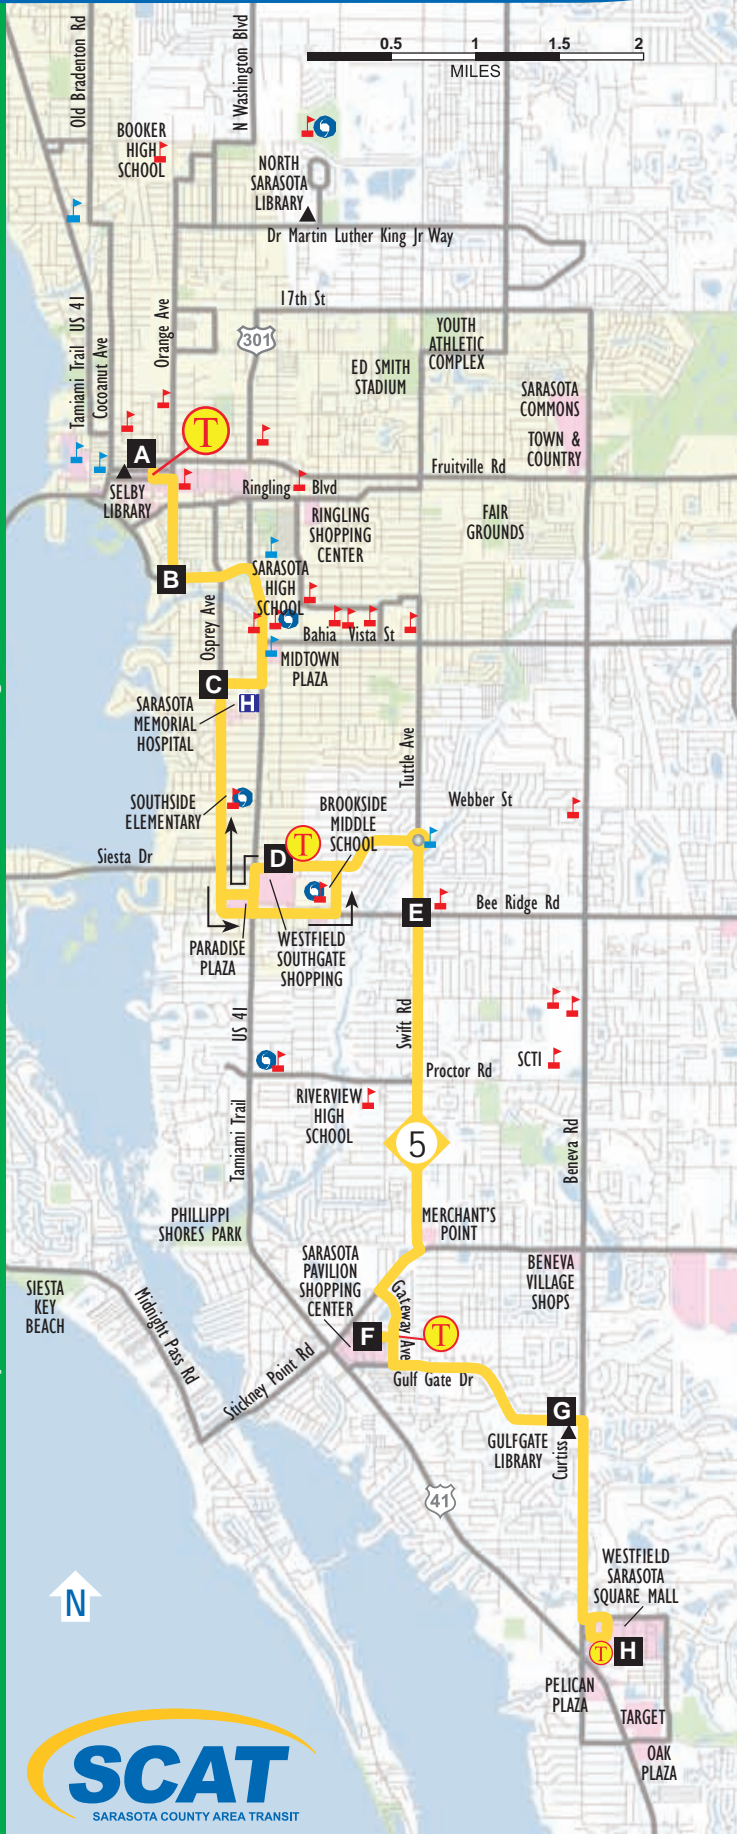

# Route 5

Osprey—Swift

Route 5 & 4

Para mayor información sobre los servicios SCAT, llamar al 941-861-5000 o visitar [www.scgov.net/SCAT](http://www.scgov.net/SCAT).

Effective Date 10/31/09

### OUTBOUND to Westfield Sarasota Square Mall

1st & Lemon	Orange & US 41	Memorial Hospital Osprey & Waldemere	Westfield Southgate Mall	Swift & Bee Ridge	Sarasota Pavilion	Gulf Gate & Curtiss	Westfield Sarasota Square Mall
A	B	C	D	E	F	G	H
--	--	--	--	--	--	6:23*	6:27*
6:45	6:48	6:51	7:01	7:07	7:16	7:21	7:25**
7:22	7:25	7:29	7:43	7:50	7:59	8:04	8:09
8:22	8:25	8:29	8:43	8:50	8:59	9:04	9:09
9:22	9:25	9:29	9:43	9:50	9:59	10:04	10:09
10:22	10:25	10:29	10:43	10:50	10:59	11:04	11:09
11:22	11:25	11:29	11:43	11:50	11:59	12:04	12:09
12:22	12:25	12:29	12:43	12:50	12:59	1:04	1:09
1:22	1:25	1:29	1:43	1:50	1:59	2:04	2:09
2:22	2:25	2:29	2:43	2:50	2:59	3:04	3:09
3:22	3:25	3:30	3:45	3:52	4:01	4:06	4:11
4:22	4:25	4:29	4:43	4:50	4:59	5:04	5:09
5:22	5:25	5:29	5:43	5:50	5:59	6:04	6:09
7:00	7:03	7:06	7:16	7:21	7:30	7:35	7:40

\*Begins at Gulf Gate Dr. & Beneva Road.  
\*\* Connects to Route #17- Trail to Venice at 7:27 A.M.

### SCAT Legend

- Route 5
- Other Routes
- Morning
- Afternoon
- Evening
- T TRANSFER STATION
- A TIME POINT