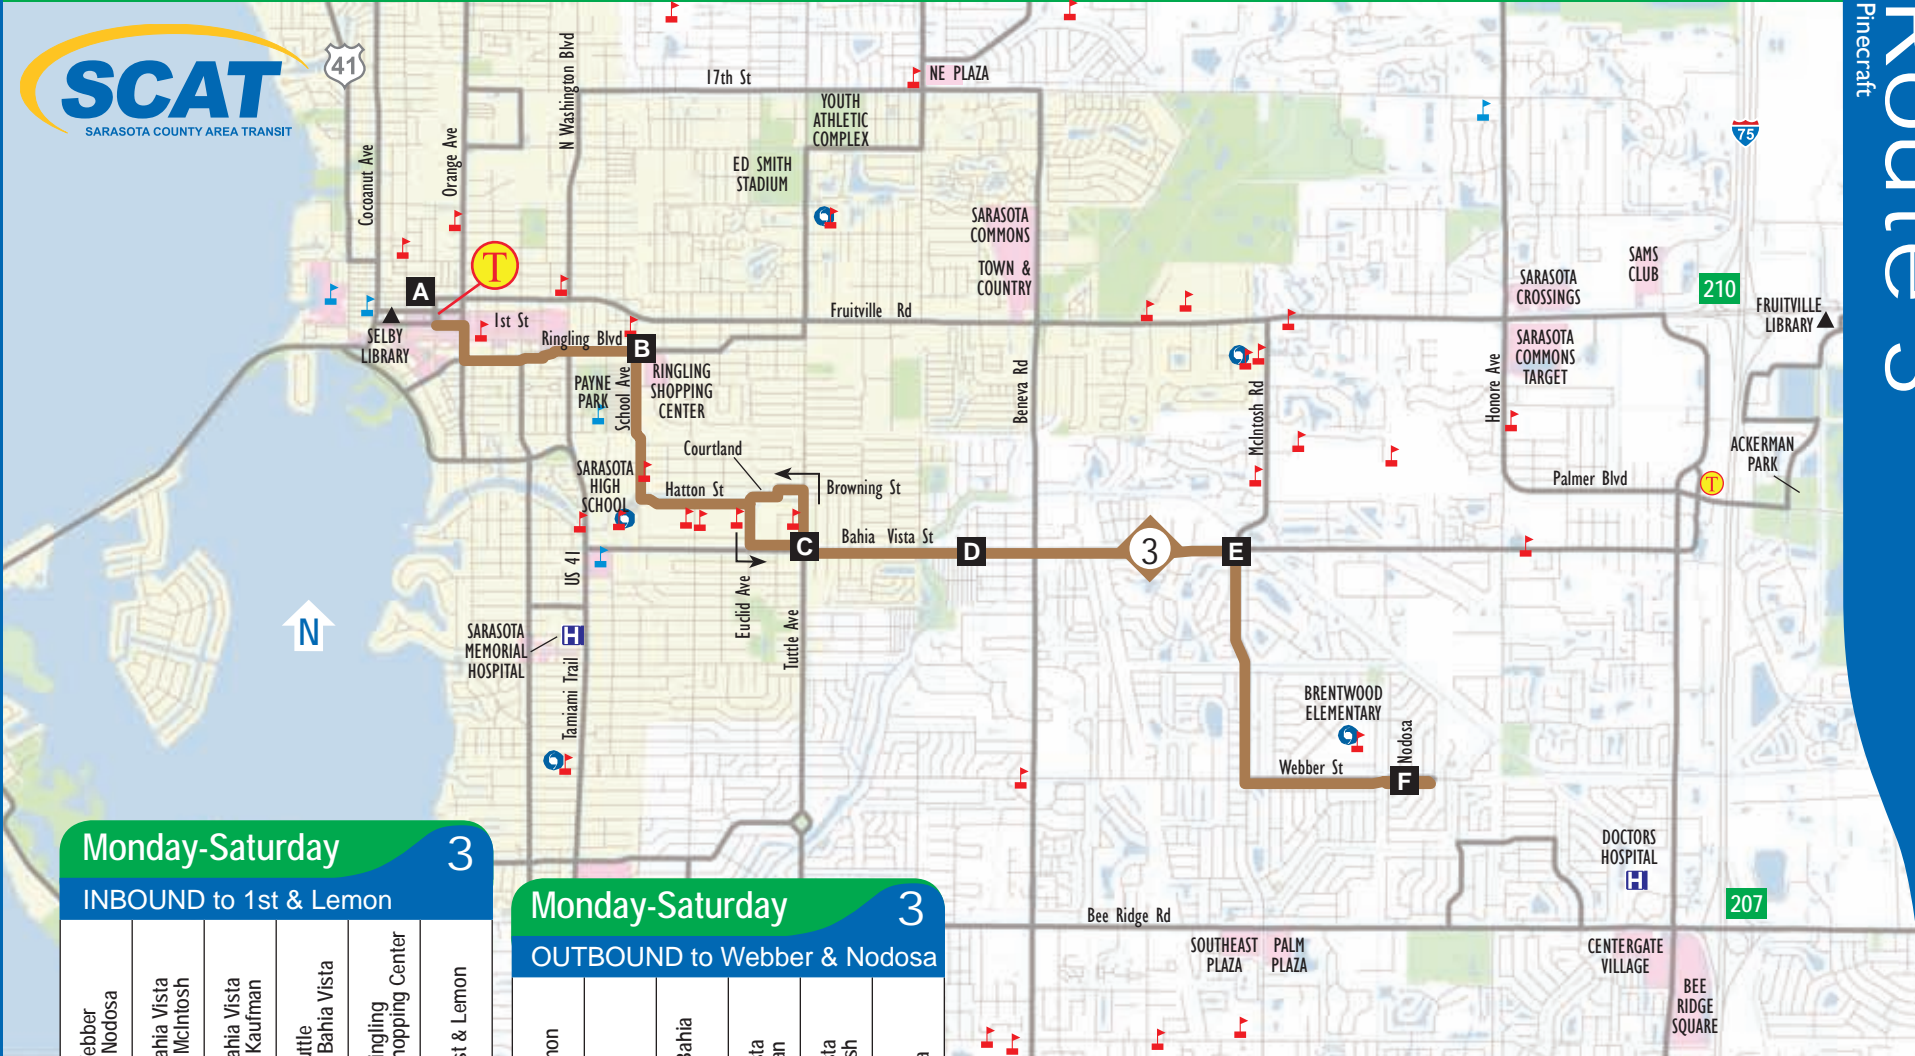

Route 3

Pinecraft

Monday-Saturday 3

INBOUND to 1st & Lemon

Webber & Nodosa	Bahia Vista & McIntosh	Bahia Vista & Kaufman	Tuttle & Bahia Vista	Ringling Shopping Center	1st & Lemon
F	E	D	C	B	A
5:50	5:55	6:00	6:03	6:08	6:14
6:08	6:13	6:15	6:18	6:24	6:30
7:08	7:13	7:15	7:18	7:24	7:31
8:08	8:13	8:15	8:18	8:24	8:31
9:08	9:13	9:15	9:18	9:24	9:31
10:08	10:13	10:15	10:18	10:24	10:31
11:08	11:13	11:15	11:18	11:24	11:31
12:08	12:13	12:15	12:18	12:24	12:31
1:08	1:13	1:15	1:18	1:24	1:31
2:08	2:13	2:15	2:18	2:24	2:31
3:08	3:13	3:15	3:18	3:24	3:31
4:08	4:13	4:15	4:18	4:24	4:31
5:08	5:13	5:15	5:18	5:24	5:31
6:08	6:13	6:15	6:18	6:24	6:31

Monday-Saturday 3

OUTBOUND to Webber & Nodosa

1st & Lemon	Ringling & School	Tuttle & Bahia Vista	Bahia Vista & Kaufman	Bahia Vista & McIntosh	Webber & Nodosa
A	B	C	D	E	F
7:45	7:52	7:58	8:01	8:05	8:08
8:45	8:52	8:58	9:01	9:05	9:08
9:45	9:52	9:58	10:01	10:05	10:08
10:45	10:52	10:58	11:01	11:05	11:08
11:45	11:52	11:58	12:01	12:05	12:08
12:45	12:52	12:58	1:01	1:05	1:08
1:45	1:52	1:58	2:01	2:05	2:08
2:45	2:52	2:58	3:01	3:05	3:08
3:45	3:52	3:58	4:01	4:05	4:08
4:45	4:52	4:58	5:01	5:05	5:08
5:45	5:52	5:58	6:01	6:05	6:08
6:45	6:50	6:55	6:57	7:00	7:03

SCAT Legend

- Route 3
- Other Routes
- Morning
- Afternoon
- Evening
- TRANSFER STATION
- TIME POINT

MAP Legend

- Libraries
- Schools
- Colleges and Universities
- Hospital
- Evacuation Shelters 2008
- Shopping Areas
- Park Areas