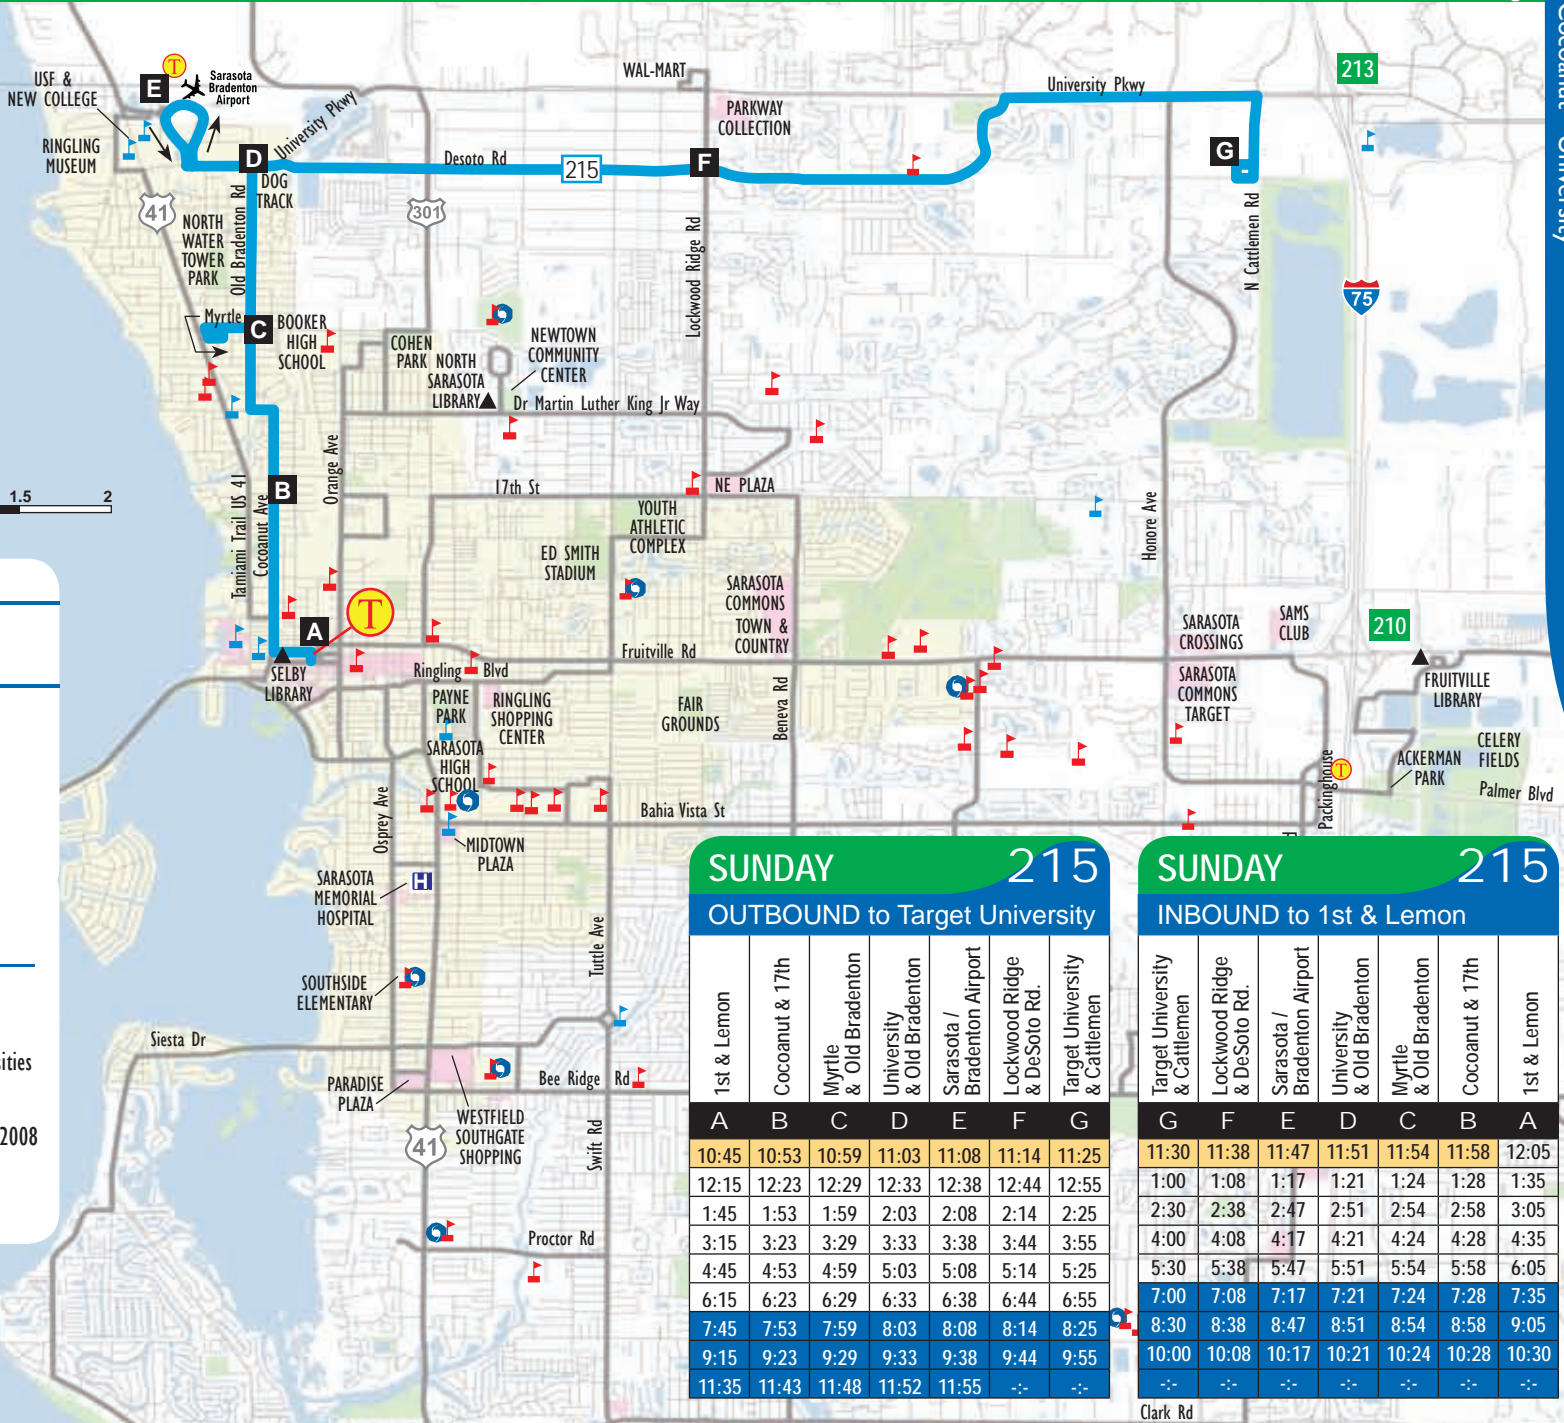

Cocoa—University  
**Route 215 SUNDAY**

For more information on SCAT services, call 941-861-5000 or visit [www.scgov.net/SCAT](http://www.scgov.net/SCAT).

**SCAT Legend**

- Route 215
- Other Routes

- Morning
- Afternoon
- Evening

- TRANSFER STATION
- TIME POINT

**MAP Legend**

- Libraries
- Schools
- Colleges and Universities
- Hospital
- Evacuation Shelters 2008
- Shopping Areas
- Park Areas

**SUNDAY 215**  
**OUTBOUND to Target University**

	A	B	C	D	E	F	G
1st & Lemon	10:45	10:53	10:59	11:03	11:08	11:14	11:25
Cocoaanut & 17th	12:15	12:23	12:29	12:33	12:38	12:44	12:55
Myrtle & Old Bradenton	1:45	1:53	1:59	2:03	2:08	2:14	2:25
University & Old Bradenton	3:15	3:23	3:29	3:33	3:38	3:44	3:55
Sarasota / Bradenton Airport	4:45	4:53	4:59	5:03	5:08	5:14	5:25
Lockwood Ridge & DeSoto Rd.	6:15	6:23	6:29	6:33	6:38	6:44	6:55
Target University & Cattlemen	7:45	7:53	7:59	8:03	8:08	8:14	8:25
	9:15	9:23	9:29	9:33	9:38	9:44	9:55
	11:35	11:43	11:48	11:52	11:55	--	--

**SUNDAY 215**  
**INBOUND to 1st & Lemon**

	G	F	E	D	C	B	A
Target University & Cattlemen	11:30	11:38	11:47	11:51	11:54	11:58	12:05
Lockwood Ridge & DeSoto Rd.	1:00	1:08	1:17	1:21	1:24	1:28	1:35
Sarasota / Bradenton Airport	2:30	2:38	2:47	2:51	2:54	2:58	3:05
University & Old Bradenton	4:00	4:08	4:17	4:21	4:24	4:28	4:35
Myrtle & Old Bradenton	5:30	5:38	5:47	5:51	5:54	5:58	6:05
Cocoaanut & 17th	7:00	7:08	7:17	7:21	7:24	7:28	7:35
1st & Lemon	8:30	8:38	8:47	8:51	8:54	8:58	9:05
	10:00	10:08	10:17	10:21	10:24	10:28	10:30
	--	--	--	--	--	--	--