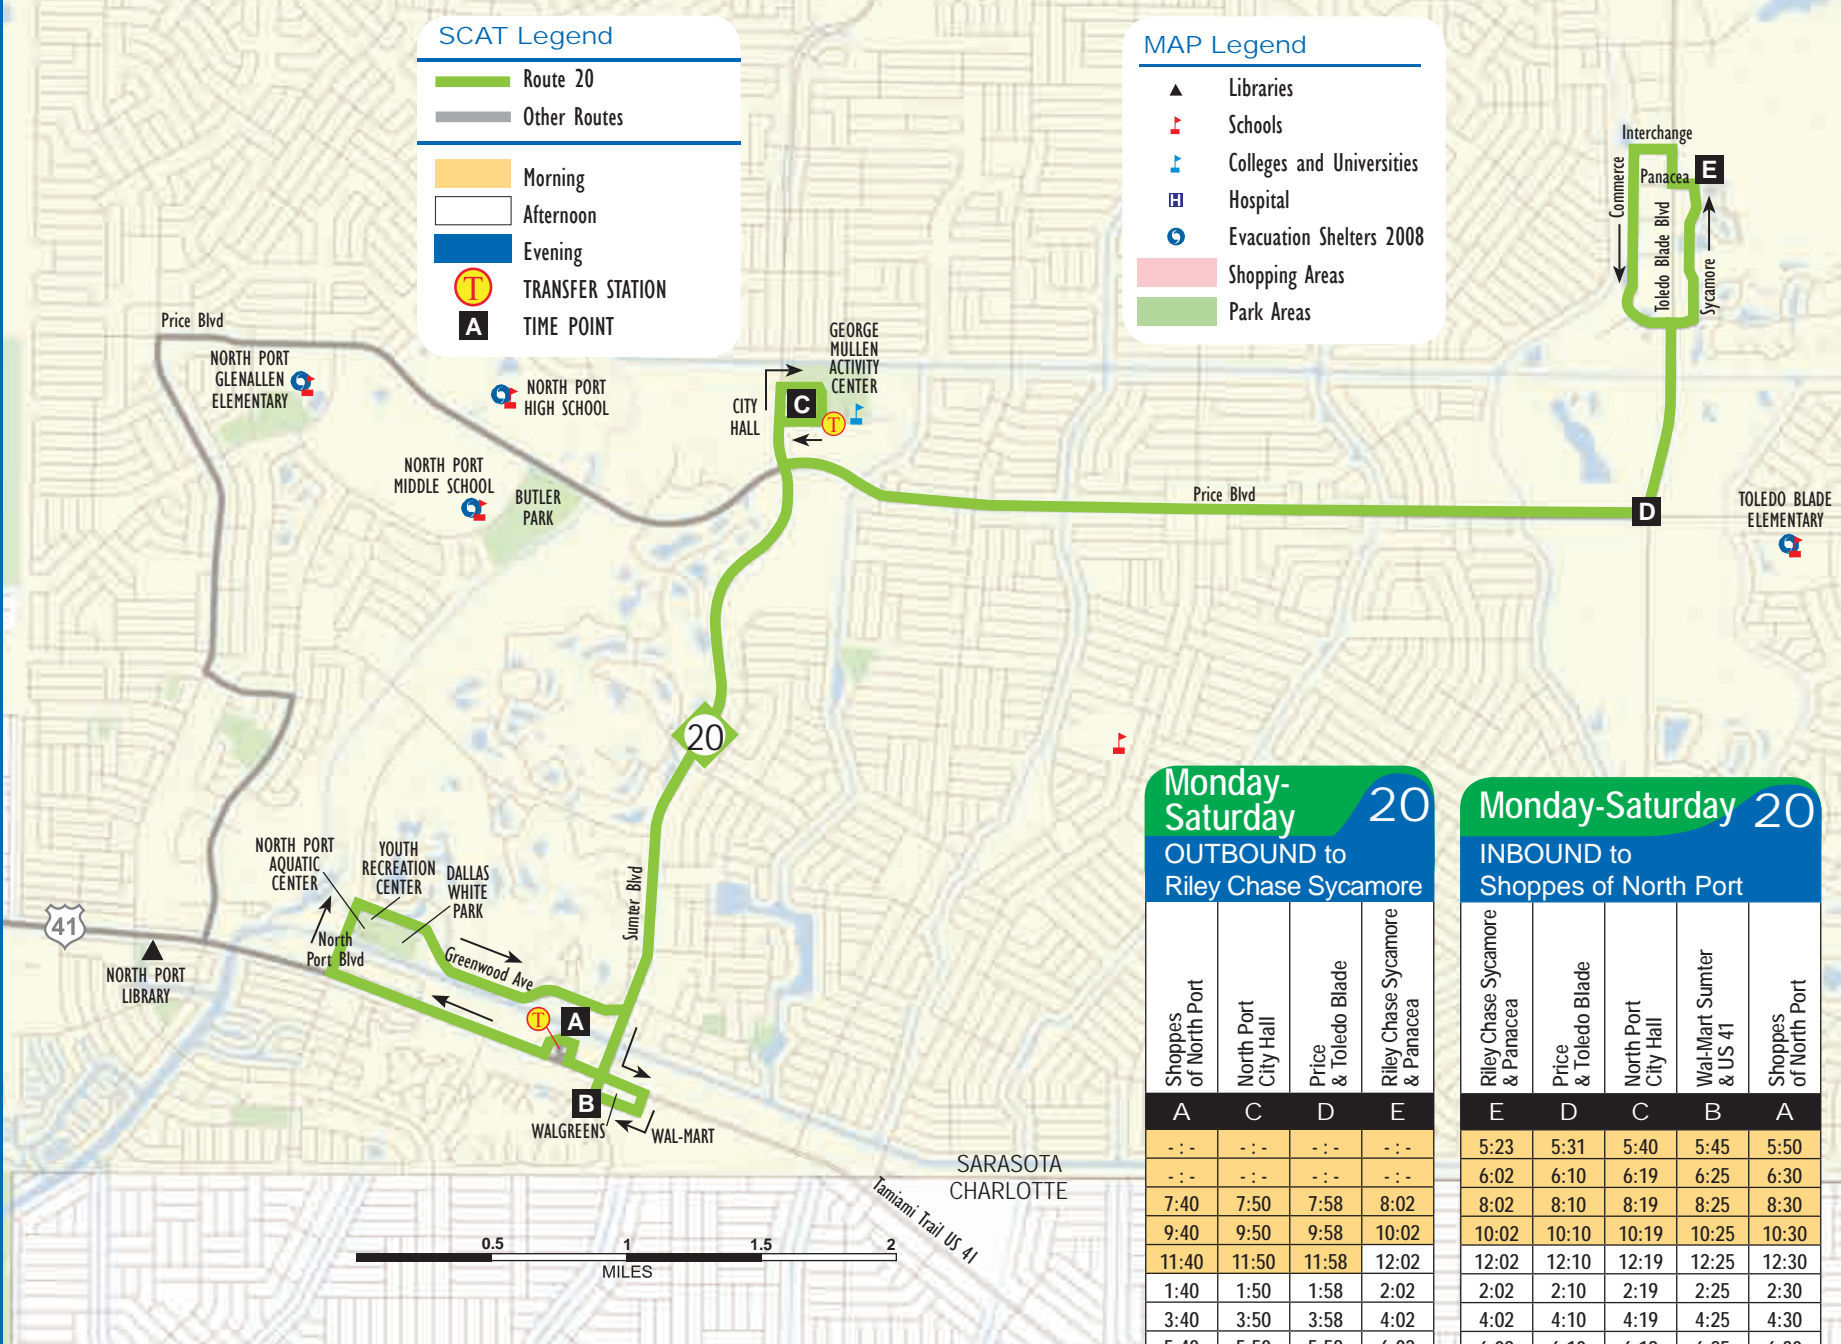

SCAT Legend

- Route 20
- Other Routes
- Morning
- Afternoon
- Evening
- T TRANSFER STATION
- A TIME POINT

MAP Legend

- ▲ Libraries
- ▲ Schools
- ▲ Colleges and Universities
- Hospital
- Evacuation Shelters 2008
- Shopping Areas
- Park Areas

Monday-Saturday 20

OUTBOUND to Riley Chase Sycamore

Shoppes of North Port	North Port City Hall	Price & Toledo Blade	Riley Chase Sycamore & Panacea
A	C	D	E
-:-	-:-	-:-	-:-
-:-	-:-	-:-	-:-
7:40	7:50	7:58	8:02
9:40	9:50	9:58	10:02
11:40	11:50	11:58	12:02
1:40	1:50	1:58	2:02
3:40	3:50	3:58	4:02
5:40	5:50	5:58	6:02
6:40*	7:07	7:15	7:19
7:30	7:38	7:46	7:50
8:30	8:38	8:46	8:50

Direct connections are available from Venice via Route 9.
* via Route 29 Glenallen

Monday-Saturday 20

INBOUND to Shoppes of North Port

Riley Chase Sycamore & Panacea	Price & Toledo Blade	North Port City Hall	Wal-Mart Sumter & US 41	Shoppes of North Port
E	D	C	B	A
5:23	5:31	5:40	5:45	5:50
6:02	6:10	6:19	6:25	6:30
8:02	8:10	8:19	8:25	8:30
10:02	10:10	10:19	10:25	10:30
12:02	12:10	12:19	12:25	12:30
2:02	2:10	2:19	2:25	2:30
4:02	4:10	4:19	4:25	4:30
6:02	6:10	6:19	6:25	6:30
-:-	-:-	-:-	-:-	-:-
-:-	-:-	-:-	-:-	-:-

Passengers may remain on the bus between Routes 20 and 29 at no extra fare.