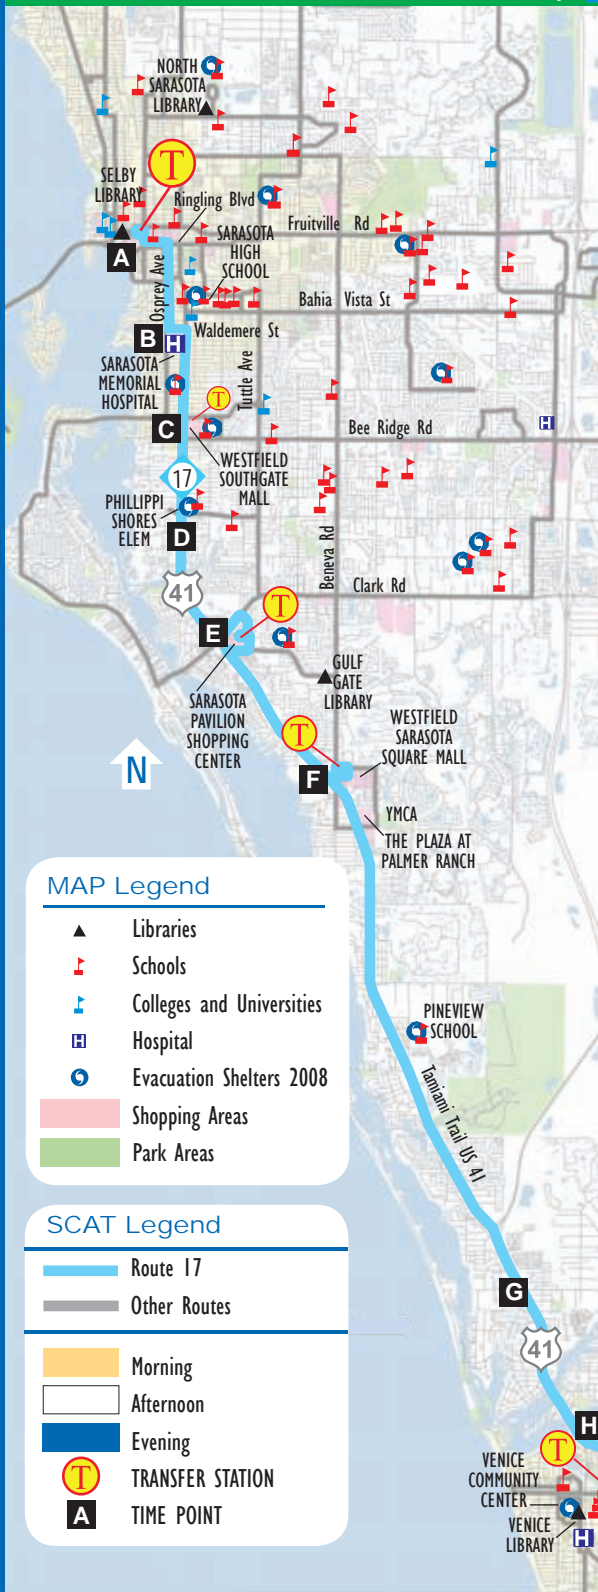

For more information on SCAT services, call 941-861-5000 or visit www.scgov.net/SCAT.

MAP Legend

- Libraries
- Schools
- Colleges and Universities
- Hospital
- Evacuation Shelters 2008
- Shopping Areas
- Park Areas

SCAT Legend

- Route 17
- Other Routes

- Morning
- Afternoon
- Evening
- TRANSFER STATION
- TIME POINT

Monday-Saturday 17

INBOUND to 1st & Lemon

Station	I	H	G	F	E	D	C	C	B	A
Venice Train Depot	-	-	-	-	-	-	-	-	-	-
US 41 Bypass & Bird Bay Dr.	-	-	-	-	-	-	-	-	-	-
US 41 & Laurel	-	-	-	-	-	-	-	-	-	-
Westfield Sarasota Square Mall	-	-	-	-	-	-	-	-	-	-
Sarasota Pavilion	-	-	-	-	5:33	5:38	5:44	5:49	5:53	5:43
Landings Shopping US 41 & Proctor	-	-	-	-	5:54	5:58	6:00	6:09	6:13	6:03
Westfield Southgate Mall	-	-	-	-	6:20	6:20	6:30	6:39	6:43	6:23
Westfield Southgate Mall	5:38	5:42	5:48	6:04	6:14	6:20	6:30	6:39	6:43	6:53
Memorial Hospital US 41 & Waldemere	6:08	6:12	6:18	6:34	6:44	6:50	7:00	7:09	7:13	7:23
1st & Lemon	6:38	6:42	6:48	7:04	7:14	7:20	7:30	7:39	7:43	7:53
	7:08	7:12	7:18	7:34	7:44	7:50	8:00	8:09	8:13	8:23
	7:38	7:42	7:48	8:04	8:14	8:20	8:30	8:39	8:43	8:53
	8:08	8:12	8:18	8:34	8:44	8:50	9:00	9:09	9:13	9:23
	8:38	8:42	8:48	9:04	9:14	9:20	9:30	9:39	9:43	9:53
	9:08	9:12	9:18	9:34	9:44	9:50	10:00	10:09	10:13	10:23
	9:38	9:42	9:48	10:04	10:14	10:20	10:30	10:39	10:43	10:53
	10:08	10:12	10:18	10:34	10:44	10:50	11:00	11:09	11:13	11:23
	10:38	10:42	10:48	11:04	11:14	11:20	11:30	11:39	11:43	11:53
	11:08	11:12	11:18	11:34	11:44	11:50	12:00	12:09	12:13	12:23
	11:38	11:42	11:48	12:04	12:14	12:20	12:30	12:39	12:43	12:53
	12:08	12:12	12:18	12:34	12:44	12:50	1:00	1:09	1:13	1:23
	12:38	12:42	12:48	1:04	1:14	1:20	1:30	1:39	1:43	1:53
	1:08	1:12	1:18	1:34	1:44	1:50	2:00	2:09	2:13	2:23
	1:38	1:42	1:48	2:04	2:14	2:20	2:30	2:39	2:43	2:53
	2:08	2:12	2:18	2:34	2:44	2:50	3:00	3:09	3:13	3:23
	2:38	2:42	2:48	3:04	3:14	3:20	3:30	3:39	3:43	3:53
	3:08	3:12	3:18	3:34	3:44	3:50	4:00	4:09	4:13	4:23
	3:38	3:42	3:48	4:04	4:14	4:20	4:30	4:39	4:43	4:53
	4:08	4:12	4:18	4:34	4:44	4:50	5:00	5:09	5:13	5:23
	4:38	4:42	4:48	5:04	5:14	5:20	5:30	5:39	5:43	5:53
	5:08	5:12	5:18	5:34	5:44	5:50	6:00	6:09	6:13	6:23
	5:38	5:42	5:48	6:04	6:14	6:20	6:30	6:39	6:43	6:53
	6:08	6:12	6:18	6:34	6:44	6:50	7:00	-	-	-
	6:38	6:42	6:48	7:04	7:14	7:20	7:30	7:39	7:43	7:53
	-	7:07	7:14	7:31	-	-	-	-	-	-
	7:08	7:12	7:18	7:34	7:44	7:50	-	-	-	-
	7:38	7:42	7:48	8:04	8:14	8:20	8:30	8:39	8:43	8:53
	***	9:24	9:29	9:45	-	-	-	-	-	-
	-	-	-	10:04	10:14	10:20	10:30	10:39	10:43	10:53

***Trip begins at Venice Ave. and Seaboard Ave.

Monday-Saturday 17

OUTBOUND to Venice Train Depot