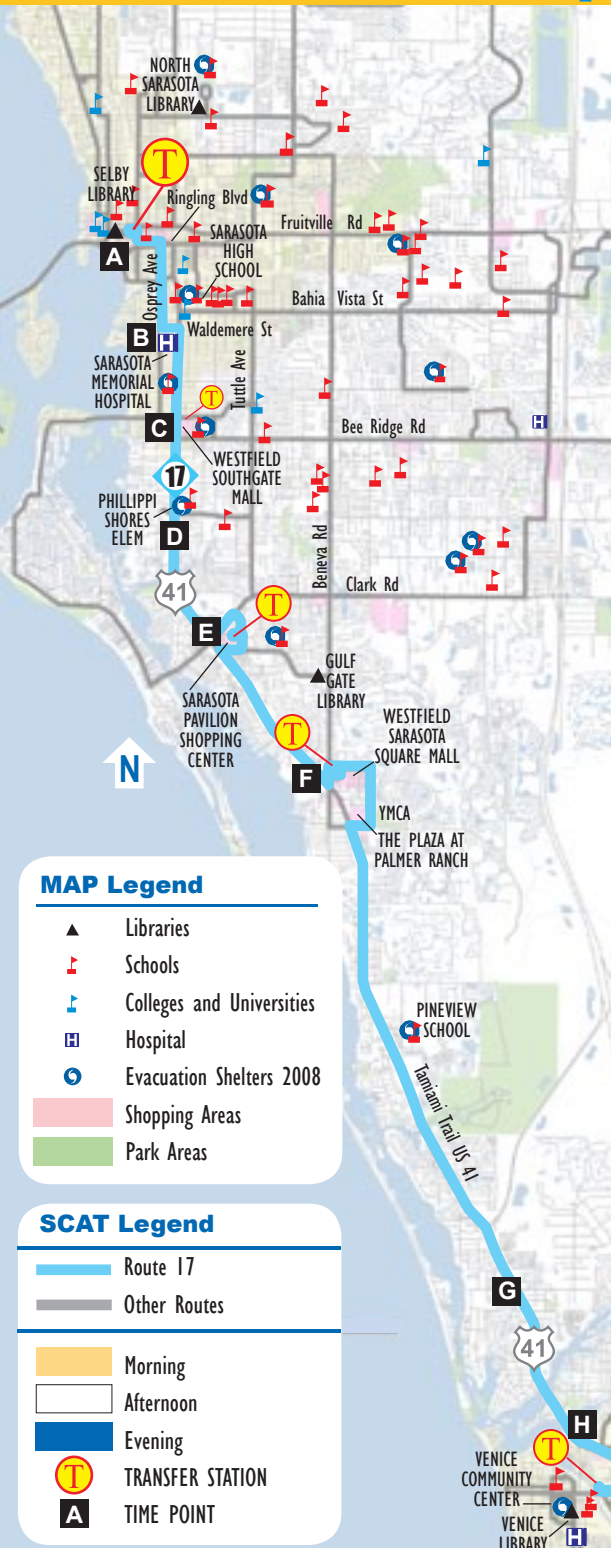

* In Venice, the 8:16 p.m., 9:16 p.m. and 10:16 p.m. trips return under the Seaboard Ave. bridge, and do not go into the Train Depot.
 **10:20 P.M. holds for arriving Route #14- Bee Ridge bus.

SCAT 5.27.10 For more information on SCAT services, call 941-861-5000 or visit www.scgov.net/SCAT.