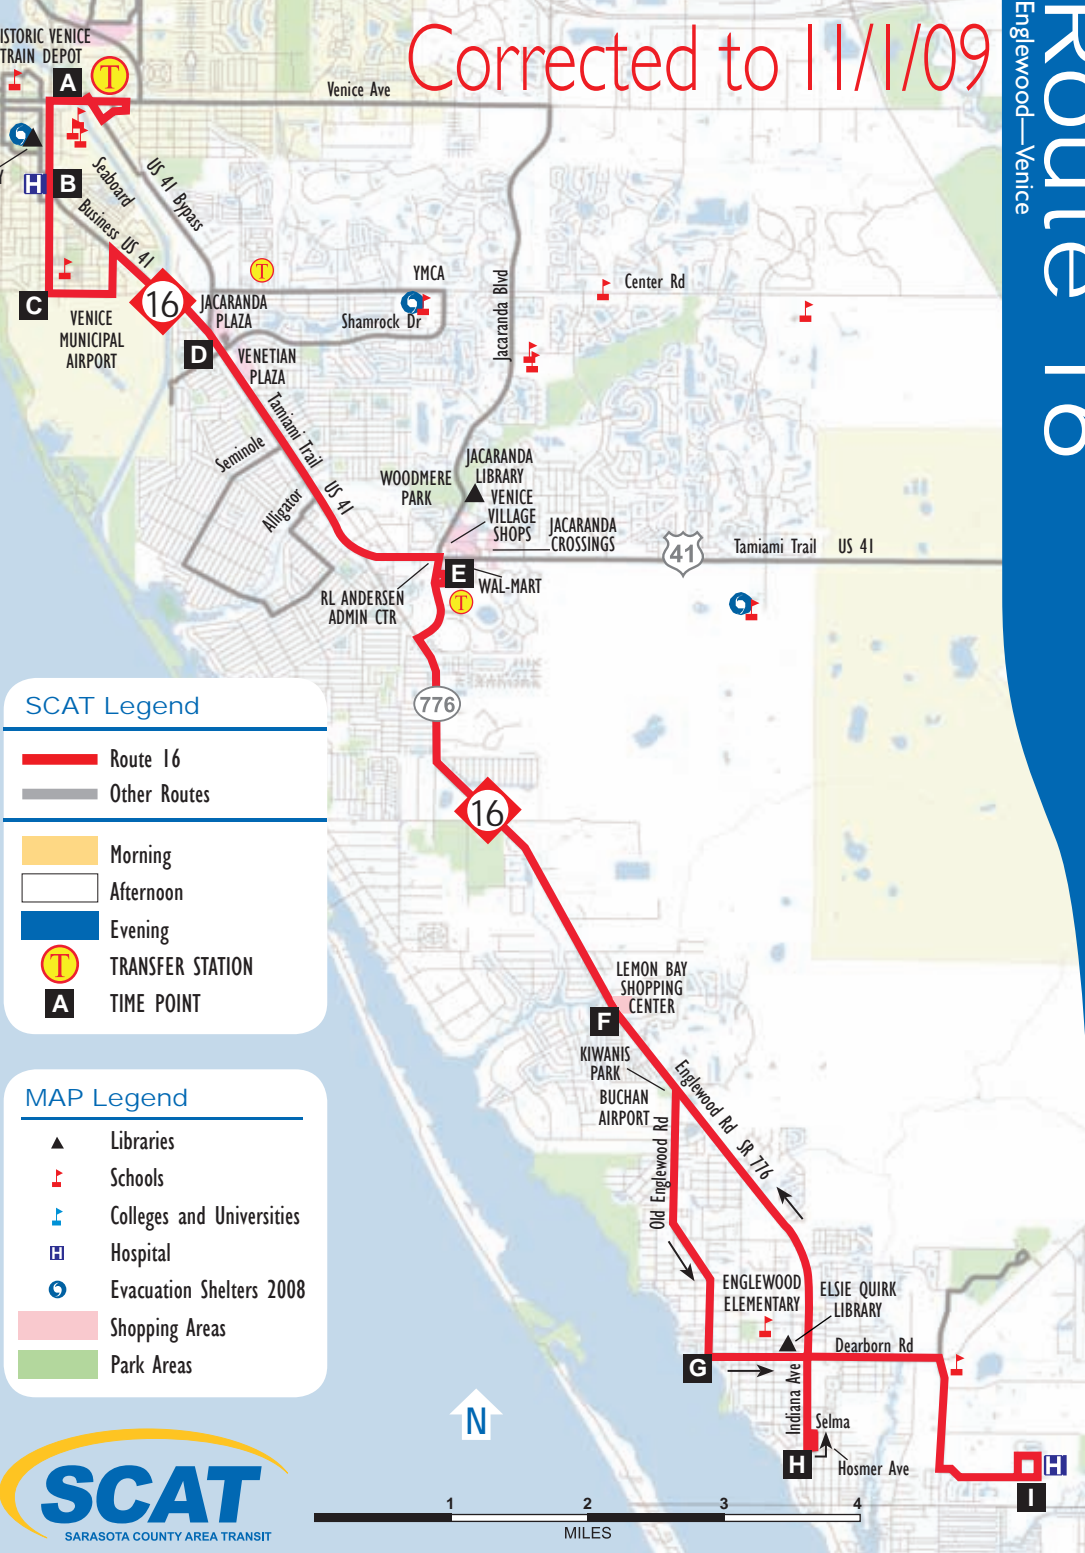

Corrected to 11/1/09

Monday-Saturday

16

INBOUND to Venice Train Depot

Englewood Hospital	Chamber of Commerce SR 776 & Hosmer	Lemon Bay Shop. SR 776 & Englewood Isle	ARRIVE Wal-Mart U.S. 41 & Jacaranda Blvd.	LEAVE Wal-Mart U.S. 41 & Jacaranda Blvd.	Airport Ave. & Rialto	Venice Hospital Business US 41 & Palermo	Arrive Venice Train Depot
I	H	F	E	D	C	B	A
-	5:43	5:52	6:00	6:12	6:21	6:26	6:34
6:35	6:43	6:52	7:00	7:12	7:21	7:26	7:34
7:35	7:43	7:52	8:00	8:12	8:21	8:26	8:34
8:35	8:43	8:52	9:00	9:12	9:21	9:26	9:34
9:35	9:43	9:52	10:00	10:12	10:21	10:26	10:34
10:35	10:43	10:52	11:00	11:12	11:21	11:26	11:34
11:35	11:43	11:52	12:00	12:12	12:21	12:26	12:34
12:35	12:43	12:52	1:00	1:12	1:21	1:26	1:34
1:35	1:43	1:52	2:00	2:12	2:21	2:26	2:34
2:35	2:43	2:52	3:00	3:12	3:21	3:26	3:34
3:35	3:43	3:52	4:00	4:12	4:21	4:26	4:34
4:35	4:43	4:52	5:00	5:12	5:21	5:26	5:34
5:35	5:43	5:52	6:00	6:12	6:21	6:26	6:34
6:35	6:43	6:52	7:00	7:12	7:21	7:26	7:34
7:35	7:43	7:52	8:00*	-	-	-	-

SCAT Legend

- Route 16 (Red line)
- Other Routes (Grey line)
- Morning (Yellow background)
- Afternoon (White background)
- Evening (Blue background)
- TRANSFER STATION (Yellow circle with T)
- TIME POINT (Black square with A)