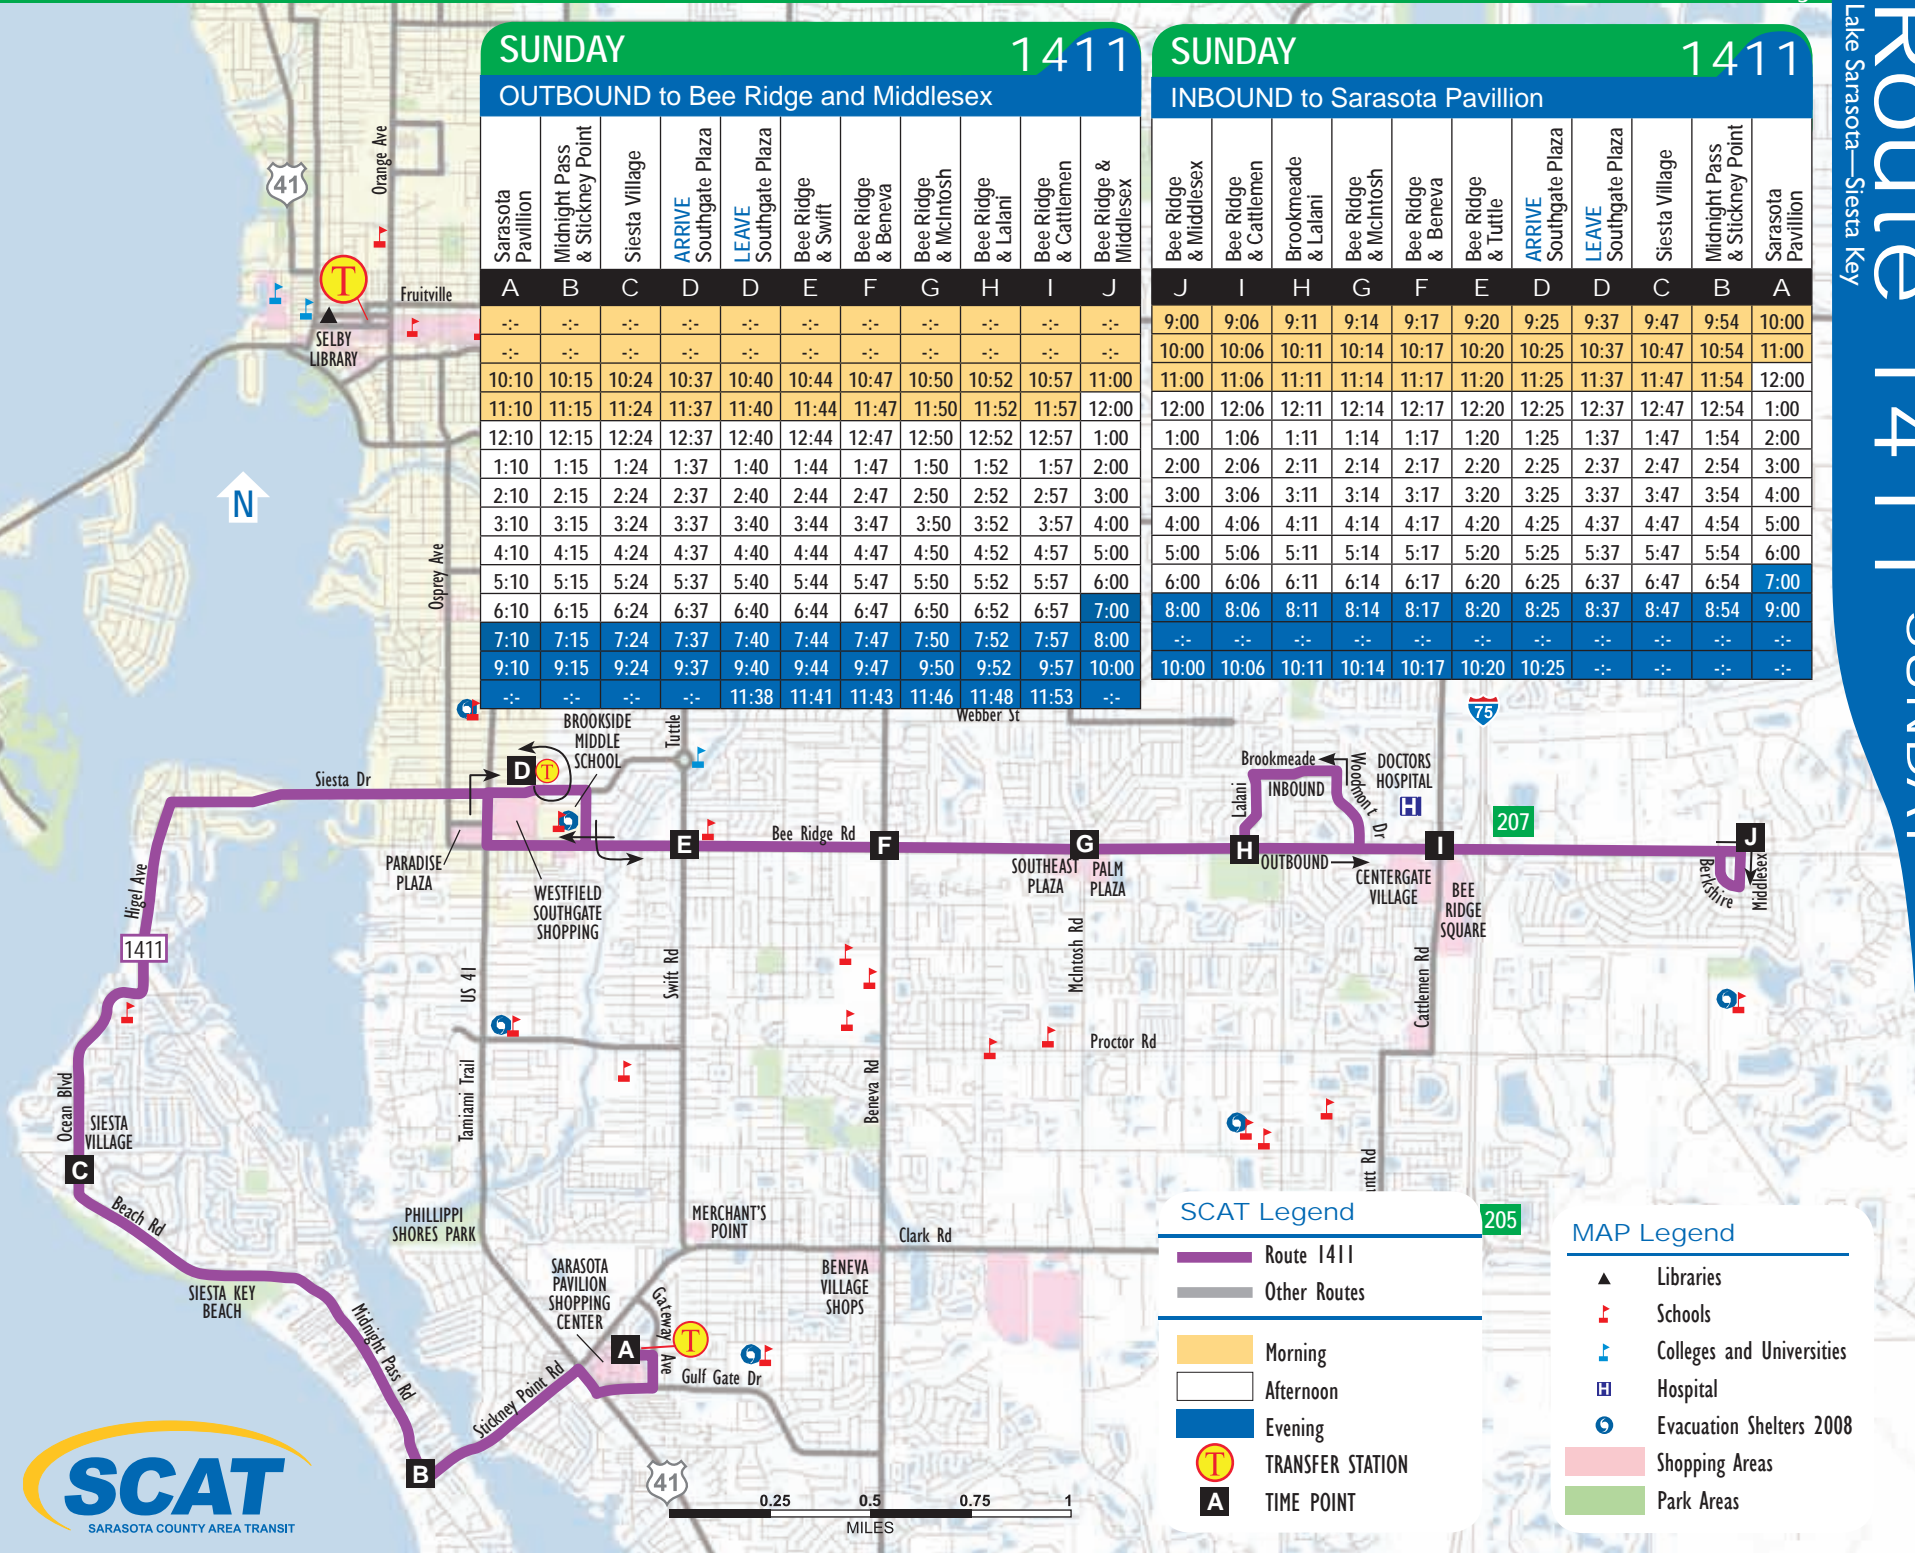

Route 1411 SUNDAY

Lake Sarasota—Siesta Key

For more information on SCAT services, call 941-861-5000 or visit www.scgov.net/SCAT.

SCAT 1567-03 9.30.09

SUNDAY 1411

OUTBOUND to Bee Ridge and Middlesex

Sarasota Pavillion	Midnight Pass & Stickney Point	Siesta Village	ARRIVE Southgate Plaza	LEAVE Southgate Plaza	Bee Ridge & Swift	Bee Ridge & Beneva	Bee Ridge & McIntosh	Bee Ridge & Lalani	Bee Ridge & Cattlemen	Bee Ridge & Middlesex
A	B	C	D	D	E	F	G	H	I	J
:-	:-	:-	:-	:-	:-	:-	:-	:-	:-	:-
10:10	10:15	10:24	10:37	10:40	10:44	10:47	10:50	10:52	10:57	11:00
11:10	11:15	11:24	11:37	11:40	11:44	11:47	11:50	11:52	11:57	12:00
12:10	12:15	12:24	12:37	12:40	12:44	12:47	12:50	12:52	12:57	1:00
1:10	1:15	1:24	1:37	1:40	1:44	1:47	1:50	1:52	1:57	2:00
2:10	2:15	2:24	2:37	2:40	2:44	2:47	2:50	2:52	2:57	3:00
3:10	3:15	3:24	3:37	3:40	3:44	3:47	3:50	3:52	3:57	4:00
4:10	4:15	4:24	4:37	4:40	4:44	4:47	4:50	4:52	4:57	5:00
5:10	5:15	5:24	5:37	5:40	5:44	5:47	5:50	5:52	5:57	6:00
6:10	6:15	6:24	6:37	6:40	6:44	6:47	6:50	6:52	6:57	7:00
7:10	7:15	7:24	7:37	7:40	7:44	7:47	7:50	7:52	7:57	8:00
9:10	9:15	9:24	9:37	9:40	9:44	9:47	9:50	9:52	9:57	10:00
:-	:-	:-	:-	11:38	11:41	11:43	11:46	11:48	11:53	:-

SCAT Legend

- Route 1411 (Purple line)
- Other Routes (Grey line)
- Morning (Yellow background)
- Afternoon (White background)
- Evening (Blue background)
- TRANSFER STATION (T in a circle)
- TIME POINT (A in a square)

MAP Legend

- Libraries (Black triangle)
- Schools (Red triangle)
- Colleges and Universities (Blue triangle)
- Hospital (Blue square)
- Evacuation Shelters 2008 (Blue circle)
- Shopping Areas (Pink square)
- Park Areas (Green square)