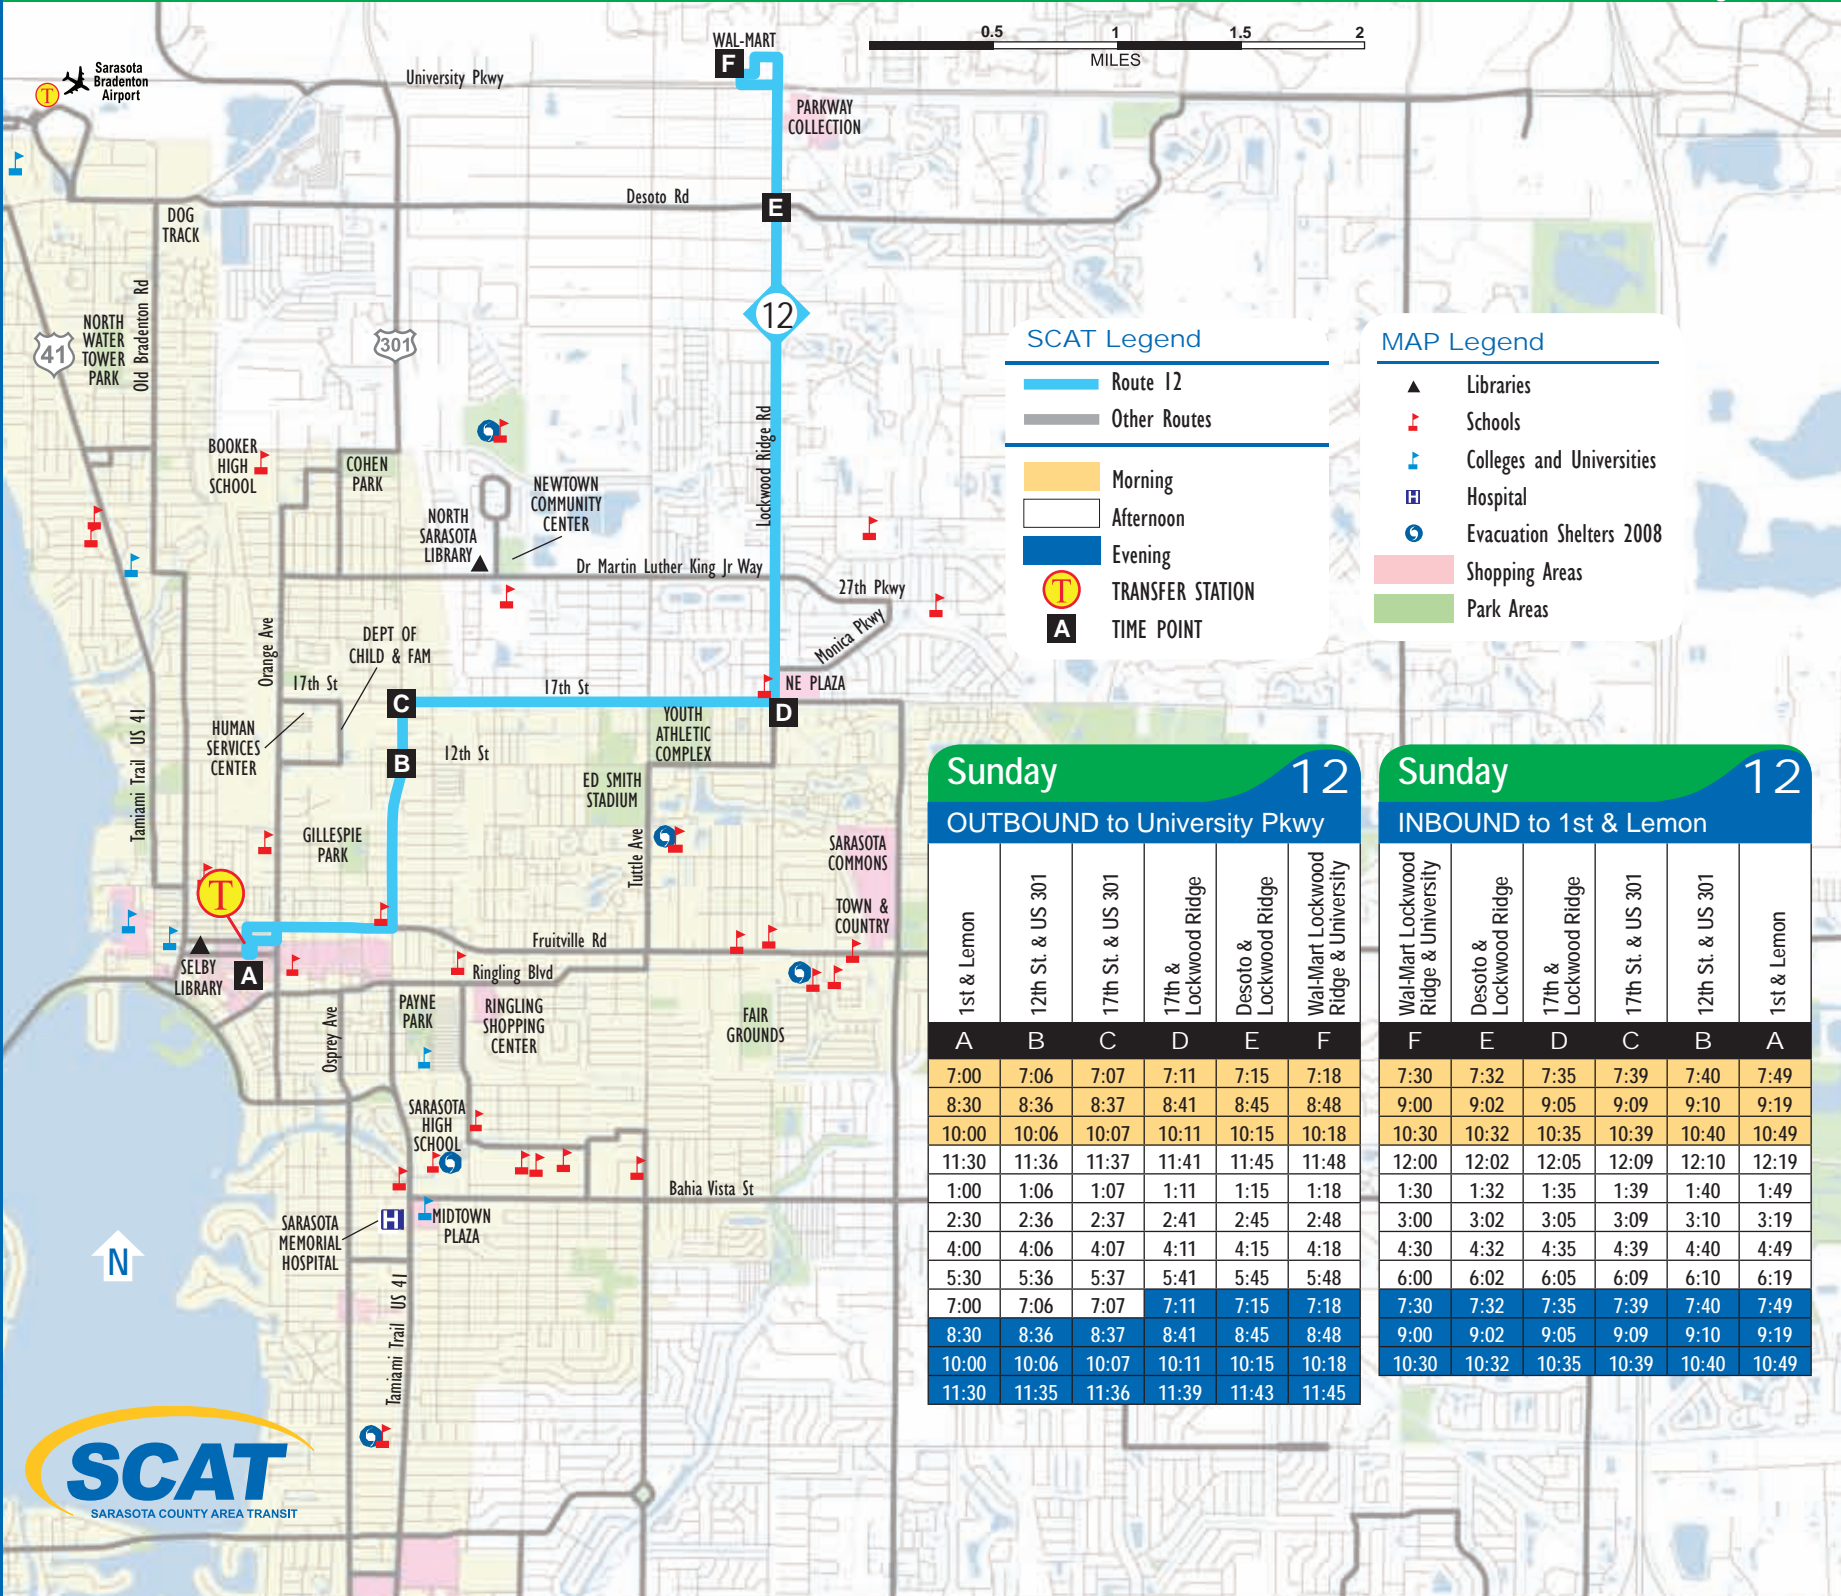

For more information on SCAT services, call 941-861-5000 or visit www.scgov.net/SCAT.

SCAT Legend

- Route 12
- Other Routes
- Morning
- Afternoon
- Evening
- T TRANSFER STATION
- A TIME POINT

MAP Legend

- ▲ Libraries
- ▤ Schools
- ▶ Colleges and Universities
- H Hospital
- ⊙ Evacuation Shelters 2008
- Shopping Areas
- Park Areas

Sunday 12

OUTBOUND to University Pkwy

	1st & Lemon	12th St. & US 301	17th St. & US 301	17th & Lockwood Ridge	Desoto & Lockwood Ridge	Wal-Mart Lockwood Ridge & University
	A	B	C	D	E	F
7:00	7:06	7:07	7:11	7:15	7:18	
8:30	8:36	8:37	8:41	8:45	8:48	
10:00	10:06	10:07	10:11	10:15	10:18	
11:30	11:36	11:37	11:41	11:45	11:48	
1:00	1:06	1:07	1:11	1:15	1:18	
2:30	2:36	2:37	2:41	2:45	2:48	
4:00	4:06	4:07	4:11	4:15	4:18	
5:30	5:36	5:37	5:41	5:45	5:48	
7:00	7:06	7:07	7:11	7:15	7:18	
8:30	8:36	8:37	8:41	8:45	8:48	
10:00	10:06	10:07	10:11	10:15	10:18	
11:30	11:35	11:36	11:39	11:43	11:45	

Sunday 12

INBOUND to 1st & Lemon

	Wal-Mart Lockwood Ridge & University	Desoto & Lockwood Ridge	17th & Lockwood Ridge	17th St. & US 301	12th St. & US 301	1st & Lemon
	F	E	D	C	B	A
7:30	7:32	7:35	7:39	7:40	7:49	
9:00	9:02	9:05	9:09	9:10	9:19	
10:30	10:32	10:35	10:39	10:40	10:49	
12:00	12:02	12:05	12:09	12:10	12:19	
1:30	1:32	1:35	1:39	1:40	1:49	
3:00	3:02	3:05	3:09	3:10	3:19	
4:30	4:32	4:35	4:39	4:40	4:49	
6:00	6:02	6:05	6:09	6:10	6:19	
7:30	7:32	7:35	7:39	7:40	7:49	
9:00	9:02	9:05	9:09	9:10	9:19	
10:30	10:32	10:35	10:39	10:40	10:49	