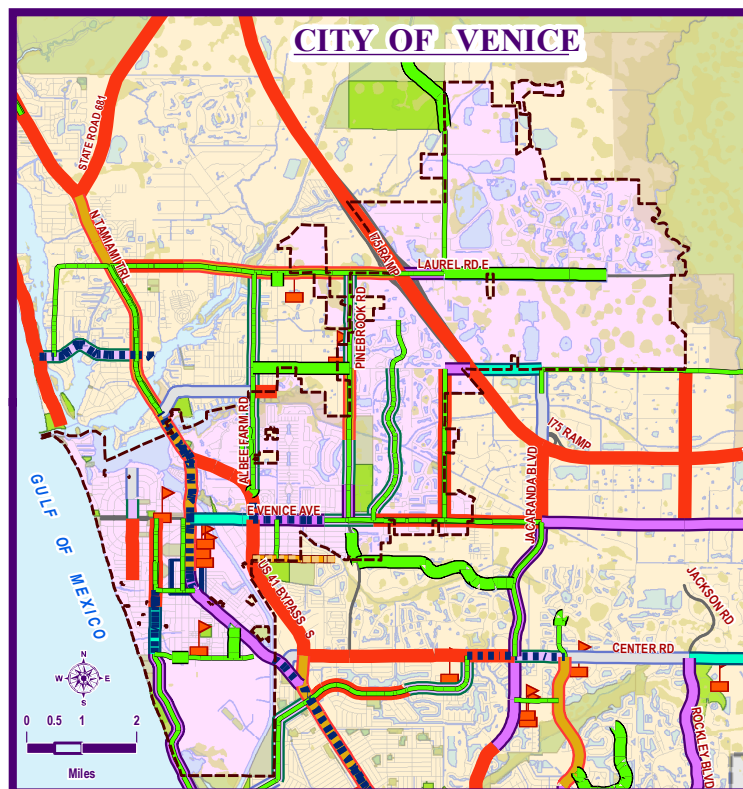

# SARASOTA COUNTY BICYCLE ROUTE MAP

**LEGEND**

**Bicycle Level of Service**  
2007 year

- A
- B
- C
- D
- E
- F

**Grade Range Between Best (A) & Worst (F)**

- ON ROAD BIKE LANE
- RECOMMENDED SEPARATE BIKE/PED
- MAJOR ROADS
- HOSPITALS
- INTERSECTION SIGNAL
- SCHOOLS
- CITY OF SARASOTA
- CITY OF VENICE
- SARASOTA COUNTY
- TOWN OF LONGBOAT KEY
- ENVIRONMENTALLY SENSITIVE LAND
- WETLANDS
- SARASOTA COUNTY PARK
- PUBLIC LAND STATE & COUNTY
- GIS WATERFEATURES

SCGIS  
Sarasota County Geographic Information Services

**DRAFT**