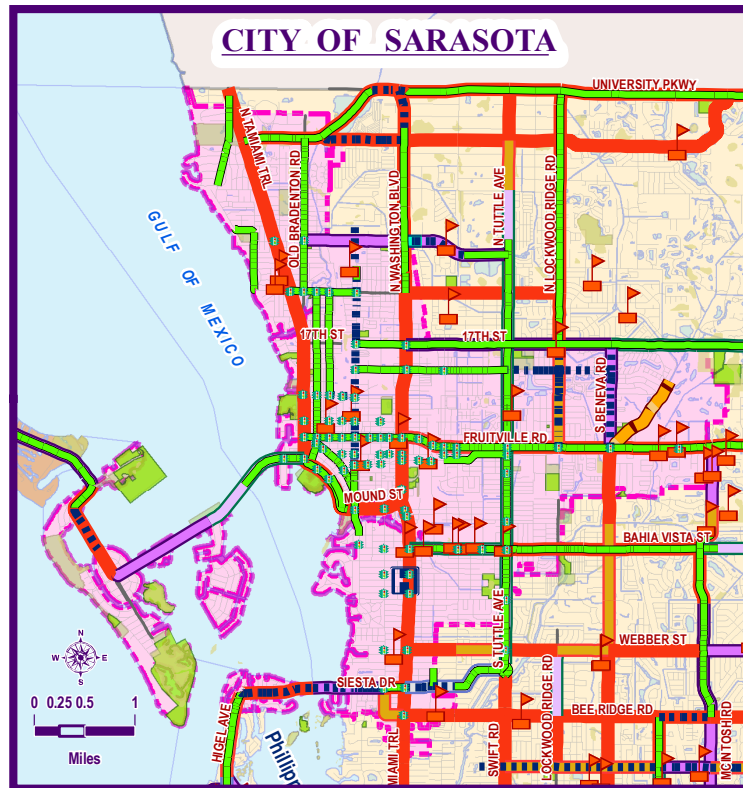

# SARASOTA COUNTY BICYCLE ROUTE MAP

**LEGEND**

**Bicycle Level of Service**  
2007 year

- A
- B
- C
- D
- E
- F

**Grade Range Between Best (A) & Worst (F)**

- ON ROAD BIKE LANE
- RECOMMENDED SEPARATE BIKE/PED
- MAJOR ROADS
- HOSPITALS
- INTERSECTION SIGNAL
- SCHOOLS
- CITY OF SARASOTA
- CITY OF VENICE
- SARASOTA COUNTY
- TOWN OF LONGBOAT KEY
- ENVIRONMENTALLY SENSITIVE LAND
- WETLANDS
- SARASOTA COUNTY PARK
- PUBLIC LAND STATE & COUNTY
- GIS WATERFEATURES

SCGIS  
Sarasota County Geographic Information Services

**DRAFT**