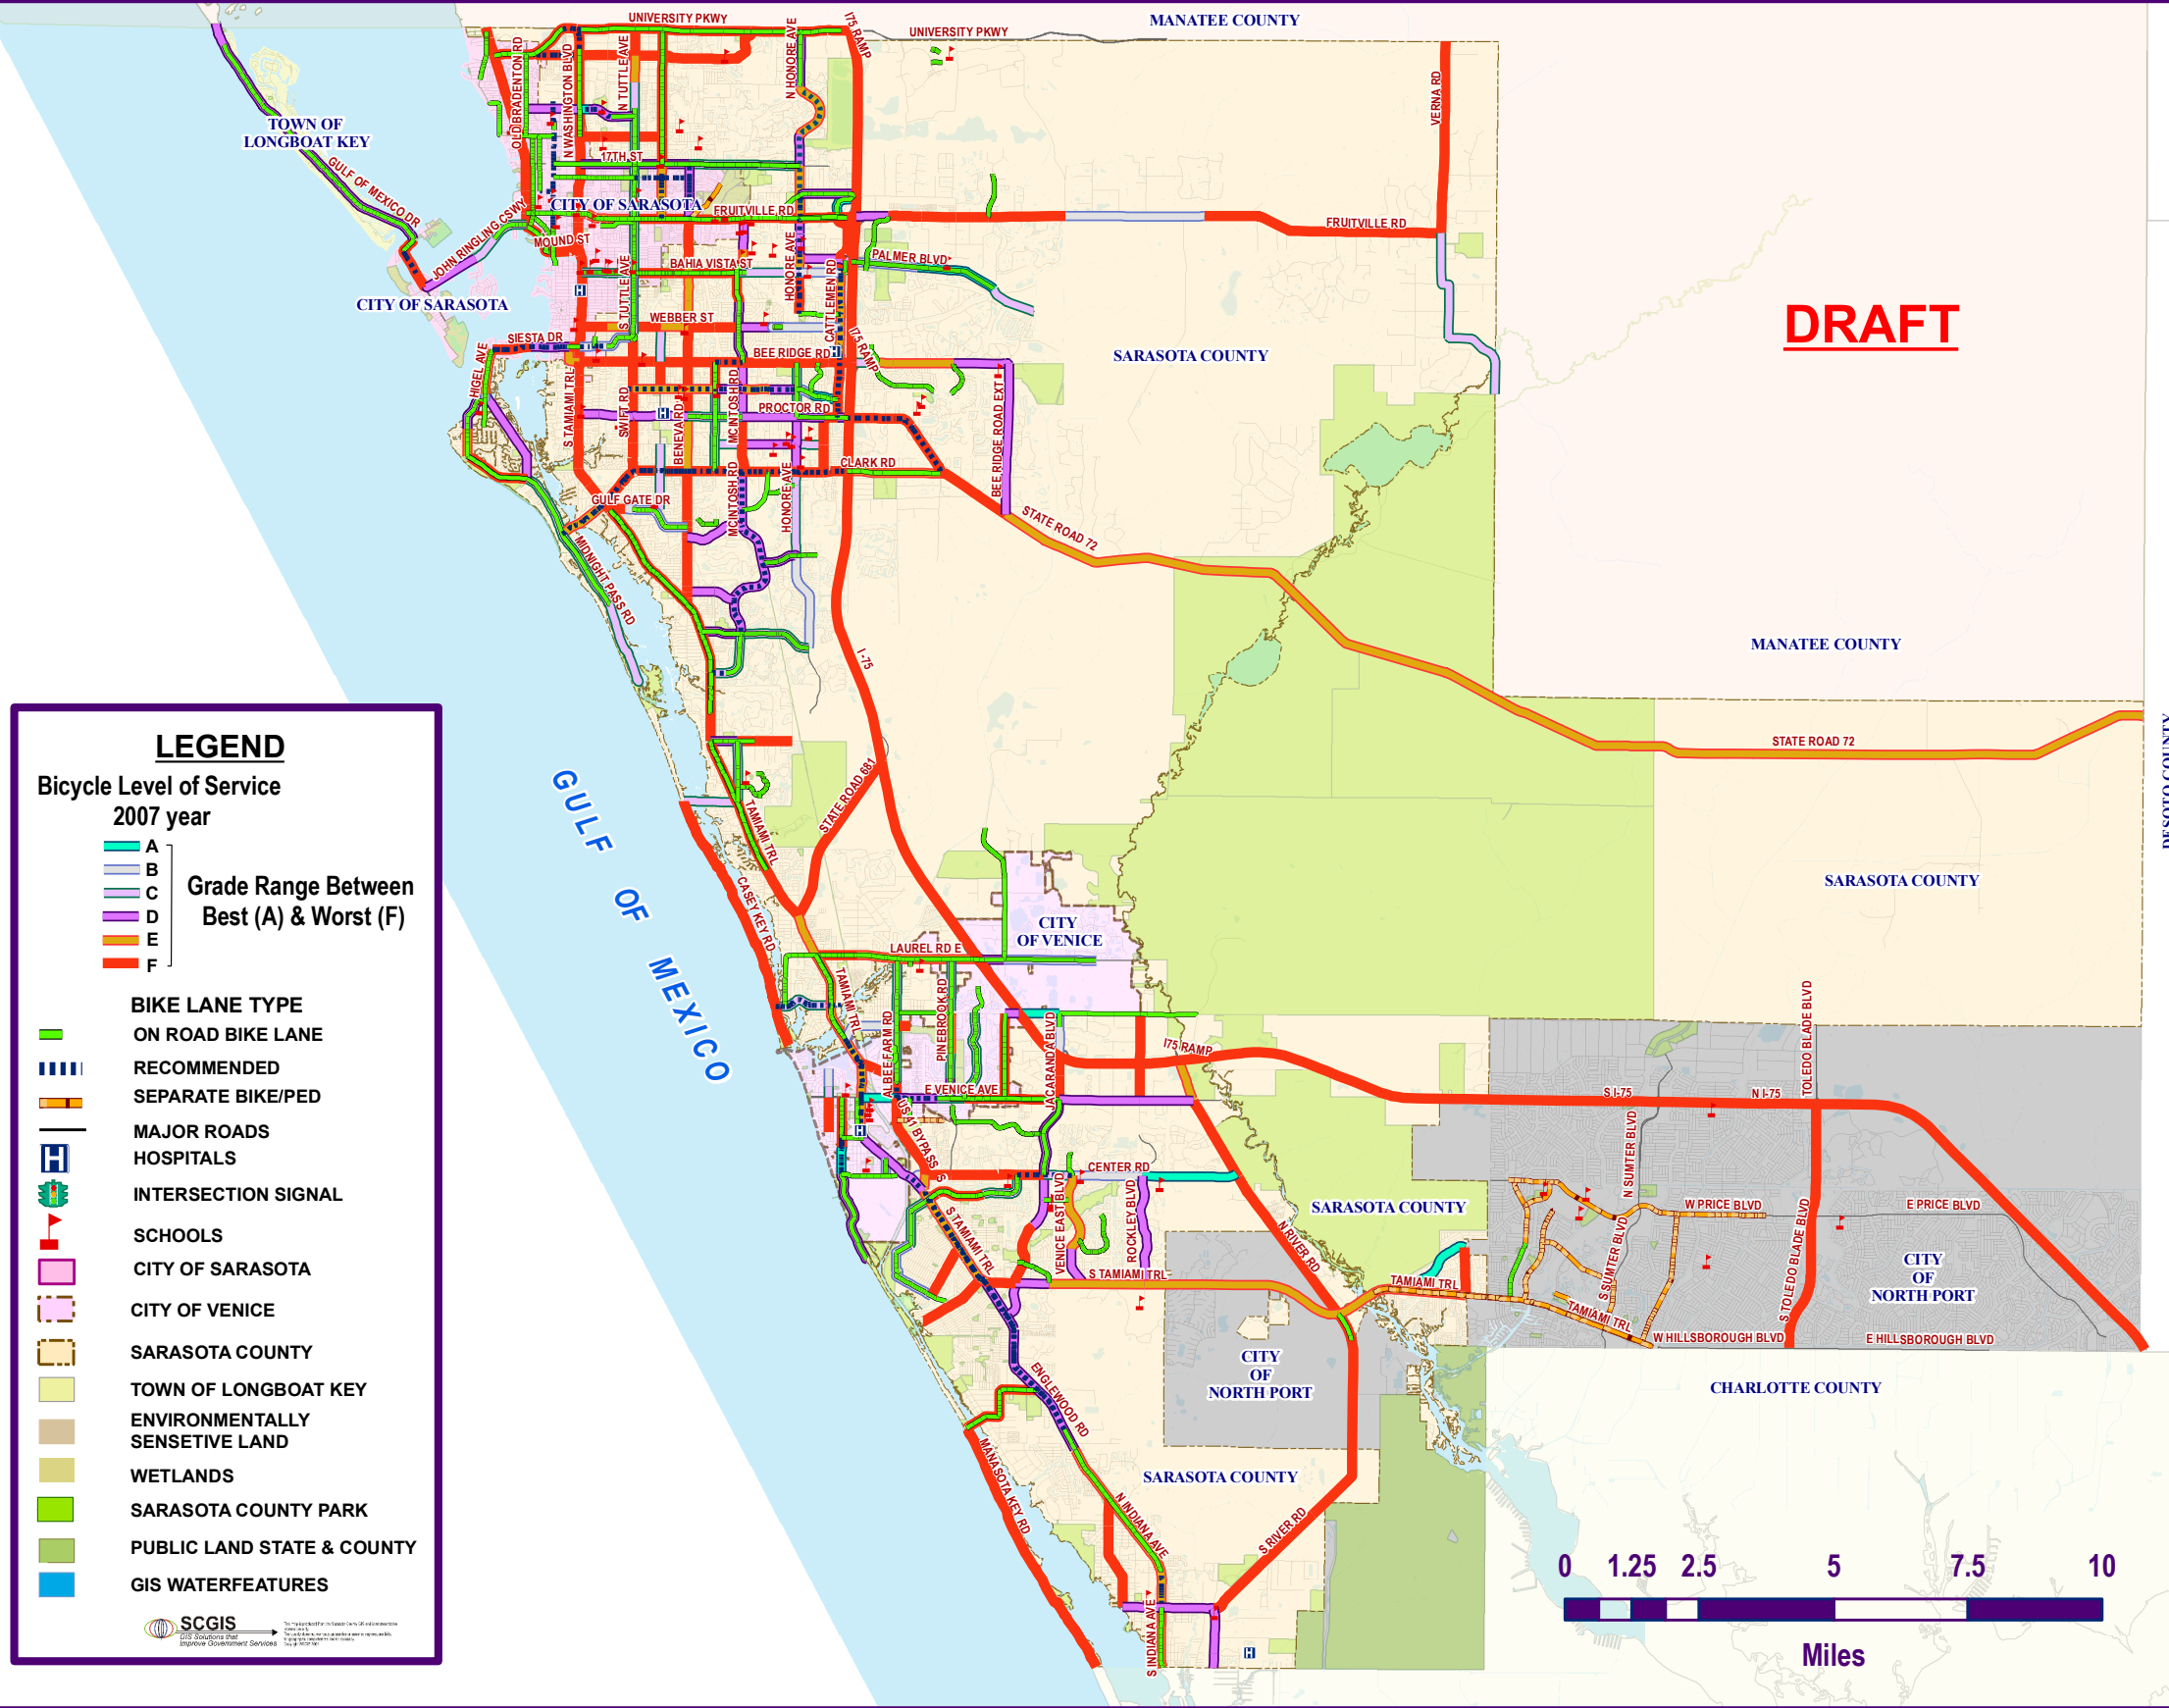

# SARASOTA COUNTY BICYCLE ROUTE MAP

**LEGEND**

**Bicycle Level of Service**  
2007 year

- A
- B
- C
- D
- E
- F

**Grade Range Between Best (A) & Worst (F)**

- ON ROAD BIKE LANE
- RECOMMENDED SEPARATE BIKE/PED
- MAJOR ROADS
- HOSPITALS
- INTERSECTION SIGNAL
- SCHOOLS
- CITY OF SARASOTA
- CITY OF VENICE
- SARASOTA COUNTY
- TOWN OF LONGBOAT KEY
- ENVIRONMENTALLY SENSITIVE LAND
- WETLANDS
- SARASOTA COUNTY PARK
- PUBLIC LAND STATE & COUNTY
- GIS WATERFEATURES

SCGIS  
Sarasota County Geographic Information Services

**DRAFT**