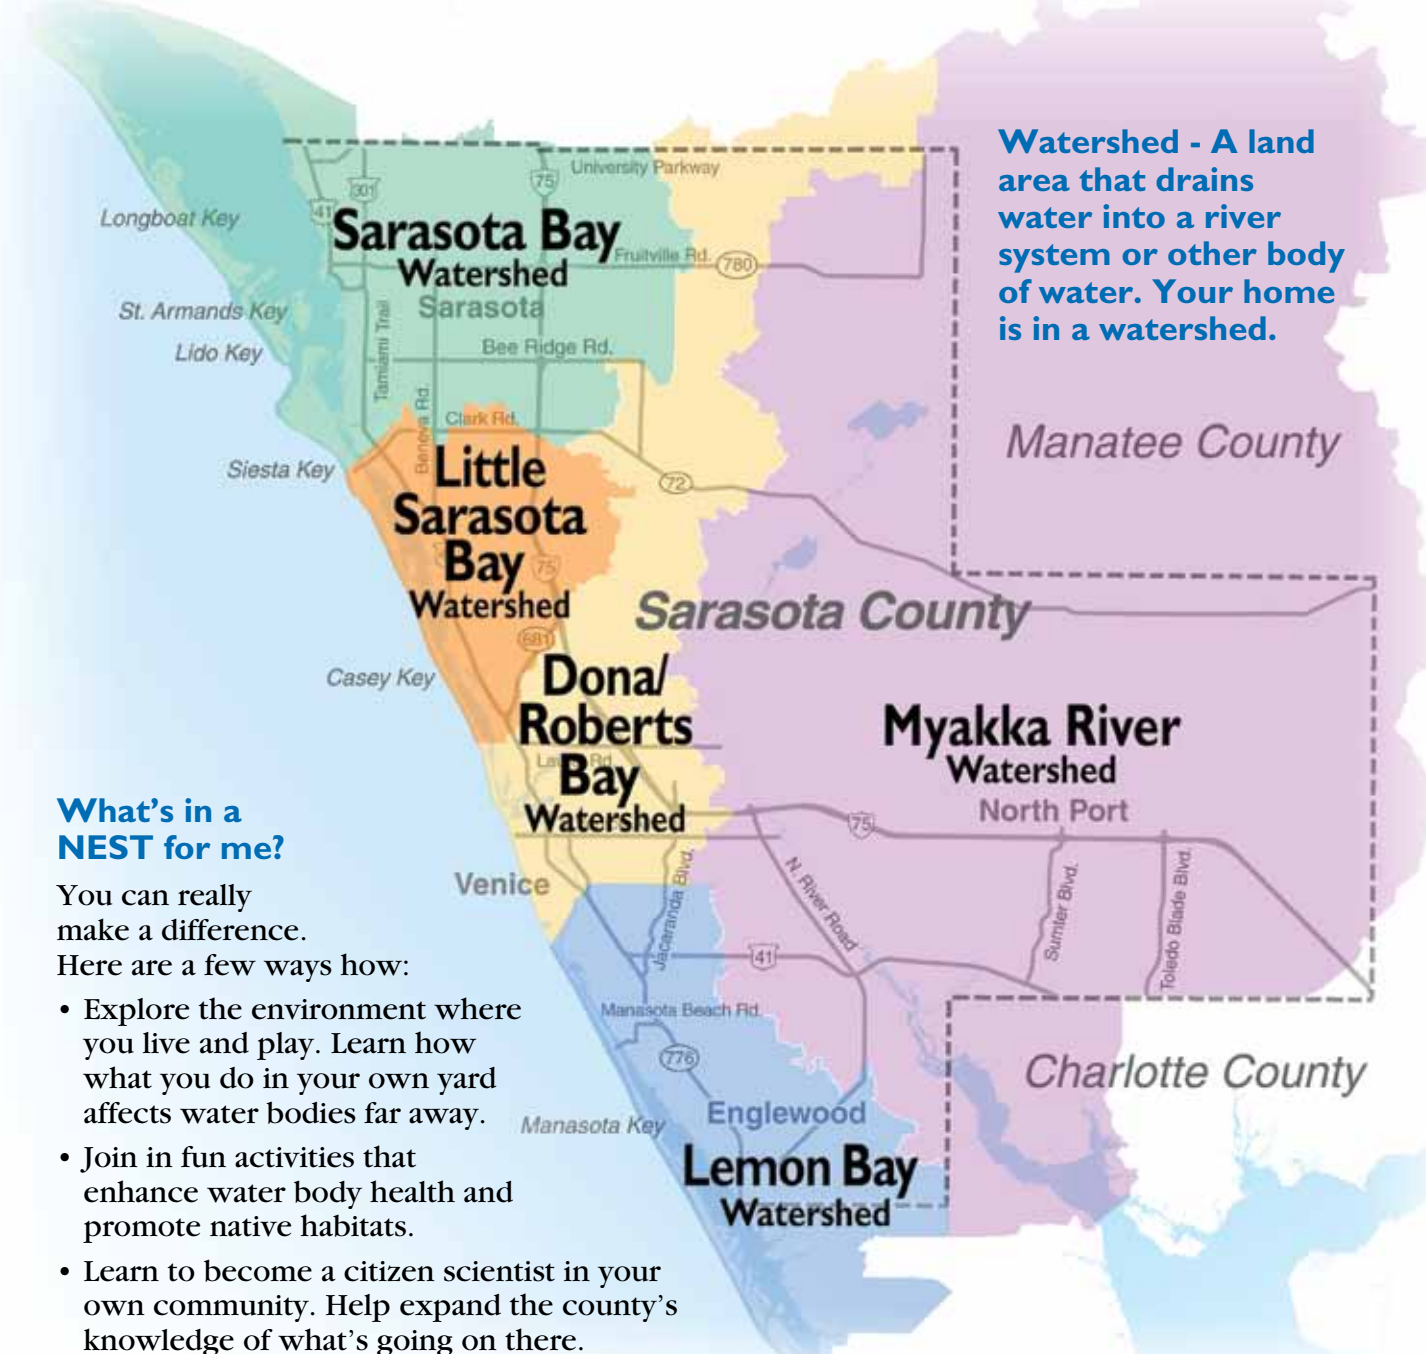

EN 1054 3/03/09 RECYCLED PAPER

Sarasota County's NEST program invites you to explore ways you can make your neighborhood a better place for people, wildlife and our water resources.

What's in a NEST for me?

You can really make a difference.

Here are a few ways how:

- Explore the environment where you live and play. Learn how what you do in your own yard affects water bodies far away.
- Join in fun activities that enhance water body health and promote native habitats.
- Learn to become a citizen scientist in your own community. Help expand the county's knowledge of what's going on there.

Sarasota County's Neighborhood Environmental Stewardship Team (NEST) is a voluntary association of people - neighbors, civic groups, student organizations and others - who want to better understand and improve environmental conditions in their watershed.

Watershed - A land area that drains water into a river system or other body of water. Your home is in a watershed.

Get involved in activities that will improve your neighborhood and your watershed. Learn how you can become a champion to improve the watershed your property drains to, and other area watersheds as well.