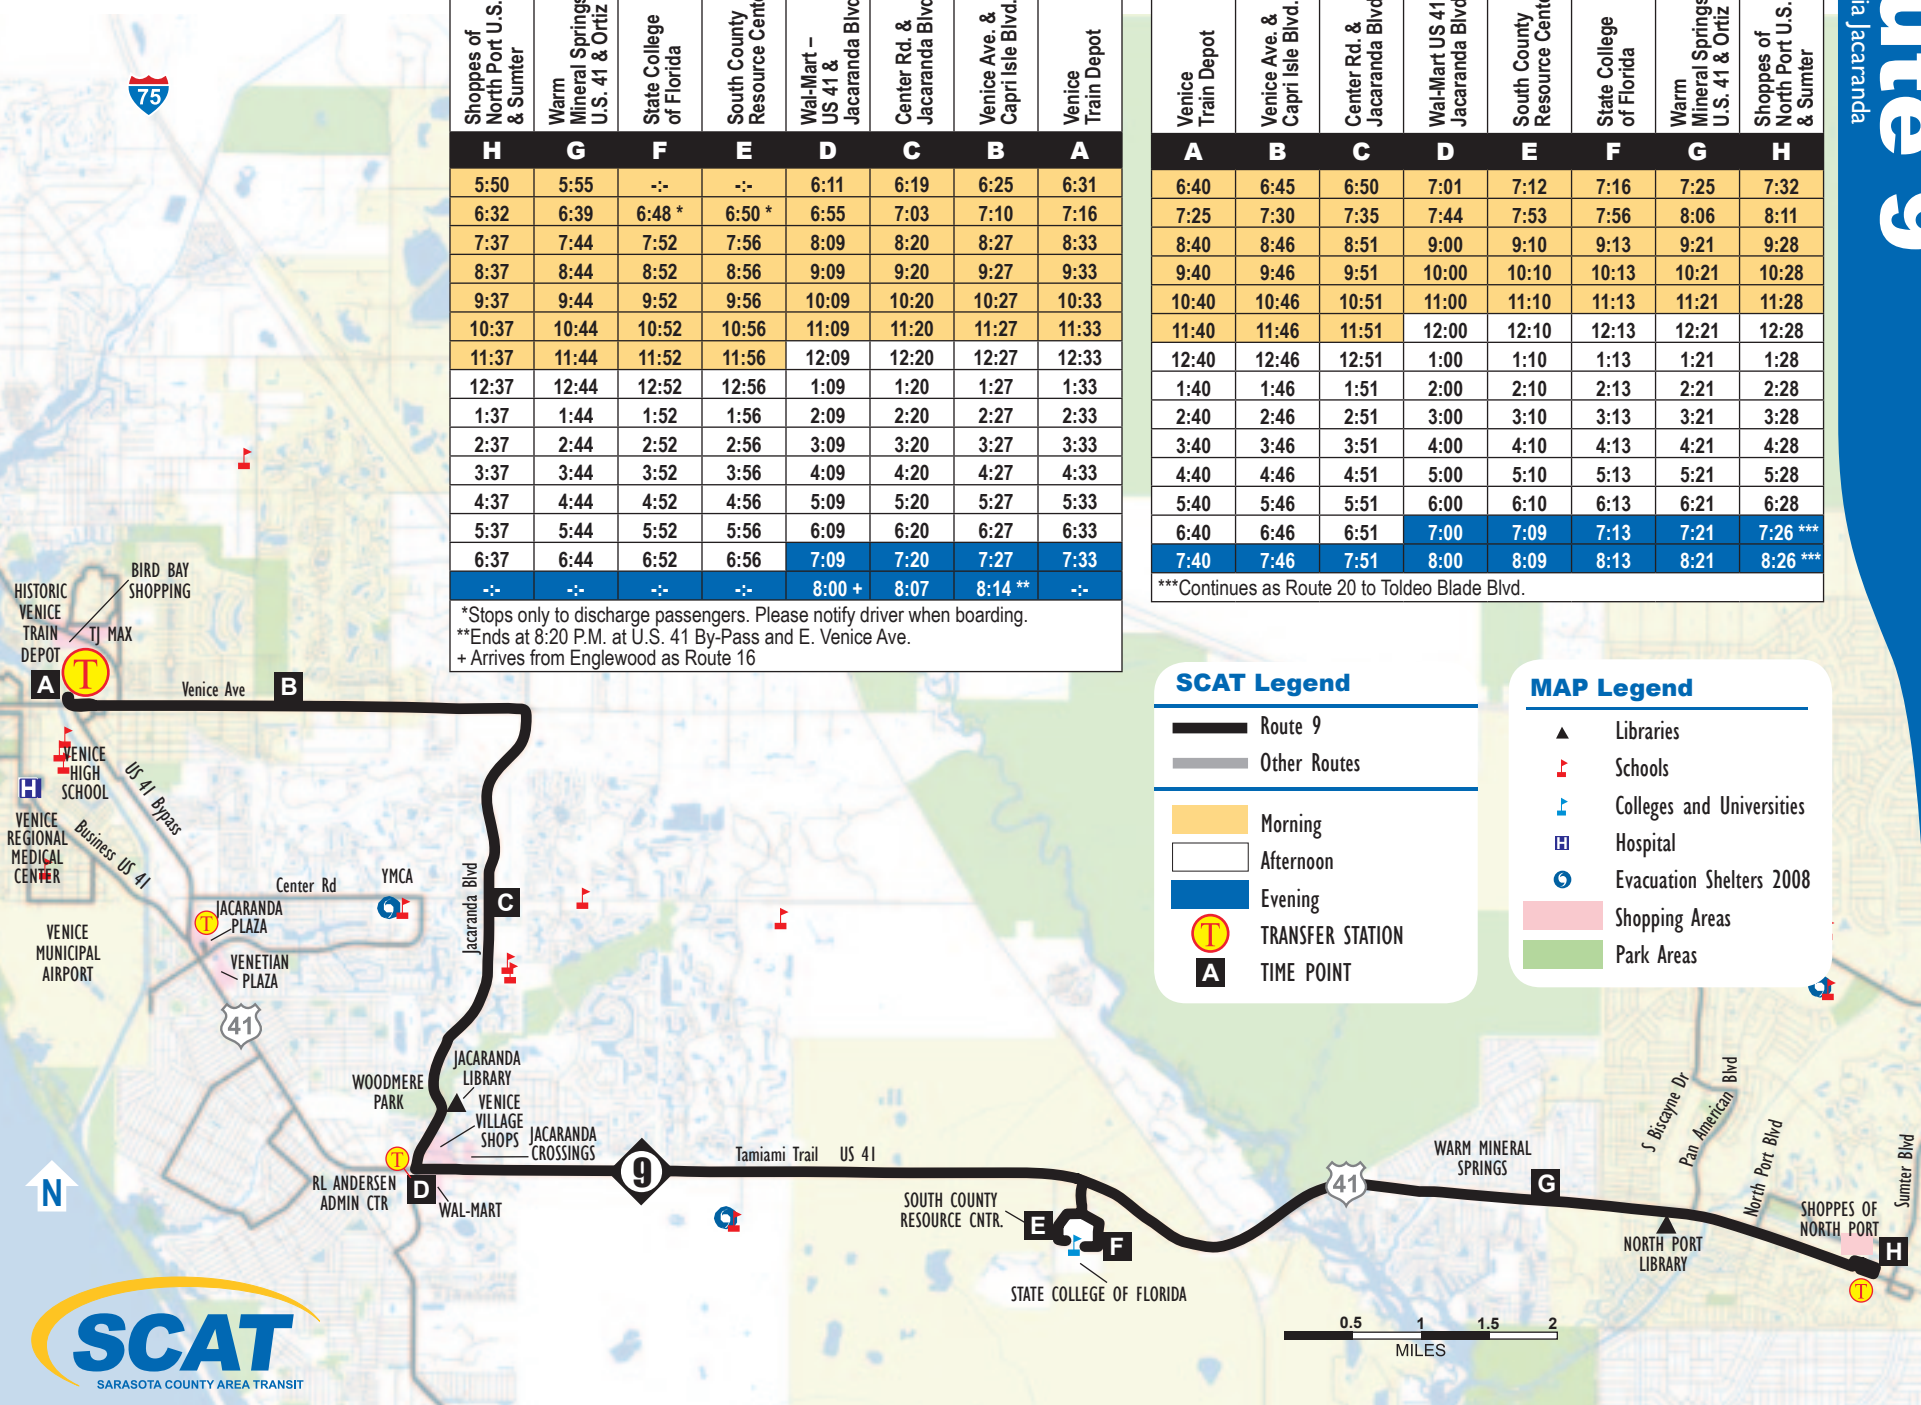

Monday-Saturday 9

INBOUND to Venice Train Depot

Shoppes of North Port U.S. 41 & Sumter	Warm Mineral Springs U.S. 41 & Ortiz	State College of Florida	South County Resource Center	Wal-Mart - US 41 & Jacaranda Blvd.	Center Rd. & Jacaranda Blvd.	Venice Ave. & Capri Isle Blvd.	Venice Train Depot
H	G	F	E	D	C	B	A
5:50	5:55	--	--	6:11	6:19	6:25	6:31
6:32	6:39	6:48 *	6:50 *	6:55	7:03	7:10	7:16
7:37	7:44	7:52	7:56	8:09	8:20	8:27	8:33
8:37	8:44	8:52	8:56	9:09	9:20	9:27	9:33
9:37	9:44	9:52	9:56	10:09	10:20	10:27	10:33
10:37	10:44	10:52	10:56	11:09	11:20	11:27	11:33
11:37	11:44	11:52	11:56	12:09	12:20	12:27	12:33
12:37	12:44	12:52	12:56	1:09	1:20	1:27	1:33
1:37	1:44	1:52	1:56	2:09	2:20	2:27	2:33
2:37	2:44	2:52	2:56	3:09	3:20	3:27	3:33
3:37	3:44	3:52	3:56	4:09	4:20	4:27	4:33
4:37	4:44	4:52	4:56	5:09	5:20	5:27	5:33
5:37	5:44	5:52	5:56	6:09	6:20	6:27	6:33
6:37	6:44	6:52	6:56	7:09	7:20	7:27	7:33
--	--	--	--	8:00 +	8:07	8:14 **	--

*Stops only to discharge passengers. Please notify driver when boarding.
 **Ends at 8:20 P.M. at U.S. 41 By-Pass and E. Venice Ave.
 + Arrives from Englewood as Route 16

Monday-Saturday 9

OUTBOUND to Shoppes of North Port

***Continues as Route 20 to Toldeo Blade Blvd.

SCAT Legend

- Route 9 (thick black line)
- Other Routes (thin grey line)
- Morning (yellow background)
- Afternoon (white background)
- Evening (blue background)
- TRANSFER STATION (T in a circle)
- TIME POINT (A in a square)