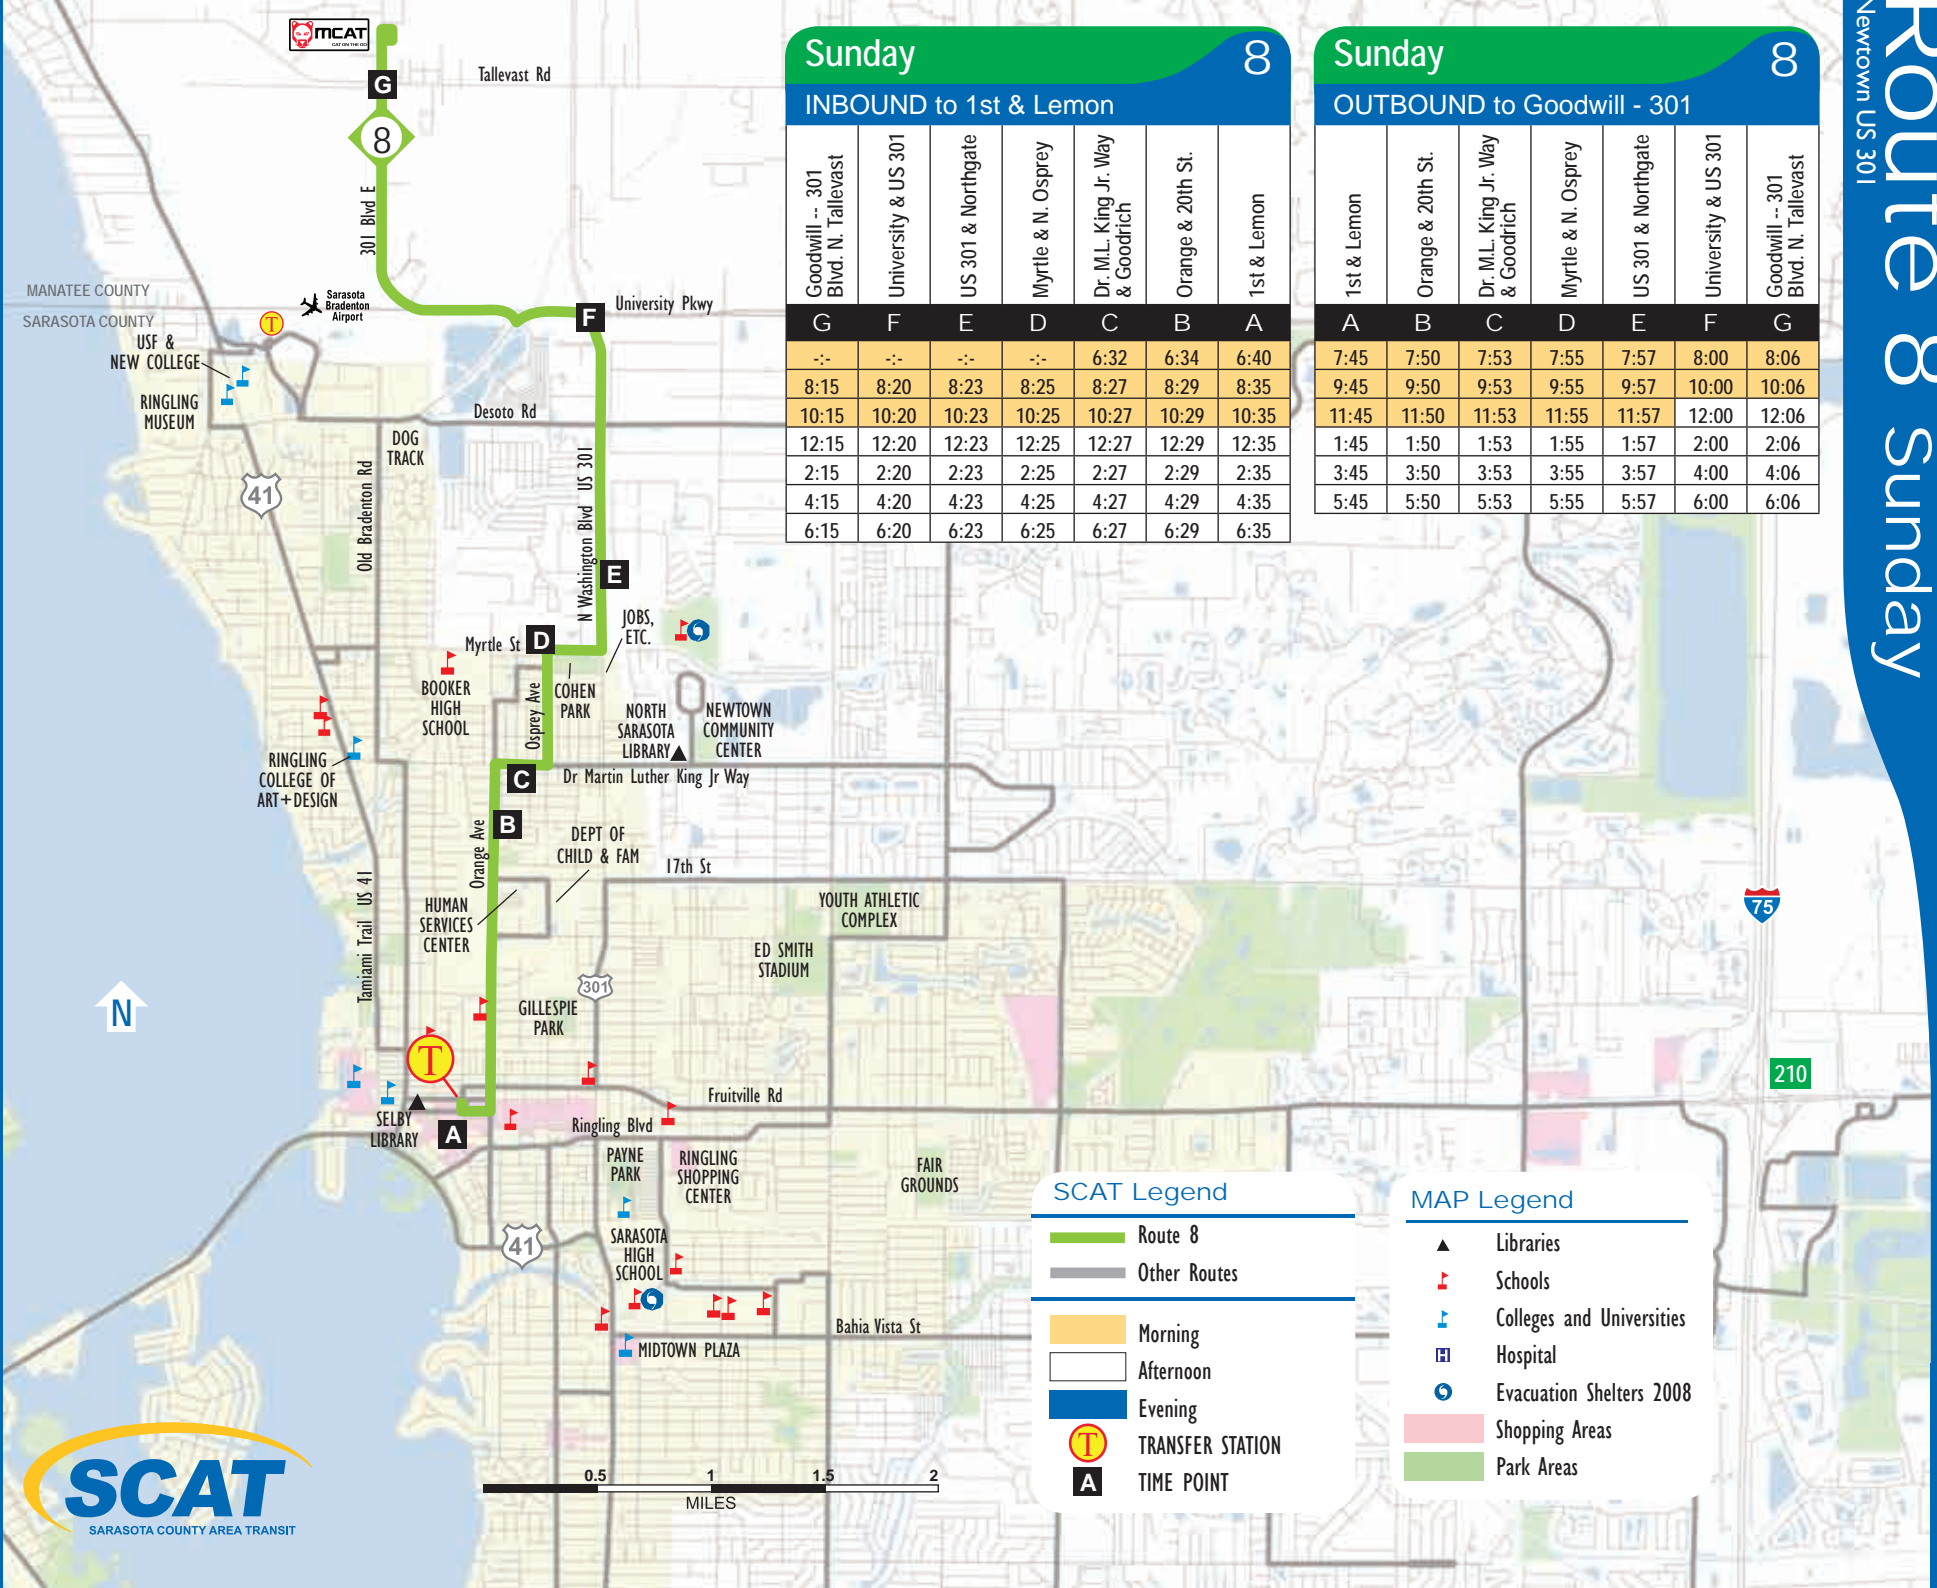

Route 8 Sunday
Newtown US 301

Sunday							8
INBOUND to 1st & Lemon							
Goodwill -- 301 Blvd. N. Tallevast	University & US 301	US 301 & Northgate	Myrtle & N. Osprey	Dr. M.L. King Jr. Way & Goodrich	Orange & 20th St.	1st & Lemon	
G	F	E	D	C	B	A	
--	--	--	--	6:32	6:34	6:40	
8:15	8:20	8:23	8:25	8:27	8:29	8:35	
10:15	10:20	10:23	10:25	10:27	10:29	10:35	
12:15	12:20	12:23	12:25	12:27	12:29	12:35	
2:15	2:20	2:23	2:25	2:27	2:29	2:35	
4:15	4:20	4:23	4:25	4:27	4:29	4:35	
6:15	6:20	6:23	6:25	6:27	6:29	6:35	

Sunday							8
OUTBOUND to Goodwill - 301							
1st & Lemon	Orange & 20th St.	Dr. M.L. King Jr. Way & Goodrich	Myrtle & N. Osprey	US 301 & Northgate	University & US 301	Goodwill -- 301 Blvd. N. Tallevast	
A	B	C	D	E	F	G	
7:45	7:50	7:53	7:55	7:57	8:00	8:06	
9:45	9:50	9:53	9:55	9:57	10:00	10:06	
11:45	11:50	11:53	11:55	11:57	12:00	12:06	
1:45	1:50	1:53	1:55	1:57	2:00	2:06	
3:45	3:50	3:53	3:55	3:57	4:00	4:06	
5:45	5:50	5:53	5:55	5:57	6:00	6:06	

SCAT Legend

- Route 8
- Other Routes
- Morning
- Afternoon
- Evening
- TRANSFER STATION
- TIME POINT

MAP Legend

- Libraries
- Schools
- Colleges and Universities
- Hospital
- Evacuation Shelters 2008
- Shopping Areas
- Park Areas