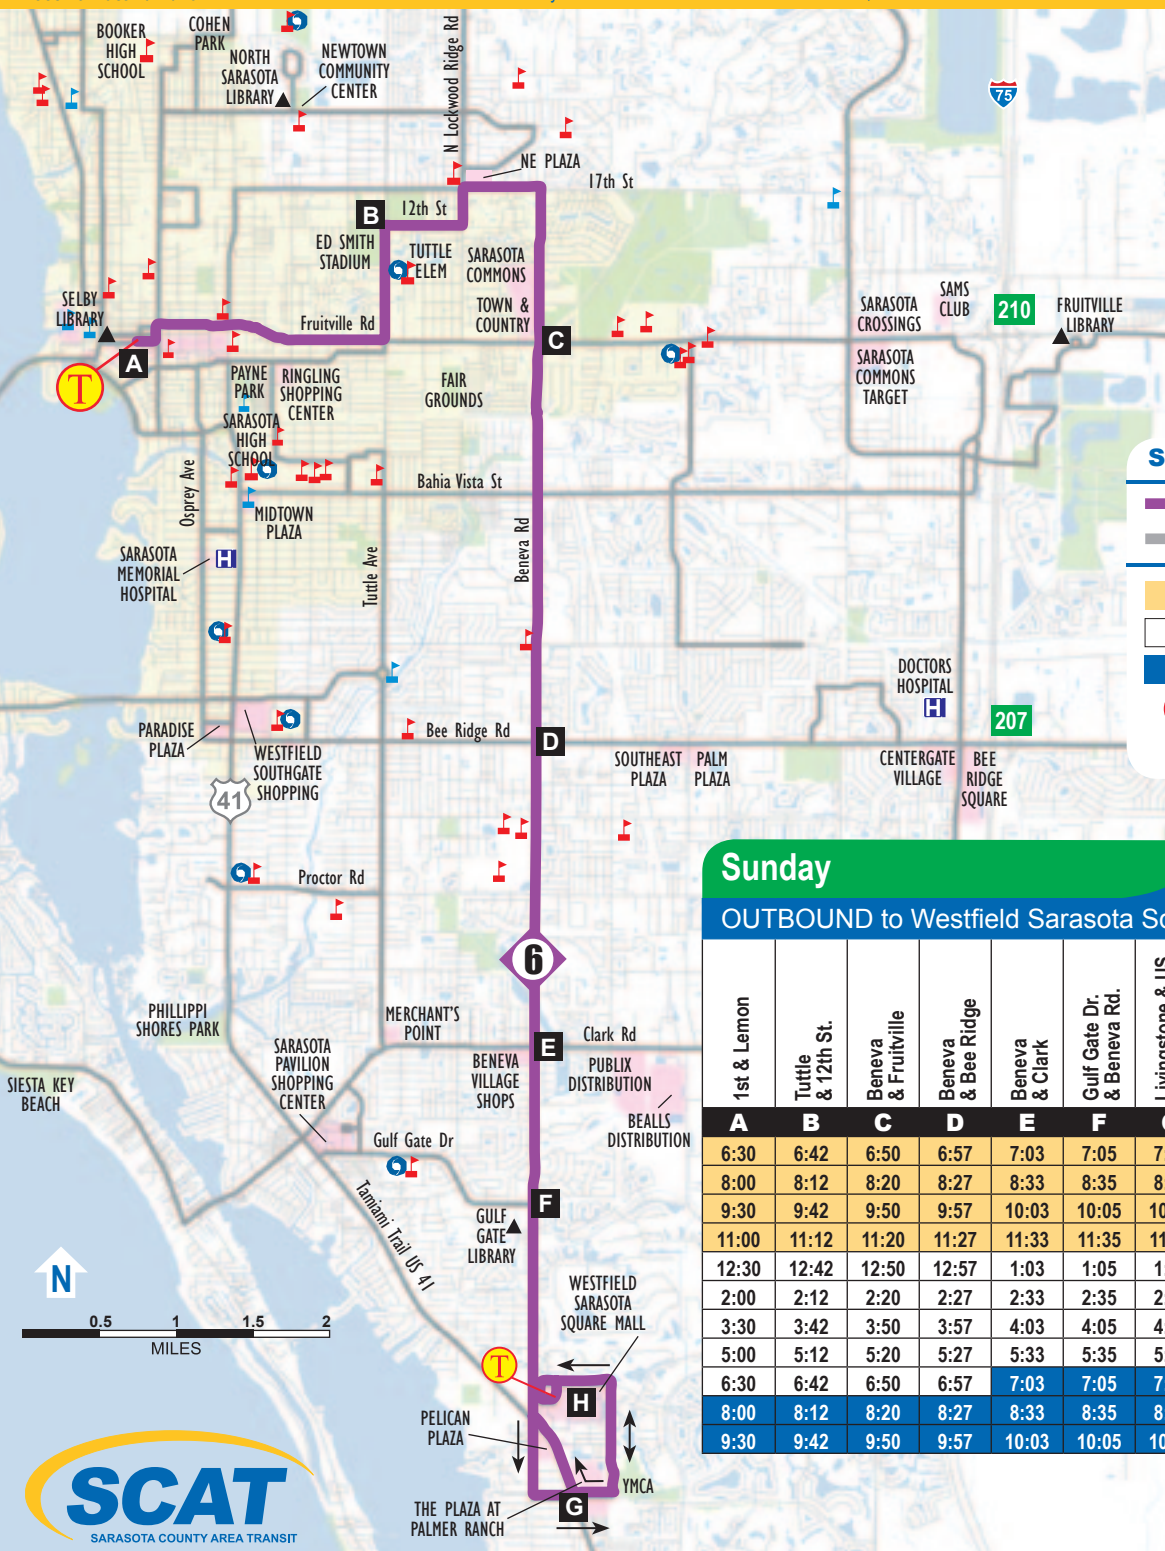

Beneva
Route 6 SUNDAY

SCAT Legend

- Route 6
- Other Routes
- Morning
- Afternoon
- Evening
- T TRANSFER STATION
- A TIME POINT

MAP Legend

- ▲ Libraries
- ▲ Schools
- ⌋ Colleges and Universities
- H Hospital
- O Evacuation Shelters 2008
- Shopping Areas
- Park Areas

Sunday 6
OUTBOUND to Westfield Sarasota Sq. Mall

	1st & Lemon	Tuttle & 12th St.	Beneva & Fruitville	Beneva & Bee Ridge	Beneva & Clark	Gulf Gate Dr. & Beneva Rd.	Livingstone & US 41 via Vamo Rd.	Westfield Sarasota Square Mall
	A	B	C	D	E	F	G	H
6:30	6:42	6:50	6:57	7:03	7:05	7:08	7:15	
8:00	8:12	8:20	8:27	8:33	8:35	8:38	8:45	
9:30	9:42	9:50	9:57	10:03	10:05	10:08	10:15	
11:00	11:12	11:20	11:27	11:33	11:35	11:38	11:45	
12:30	12:42	12:50	12:57	1:03	1:05	1:08	1:15	
2:00	2:12	2:20	2:27	2:33	2:35	2:38	2:45	
3:30	3:42	3:50	3:57	4:03	4:05	4:08	4:15	
5:00	5:12	5:20	5:27	5:33	5:35	5:38	5:45	
6:30	6:42	6:50	6:57	7:03	7:05	7:08	7:15	
8:00	8:12	8:20	8:27	8:33	8:35	8:38	8:45	
9:30	9:42	9:50	9:57	10:03	10:05	10:08	10:15	

Sunday 6
INBOUND to 1st & Lemon

	Westfield Sarasota Square Mall	Central Sarasota Parkway & US 41	Gulf Gate Dr. & Beneva Rd.	Beneva & Clark	Beneva & Bee Ridge	Beneva & Fruitville	Tuttle & 12th St.	1st & Lemon
	H	G	F	E	D	C	B	A
	- : -	- : -	- : -	6:14	6:20	6:28	6:37	6:47
	7:35	7:38	7:42	7:44	7:50	7:58	8:07	8:17
	9:05	9:08	9:12	9:14	9:20	9:28	9:37	9:47
	10:35	10:38	10:42	10:44	10:50	10:58	11:07	11:17
	12:05	12:08	12:12	12:14	12:20	12:28	12:37	12:47
	1:35	1:38	1:42	1:44	1:50	1:58	2:07	2:17
	3:05	3:08	3:12	3:14	3:20	3:28	3:37	3:47
	4:35	4:38	4:42	4:44	4:50	4:58	5:07	5:17
	6:05	6:08	6:12	6:14	6:20	6:28	6:37	6:47
	7:35	7:38	7:42	7:44	7:50	7:58	8:07	8:17
	9:05	9:08	9:12	9:14	9:20	9:28	9:37	9:47
	10:15	10:18	10:22	10:24	- : -	- : -	- : -	- : -