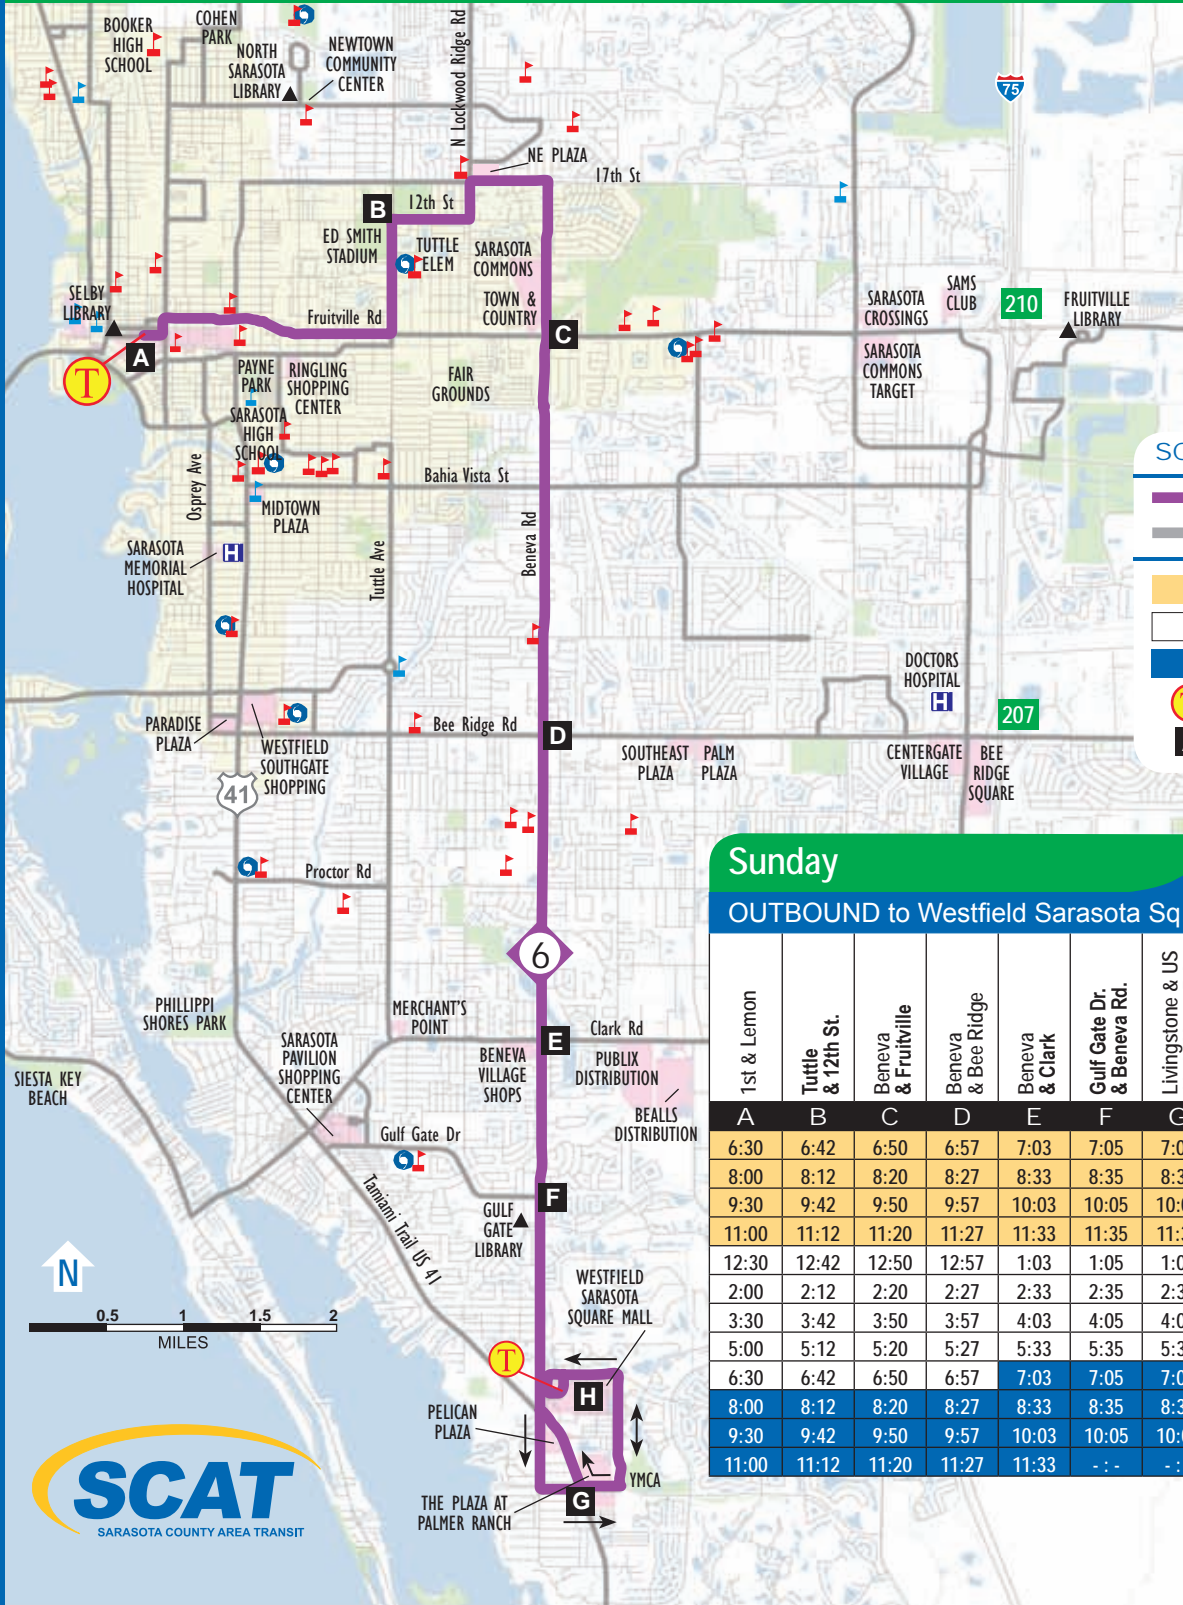

Beneva
Route 6 SUNDAY

For more information on SCAT services, call 941-861-5000 or visit www.scgov.net/SCAT.

SCAT Legend

- Route 6
- Other Routes
- Morning
- Afternoon
- Evening
- T TRANSFER STATION
- A TIME POINT

MAP Legend

- ▲ Libraries
- ▲ Schools
- ▲ Colleges and Universities
- H Hospital
- Evacuation Shelters 2008
- Shopping Areas
- Park Areas

Sunday								6
OUTBOUND to Westfield Sarasota Sq. Mall								
1st & Lemon	Tuttle & 12th St.	Beneva & Fruitville	Beneva & Bee Ridge	Beneva & Clark	Gulf Gate Dr. & Beneva Rd.	Livingstone & US 41 via Vamo Rd.	Westfield Sarasota Square Mall	
A	B	C	D	E	F	G	H	
6:30	6:42	6:50	6:57	7:03	7:05	7:08	7:15	
8:00	8:12	8:20	8:27	8:33	8:35	8:38	8:45	
9:30	9:42	9:50	9:57	10:03	10:05	10:08	10:15	
11:00	11:12	11:20	11:27	11:33	11:35	11:38	11:45	
12:30	12:42	12:50	12:57	1:03	1:05	1:08	1:15	
2:00	2:12	2:20	2:27	2:33	2:35	2:38	2:45	
3:30	3:42	3:50	3:57	4:03	4:05	4:08	4:15	
5:00	5:12	5:20	5:27	5:33	5:35	5:38	5:45	
6:30	6:42	6:50	6:57	7:03	7:05	7:08	7:15	
8:00	8:12	8:20	8:27	8:33	8:35	8:38	8:45	
9:30	9:42	9:50	9:57	10:03	10:05	10:08	10:15	
11:00	11:12	11:20	11:27	11:33	-:-	-:-	-:-	

Sunday								6
INBOUND to 1st & Lemon								
Westfield Sarasota Square Mall	Central Sarasota Parkway & US 41	Gulf Gate Dr. & Beneva Rd.	Beneva & Clark	Beneva & Bee Ridge	Beneva & Fruitville	Tuttle & 12th St.	1st & Lemon	
H	G	F	E	D	C	B	A	
-	-	-	6:14	6:20	6:28	6:37	6:47	
7:35	7:38	7:42	7:44	7:50	7:58	8:07	8:17	
9:05	9:08	9:12	9:14	9:20	9:28	9:37	9:47	
10:35	10:38	10:42	10:44	10:50	10:58	11:07	11:17	
12:05	12:08	12:12	12:14	12:20	12:28	12:37	12:47	
1:35	1:38	1:42	1:44	1:50	1:58	2:07	2:17	
3:05	3:08	3:12	3:14	3:20	3:28	3:37	3:47	
4:35	4:38	4:42	4:44	4:50	4:58	5:07	5:17	
6:05	6:08	6:12	6:14	6:20	6:28	6:37	6:47	
7:35	7:38	7:42	7:44	7:50	7:58	8:07	8:17	
9:05	9:08	9:12	9:14	9:20	9:28	9:37	9:47	
10:35	10:38	10:42	10:44	10:50	10:58	11:07	11:17	