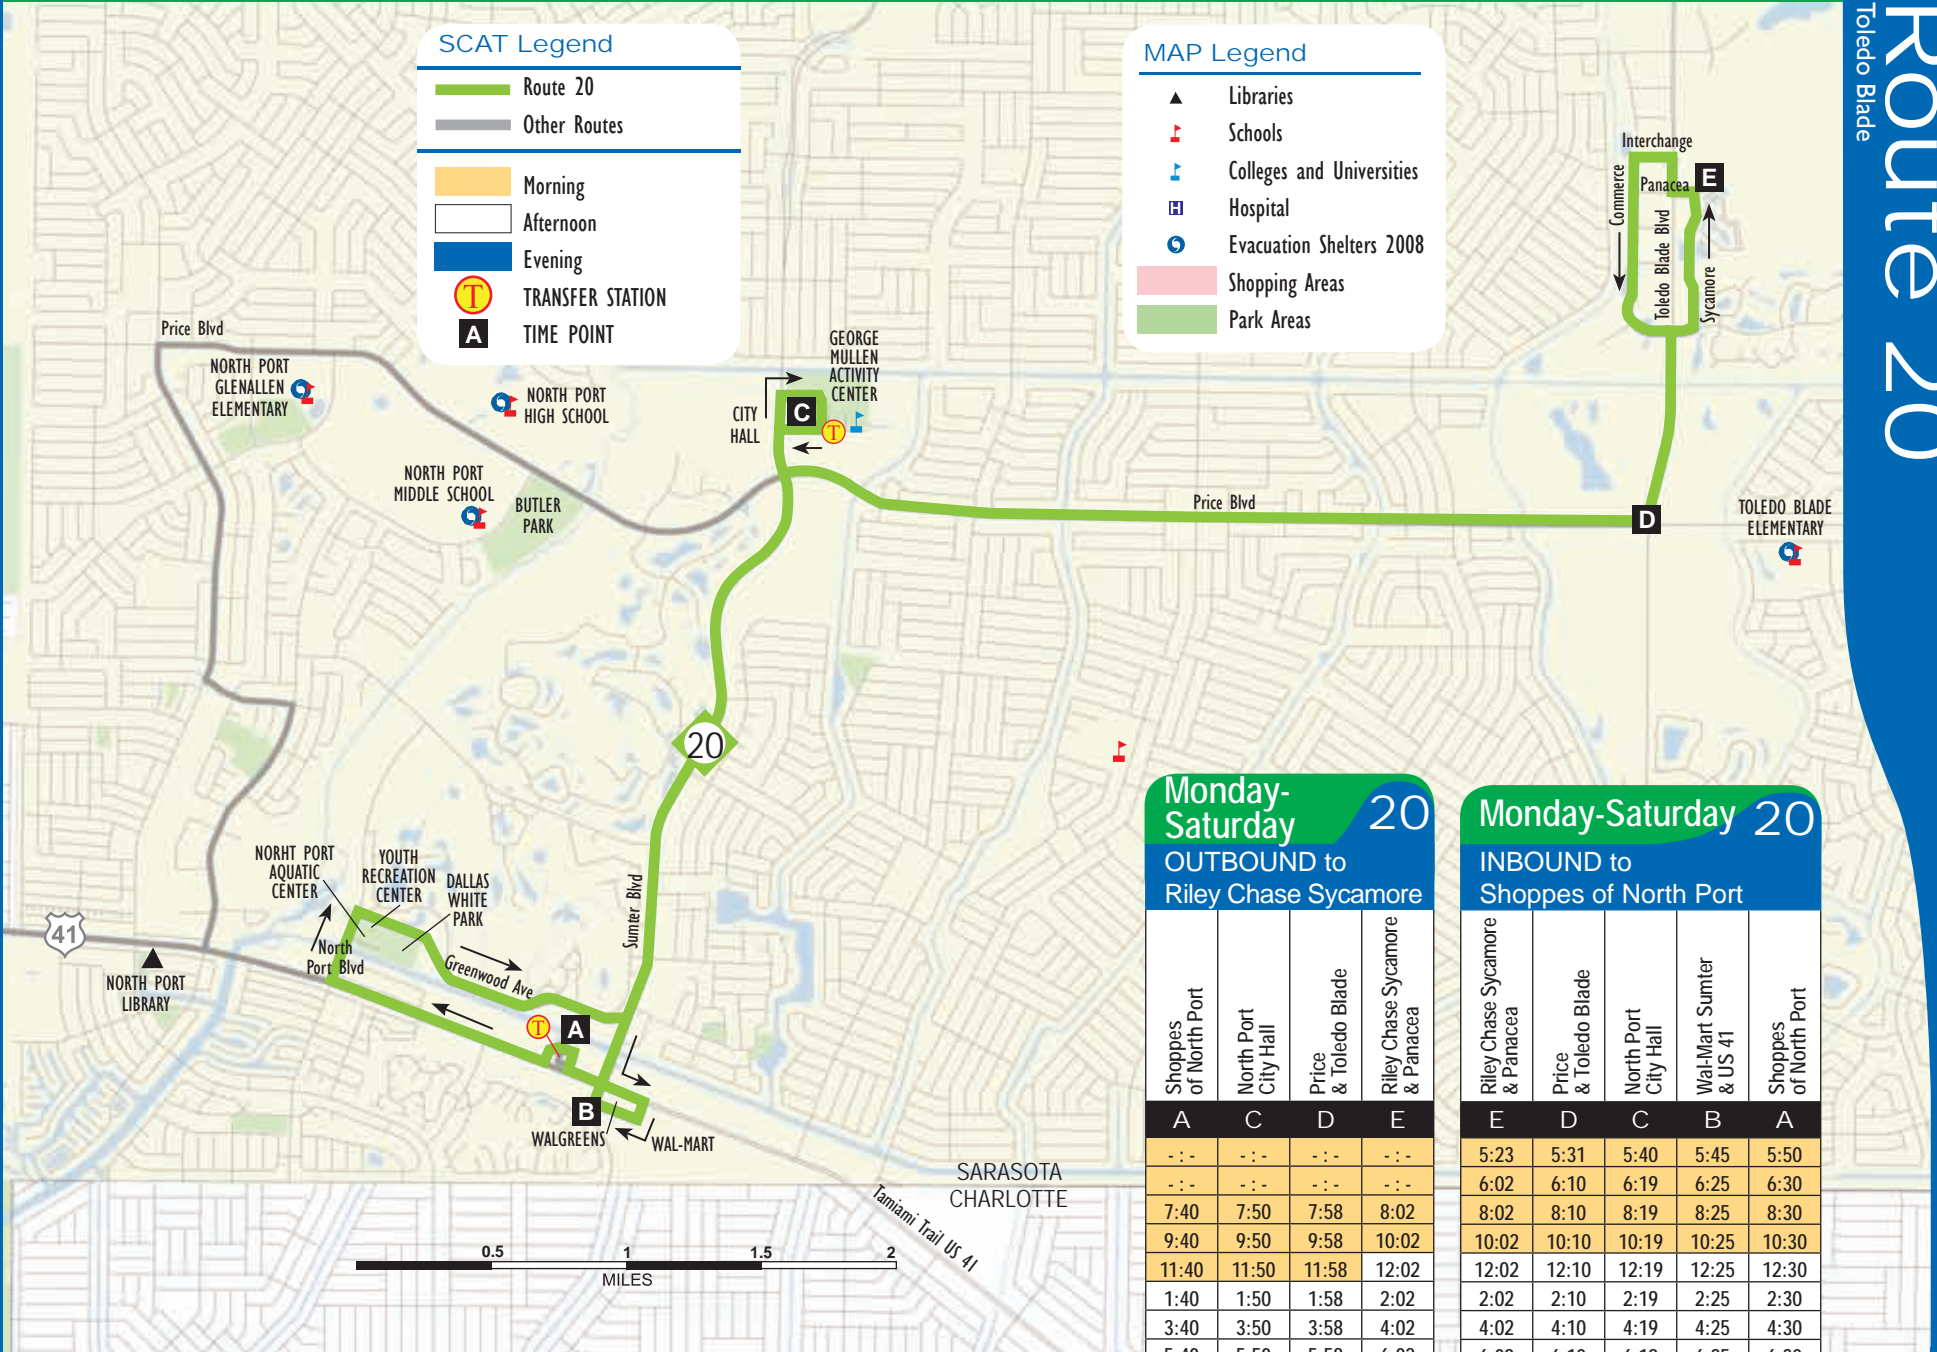

SCAT Legend

- Route 20
- Other Routes
- Morning
- Afternoon
- Evening
- T TRANSFER STATION
- A TIME POINT

MAP Legend

- Libraries
- Schools
- Colleges and Universities
- Hospital
- Evacuation Shelters 2008
- Shopping Areas
- Park Areas

Monday-Saturday 20

OUTBOUND to Riley Chase Sycamore

Shoppes of North Port	North Port City Hall	Price & Toledo Blade	Riley Chase Sycamore & Panacea
A	C	D	E
-:-	-:-	-:-	-:-
-:-	-:-	-:-	-:-
7:40	7:50	7:58	8:02
9:40	9:50	9:58	10:02
11:40	11:50	11:58	12:02
1:40	1:50	1:58	2:02
3:40	3:50	3:58	4:02
5:40	5:50	5:58	6:02
6:40*	7:07	7:15	7:19
7:30	7:38	7:46	7:50
8:30	8:38	8:46	8:50

Direct connections are available from Venice via Route 9.
* via Route 29 Glenallen

Monday-Saturday 20

INBOUND to Shoppes of North Port

Riley Chase Sycamore & Panacea	Price & Toledo Blade	North Port City Hall	Wal-Mart Sumter & US 41	Shoppes of North Port
E	D	C	B	A
5:23	5:31	5:40	5:45	5:50
6:02	6:10	6:19	6:25	6:30
8:02	8:10	8:19	8:25	8:30
10:02	10:10	10:19	10:25	10:30
12:02	12:10	12:19	12:25	12:30
2:02	2:10	2:19	2:25	2:30
4:02	4:10	4:19	4:25	4:30
6:02	6:10	6:19	6:25	6:30
-:-	-:-	-:-	-:-	-:-
-:-	-:-	-:-	-:-	-:-

Passengers may remain on the bus between Routes 20 and 29 at no extra fare.