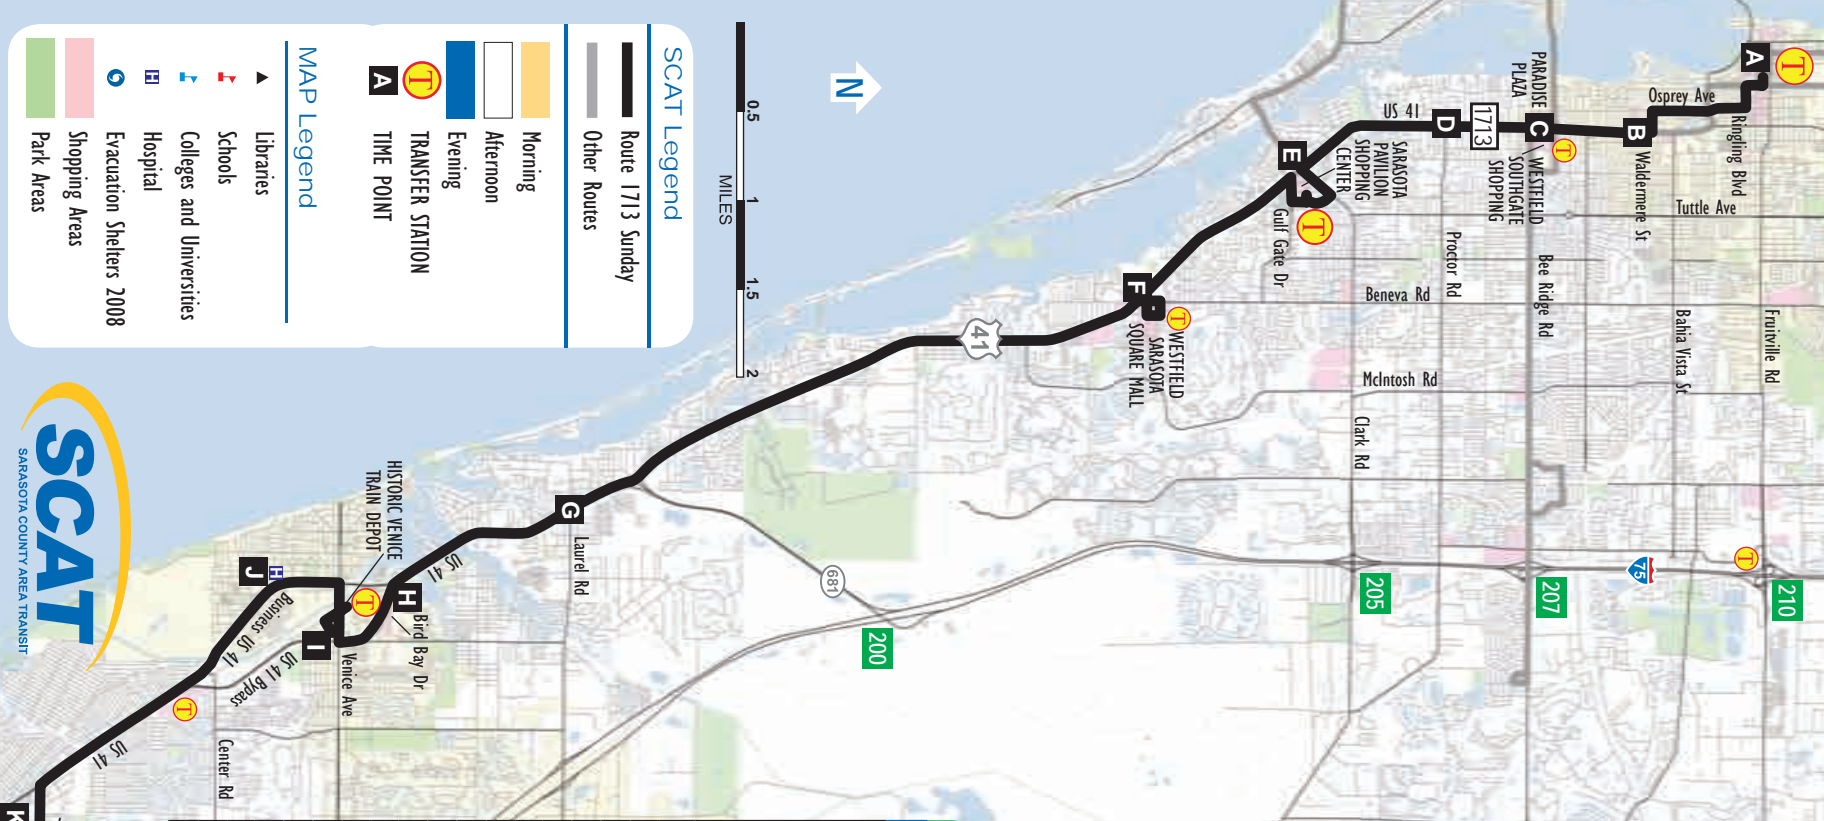

Route 1713 SUNDAY

Trail - Jacaranda

Route 1713 Sunday & 1411 Sunday

Para mayor información sobre los servicios SCAT, llamar al 941-861-5000 o visitar www.scgov.net/SCAT.

Effective Date 7/17/10

SCAT Legend

- Route 1713 Sunday
- Other Routes
- Morning
- Afternoon
- Evening
- TRANSFER STATION
- TIME POINT

MAP Legend

- Libraries
- Schools
- Colleges and Universities
- Hospital
- Evacuation Shelters 2008
- Shopping Areas
- Park Areas

SUNDAY		OUTBOUND to Wal-Mart US 41 and Jacaranda																															
SUNDAY		A	B	C	D	E	F	G	H	I	J	K	1713																				
6:30	6:35	6:40	6:45	6:50	7:00	7:10	7:15	7:15	7:17	7:20	7:30	1st & Lemon	Memorial Hospital U.S. 41 & Waldemere	Westfield Southgate Mall	Landings U.S. 41 & Proctor	Sarasota Pavillion	Westfield Sarasota Square Mall	U.S. 41 & Laurel Rd.	U.S. 41 Bypass & Bird Bay Dr.	Venice Ave. & Warfield	Venice Hospital	Wal-Mart U.S. 41 & Jacaranda											
7:15	7:23	7:27	7:33	7:38	7:48	8:04	8:09	8:11	8:14	8:24	8:15	8:23	8:27	8:33	8:38	8:48	9:04	9:09	9:11	9:14	9:24	8:15	8:23	8:27	8:33	8:38	8:48	9:04	9:09	9:11	9:14	9:24	
9:15	9:23	9:27	9:33	9:38	9:48	10:04	10:09	10:11	10:14	10:24	10:15	10:23	10:27	10:33	10:38	10:48	11:04	11:09	11:11	11:14	11:24	11:15	11:23	11:27	11:33	11:38	11:48	12:04	12:09	12:11	12:14	12:24	
12:15	12:23	12:27	12:33	12:38	12:48	1:04	1:09	1:11	1:14	1:24	1:15	1:23	1:27	1:33	1:38	1:48	2:04	2:09	2:11	2:14	2:24	2:15	2:23	2:27	2:33	2:38	2:48	3:04	3:09	3:11	3:14	3:24	
3:15	3:23	3:27	3:33	3:38	3:48	4:04	4:09	4:11	4:14	4:24	4:15	4:23	4:27	4:33	4:38	4:48	5:04	5:09	5:11	5:14	5:24	5:15	5:23	5:27	5:33	5:38	5:48	6:04	6:09	6:11	6:14	6:24	
6:15	6:23	6:27	6:33	6:38	6:48	7:04	7:09	7:11	7:14	7:24	7:15	7:23	7:27	7:33	7:38	7:48	8:15	8:23	8:27	8:33	8:38	8:48	9:15	9:20	9:23	9:28	10:00	10:05	10:08	10:13	11:05	11:10	11:13