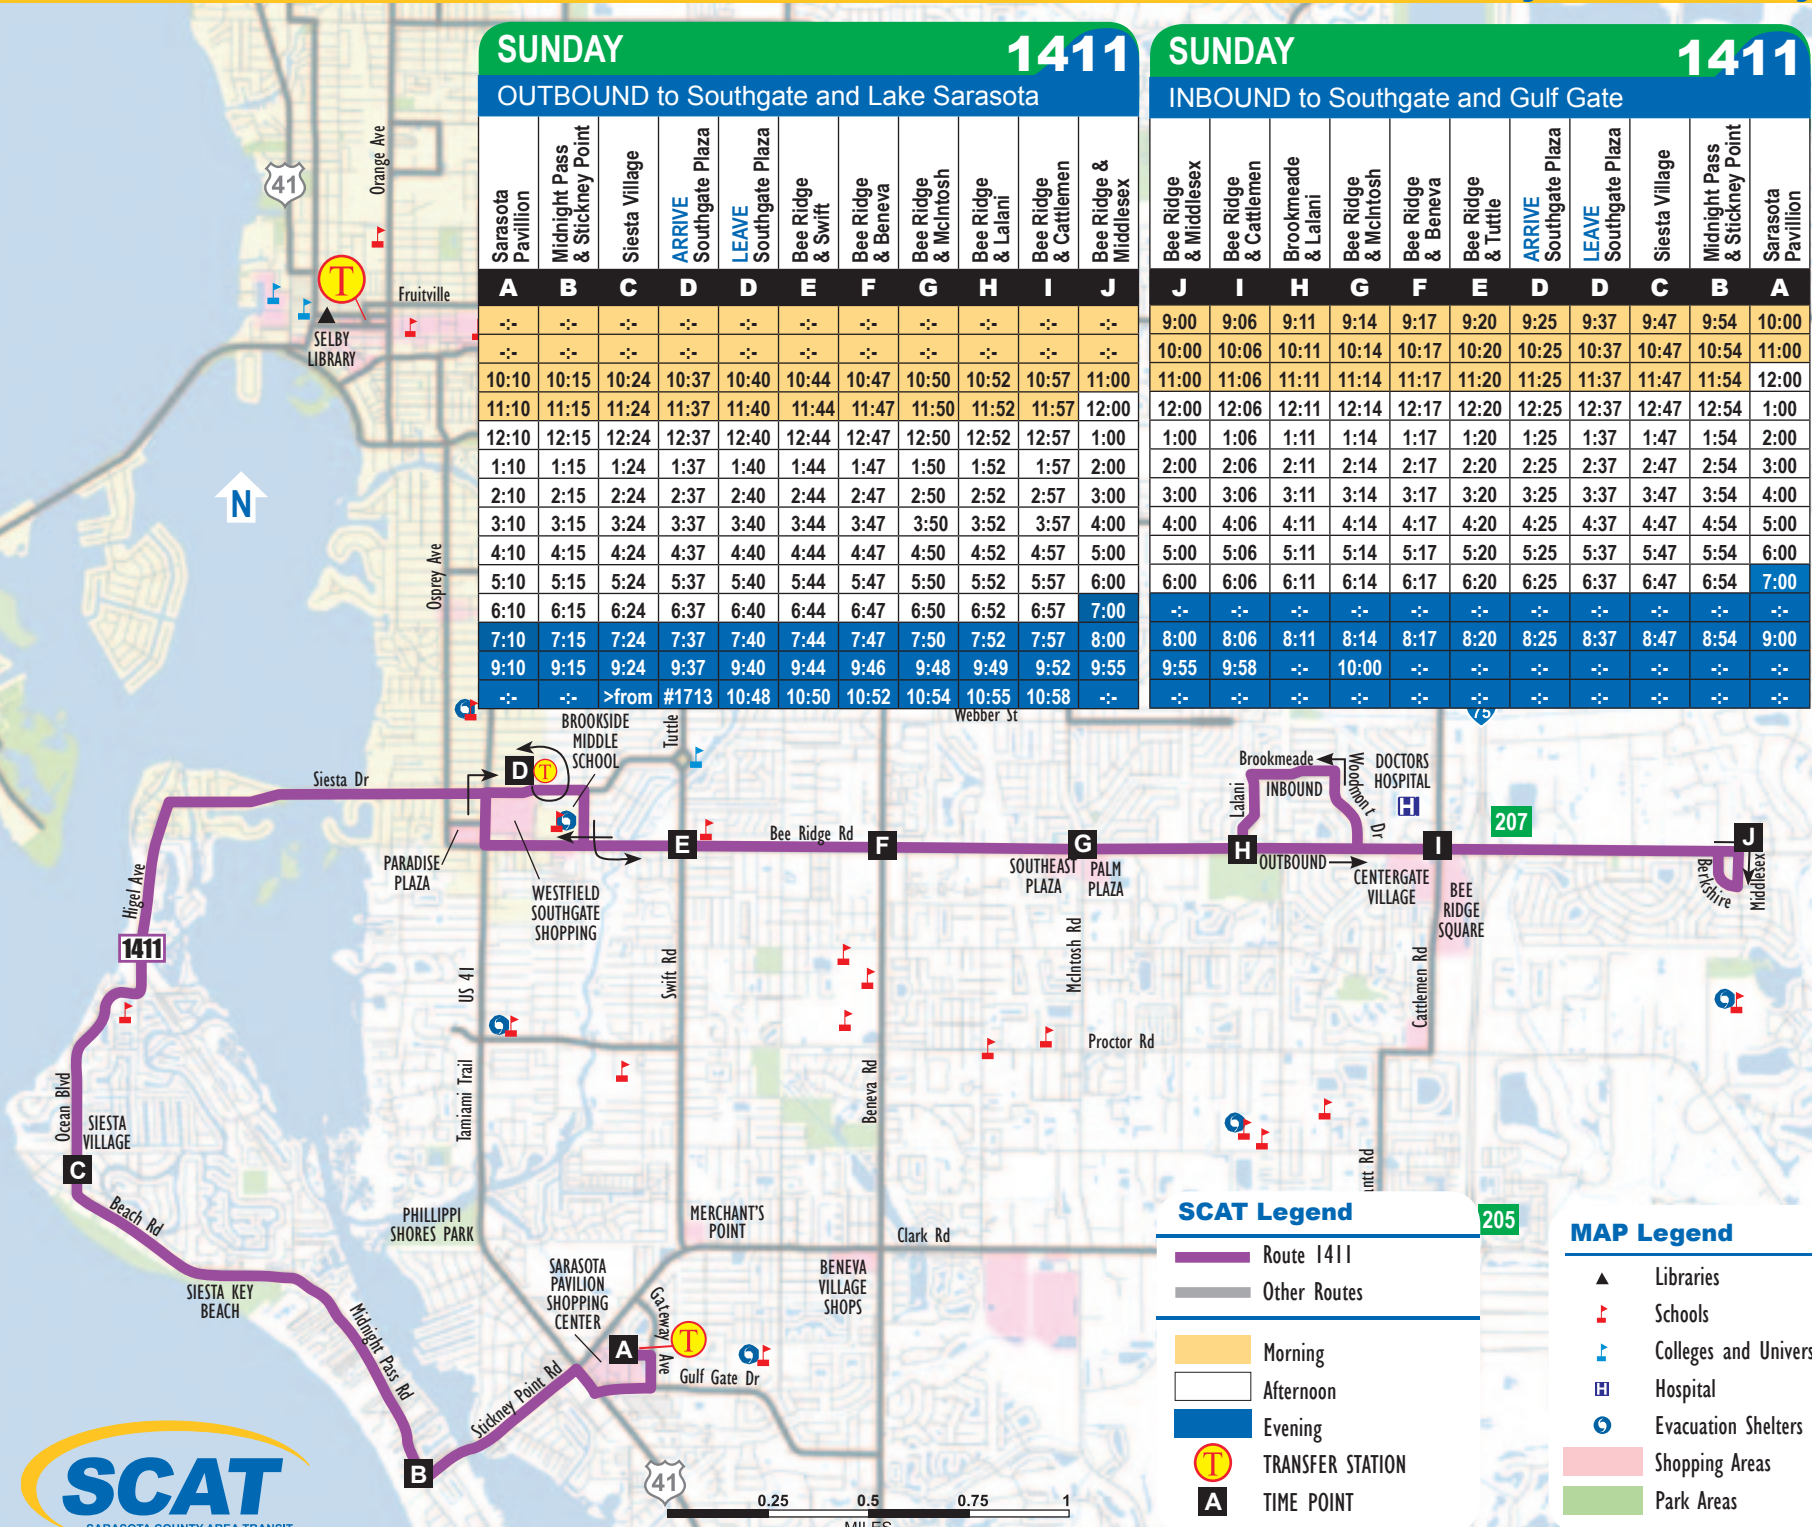

Lake Sarasota—Siesta Key
Route 1411 SUNDAY

SUNDAY 1411

OUTBOUND to Southgate and Lake Sarasota

Sarasota Pavilion	Midnight Pass & Strickney Point	Siesta Village	ARRIVE Southgate Plaza	LEAVE Southgate Plaza	Bee Ridge & Swift	Bee Ridge & Beneva	Bee Ridge & McIntosh	Bee Ridge & Lalani	Bee Ridge & Cattlemen	Bee Ridge & Middlesex
A	B	C	D	D	E	F	G	H	I	J
10:10	10:15	10:24	10:37	10:40	10:44	10:47	10:50	10:52	10:57	11:00
11:10	11:15	11:24	11:37	11:40	11:44	11:47	11:50	11:52	11:57	12:00
12:10	12:15	12:24	12:37	12:40	12:44	12:47	12:50	12:52	12:57	1:00
1:10	1:15	1:24	1:37	1:40	1:44	1:47	1:50	1:52	1:57	2:00
2:10	2:15	2:24	2:37	2:40	2:44	2:47	2:50	2:52	2:57	3:00
3:10	3:15	3:24	3:37	3:40	3:44	3:47	3:50	3:52	3:57	4:00
4:10	4:15	4:24	4:37	4:40	4:44	4:47	4:50	4:52	4:57	5:00
5:10	5:15	5:24	5:37	5:40	5:44	5:47	5:50	5:52	5:57	6:00
6:10	6:15	6:24	6:37	6:40	6:44	6:47	6:50	6:52	6:57	7:00
7:10	7:15	7:24	7:37	7:40	7:44	7:47	7:50	7:52	7:57	8:00
9:10	9:15	9:24	9:37	9:40	9:44	9:46	9:48	9:49	9:52	9:55
>from #1713		10:48	10:50	10:52	10:54	10:55	10:58			

SCAT Legend

- Route 1411
- Other Routes
- Morning
- Afternoon
- Evening
- TRANSFER STATION
- TIME POINT

MAP Legend

- Libraries
- Schools
- Colleges and Universities
- Hospital
- Evacuation Shelters 2008
- Shopping Areas
- Park Areas