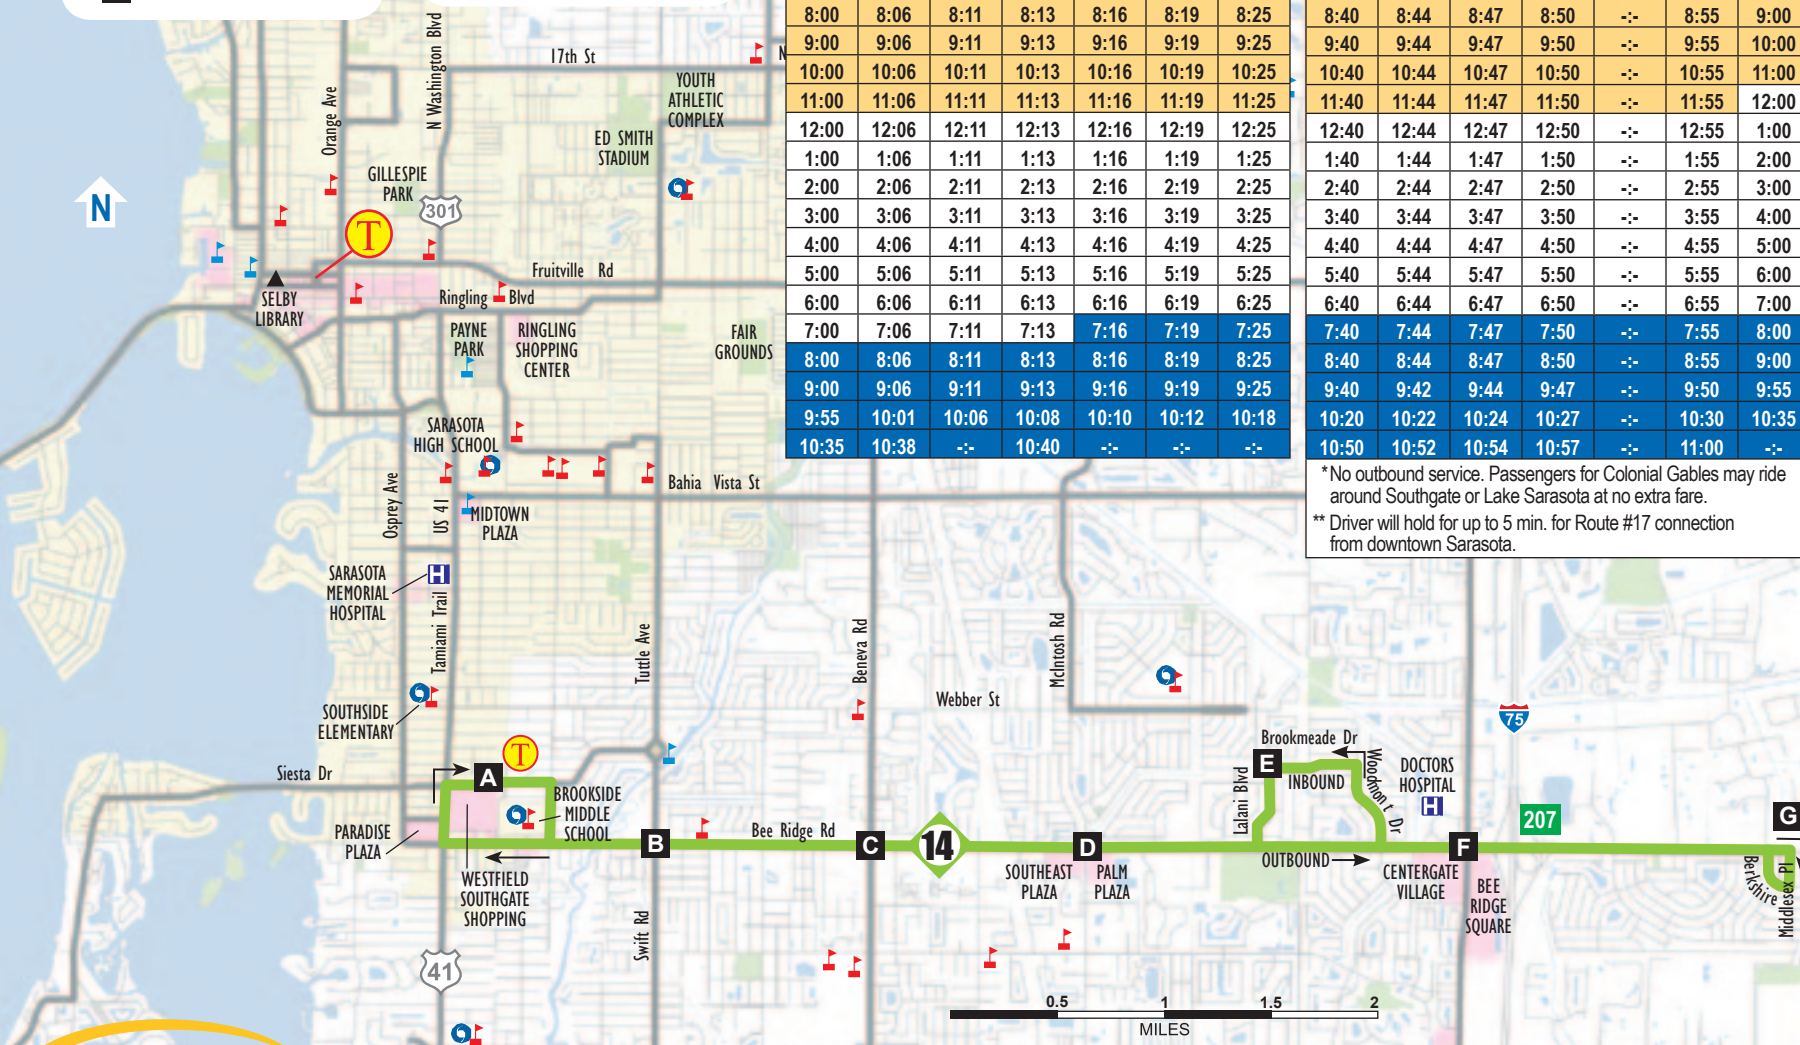

Monday-Saturday

14

OUTBOUND to Lake Sarasota

Westfield Southgate Mall**	Bee Ridge & Swift	Bee Ridge & Beneva	Bee Ridge & McIntosh	Brookmeade & Lalani*	Bee Ridge & Cattlemen	Bee Ridge & Middlesex
A	B	C	D	E	F	G
--	--	--	5:45	--	5:49	5:52
6:42	6:44	6:47	6:50	--	6:55	7:00
7:40	7:44	7:47	7:50	--	7:55	8:00
8:40	8:44	8:47	8:50	--	8:55	9:00
9:40	9:44	9:47	9:50	--	9:55	10:00
10:40	10:44	10:47	10:50	--	10:55	11:00
11:40	11:44	11:47	11:50	--	11:55	12:00
12:40	12:44	12:47	12:50	--	12:55	1:00
1:40	1:44	1:47	1:50	--	1:55	2:00
2:40	2:44	2:47	2:50	--	2:55	3:00
3:40	3:44	3:47	3:50	--	3:55	4:00
4:40	4:44	4:47	4:50	--	4:55	5:00
5:40	5:44	5:47	5:50	--	5:55	6:00
6:40	6:44	6:47	6:50	--	6:55	7:00
7:40	7:44	7:47	7:50	--	7:55	8:00
8:40	8:44	8:47	8:50	--	8:55	9:00
9:40	9:42	9:44	9:47	--	9:50	9:55
10:20	10:22	10:24	10:27	--	10:30	10:35
10:50	10:52	10:54	10:57	--	11:00	--

*No outbound service. Passengers for Colonial Gables may ride around Southgate or Lake Sarasota at no extra fare.
** Driver will hold for up to 5 min. for Route #17 connection from downtown Sarasota.

For more information on SCAT services, call 941-861-5000 or visit www.scgov.net/SCAT.

SCAT 5.27.10