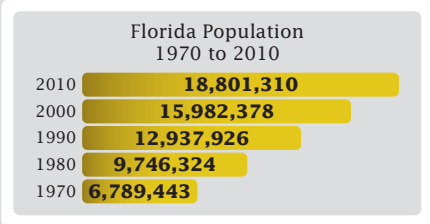

# 2010 Census: Florida Profile

## Population Density by Census Tract

## State Race\* Breakdown

Hispanic or Latino (of any race) makes up **22.5%** of the state population.