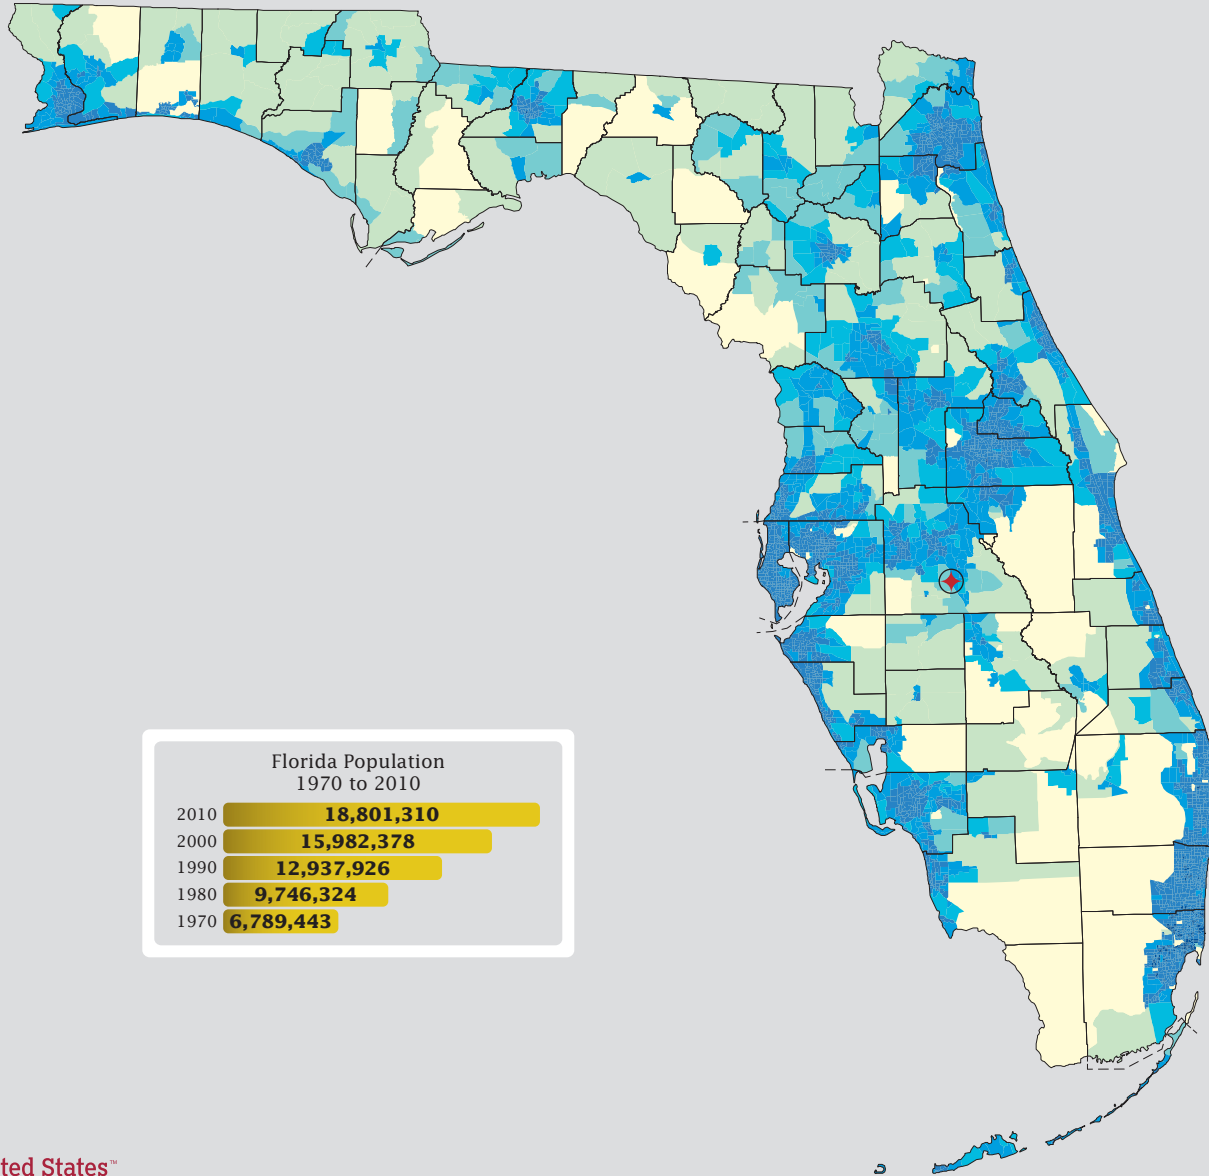

## Population Density by Census Tract

## State Race\* Breakdown

Hispanic or Latino (of any race) makes up **22.5%** of the state population.

## Population by Sex and Age

## People per Square Mile by Census Tract