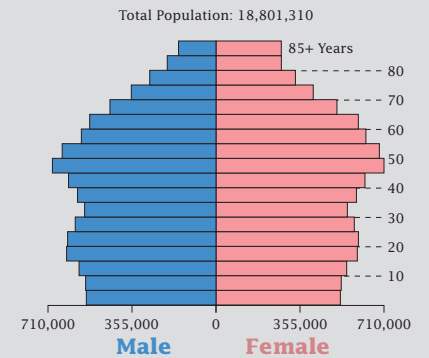

## Population Density by Census Tract

## State Race\* Breakdown

Hispanic or Latino (of any race) makes up **22.5%** of the state population.

## Population by Sex and Age

## People per Square Mile by Census Tract