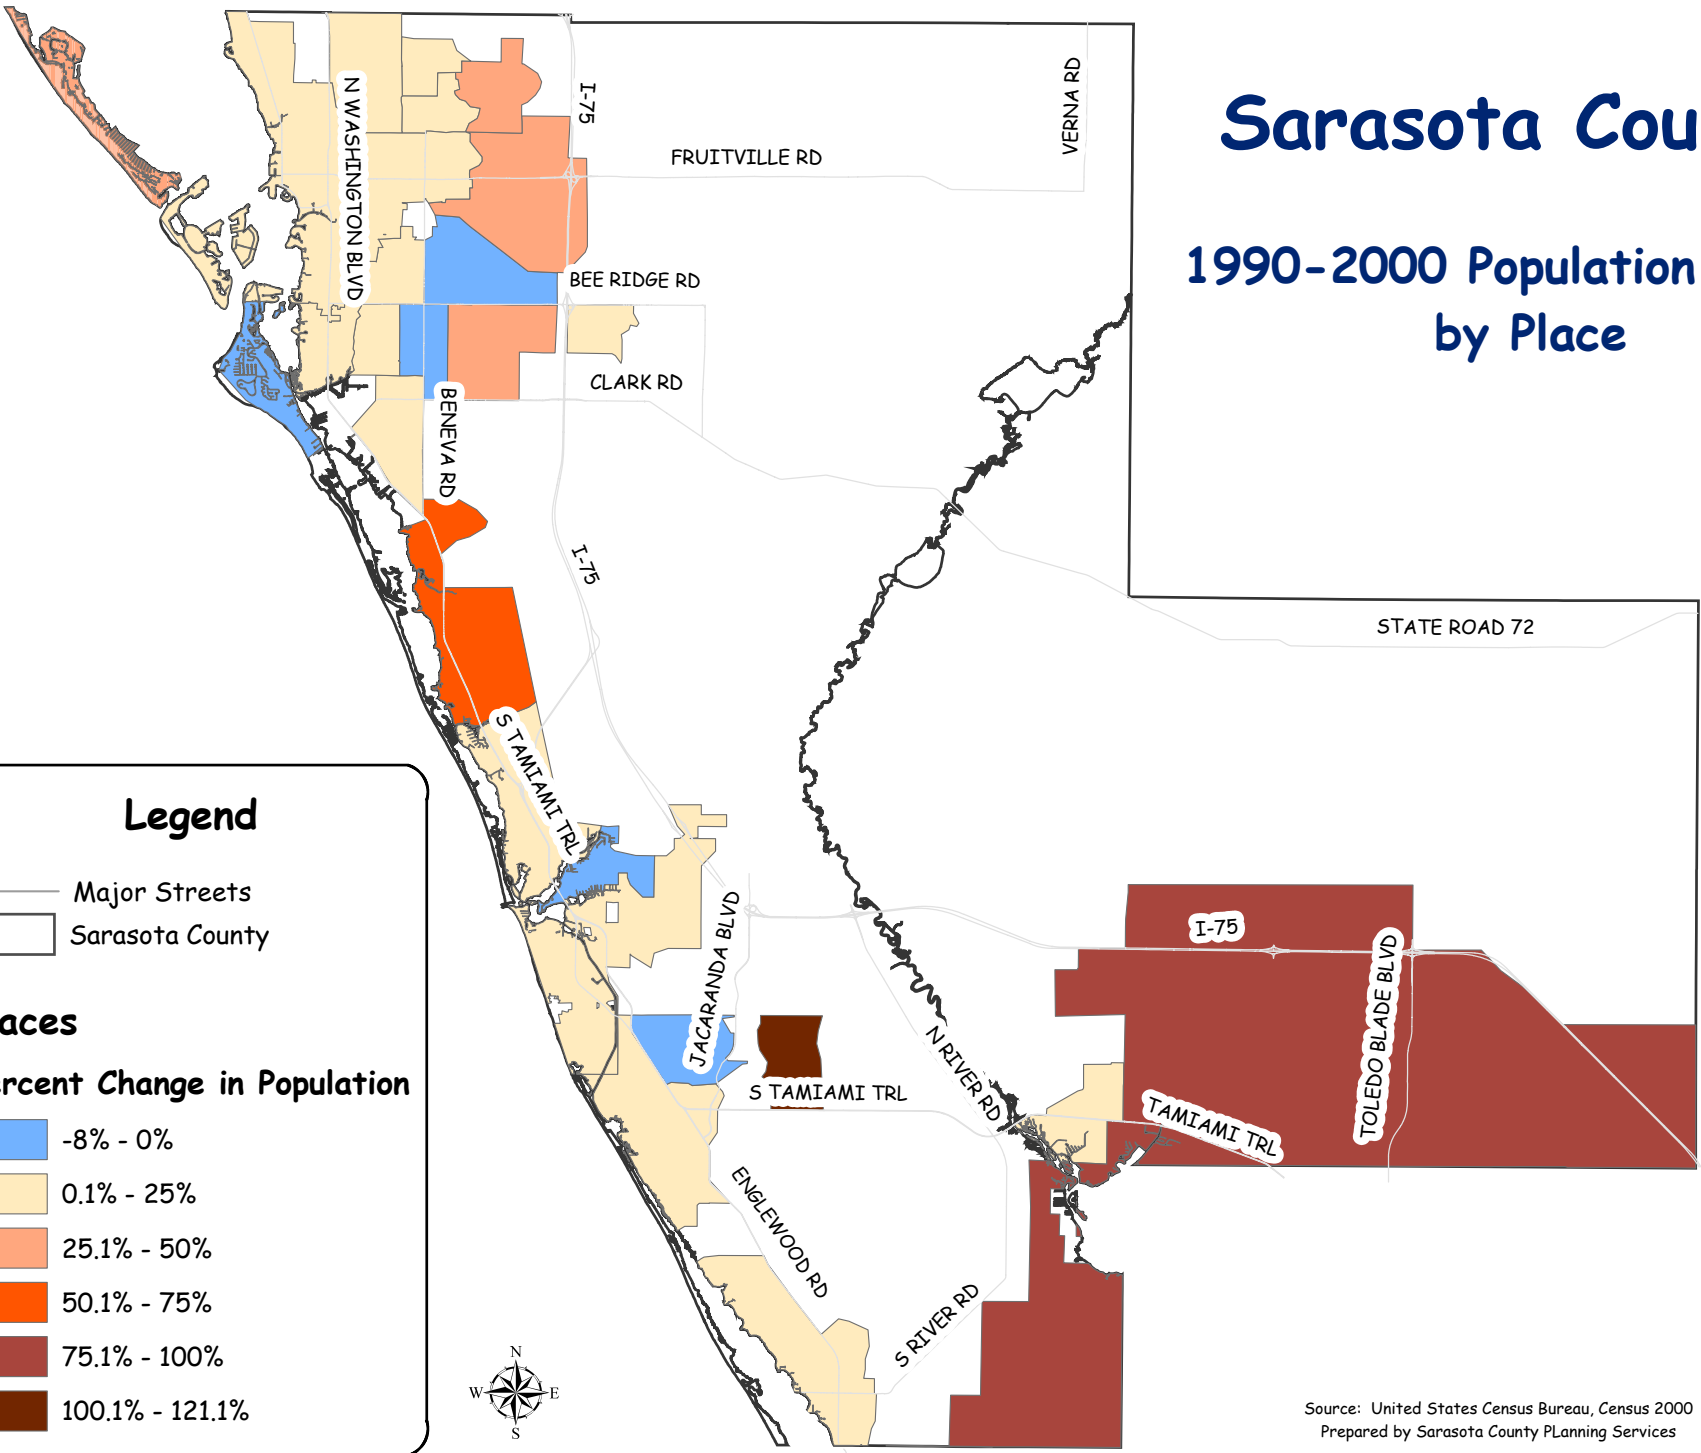

Sarasota County

1990-2000 Population Change by Place

Legend

- Major Streets
- Sarasota County

Places

Percent Change in Population

- 8% - 0%
- 0.1% - 25%
- 25.1% - 50%
- 50.1% - 75%
- 75.1% - 100%
- 100.1% - 121.1%

Source: United States Census Bureau, Census 2000
Prepared by Sarasota County Planning Services