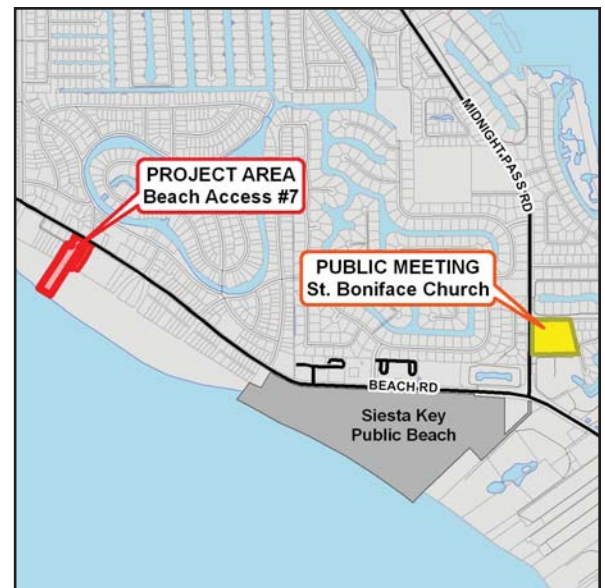

Sarasota County does not discriminate with regard to any programs, services or activities and does not tolerate discrimination. As such, it solicits public participation without regard to race, color, religion, sex, age, national origin, disability or family status. Persons needing special accommodations under the American Disabilities Act of 1990 or language services (free of charge) should contact the Sarasota County Call Center at 941-861-5000 (TTY 941-861-1833) at least seven (7) days prior to the event.