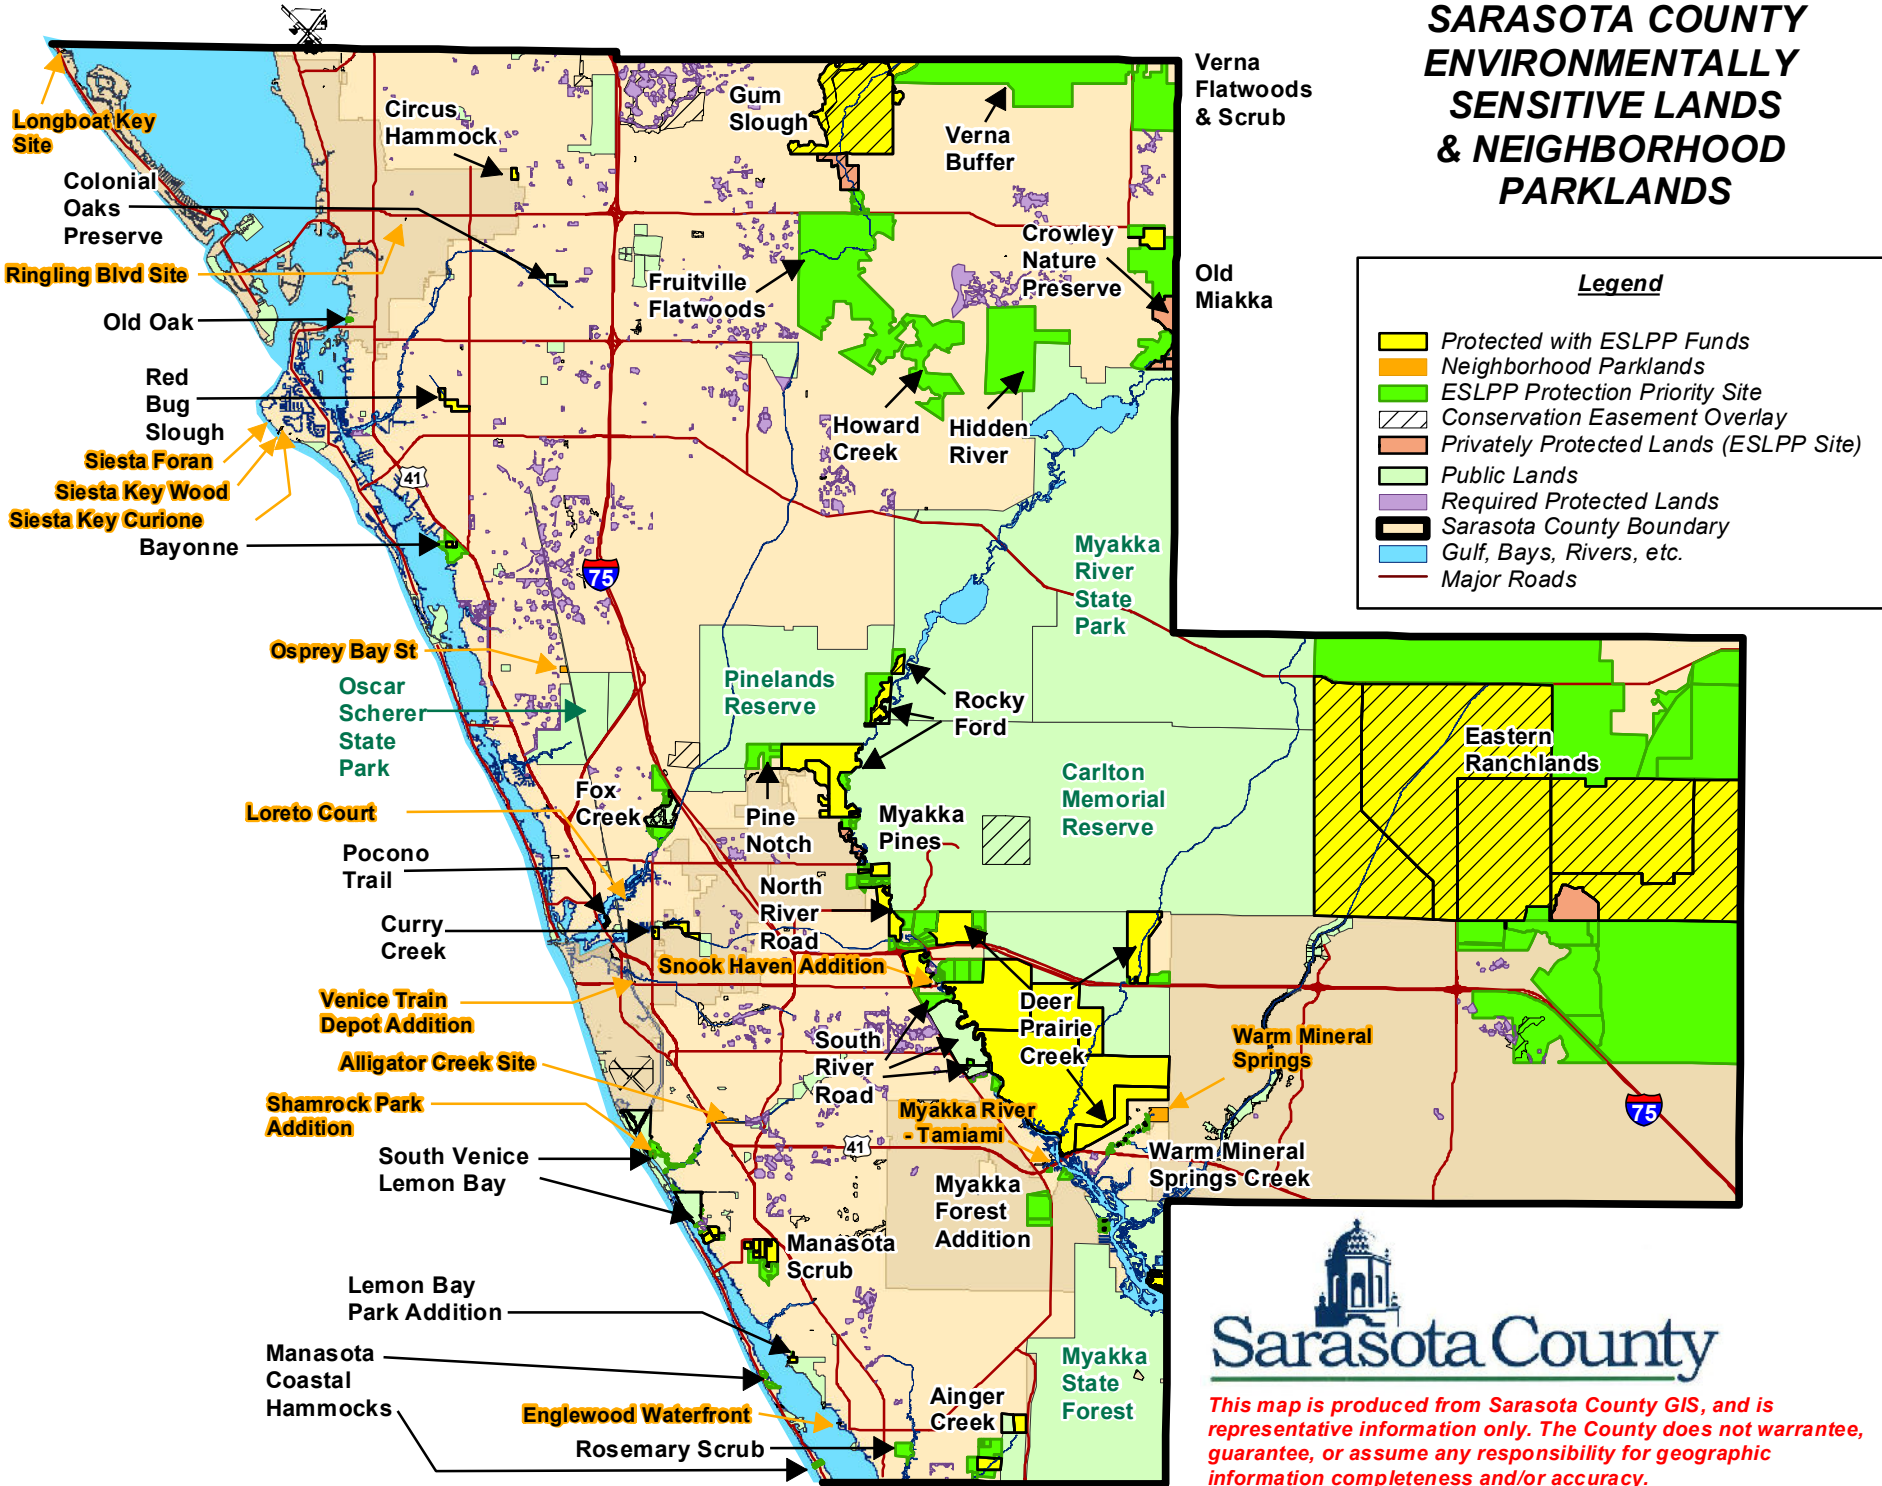

SARASOTA COUNTY ENVIRONMENTALLY SENSITIVE LANDS & NEIGHBORHOOD PARKLANDS

Legend

- Protected with ESLPP Funds
- Neighborhood Parklands
- ESLPP Protection Priority Site
- Conservation Easement Overlay
- Privately Protected Lands (ESLPP Site)
- Public Lands
- Required Protected Lands
- Sarasota County Boundary
- Gulf, Bays, Rivers, etc.
- Major Roads

This map is produced from Sarasota County GIS, and is representative information only. The County does not warrant, guarantee, or assume any responsibility for geographic information completeness and/or accuracy. This map should not be used as a guide for navigation.