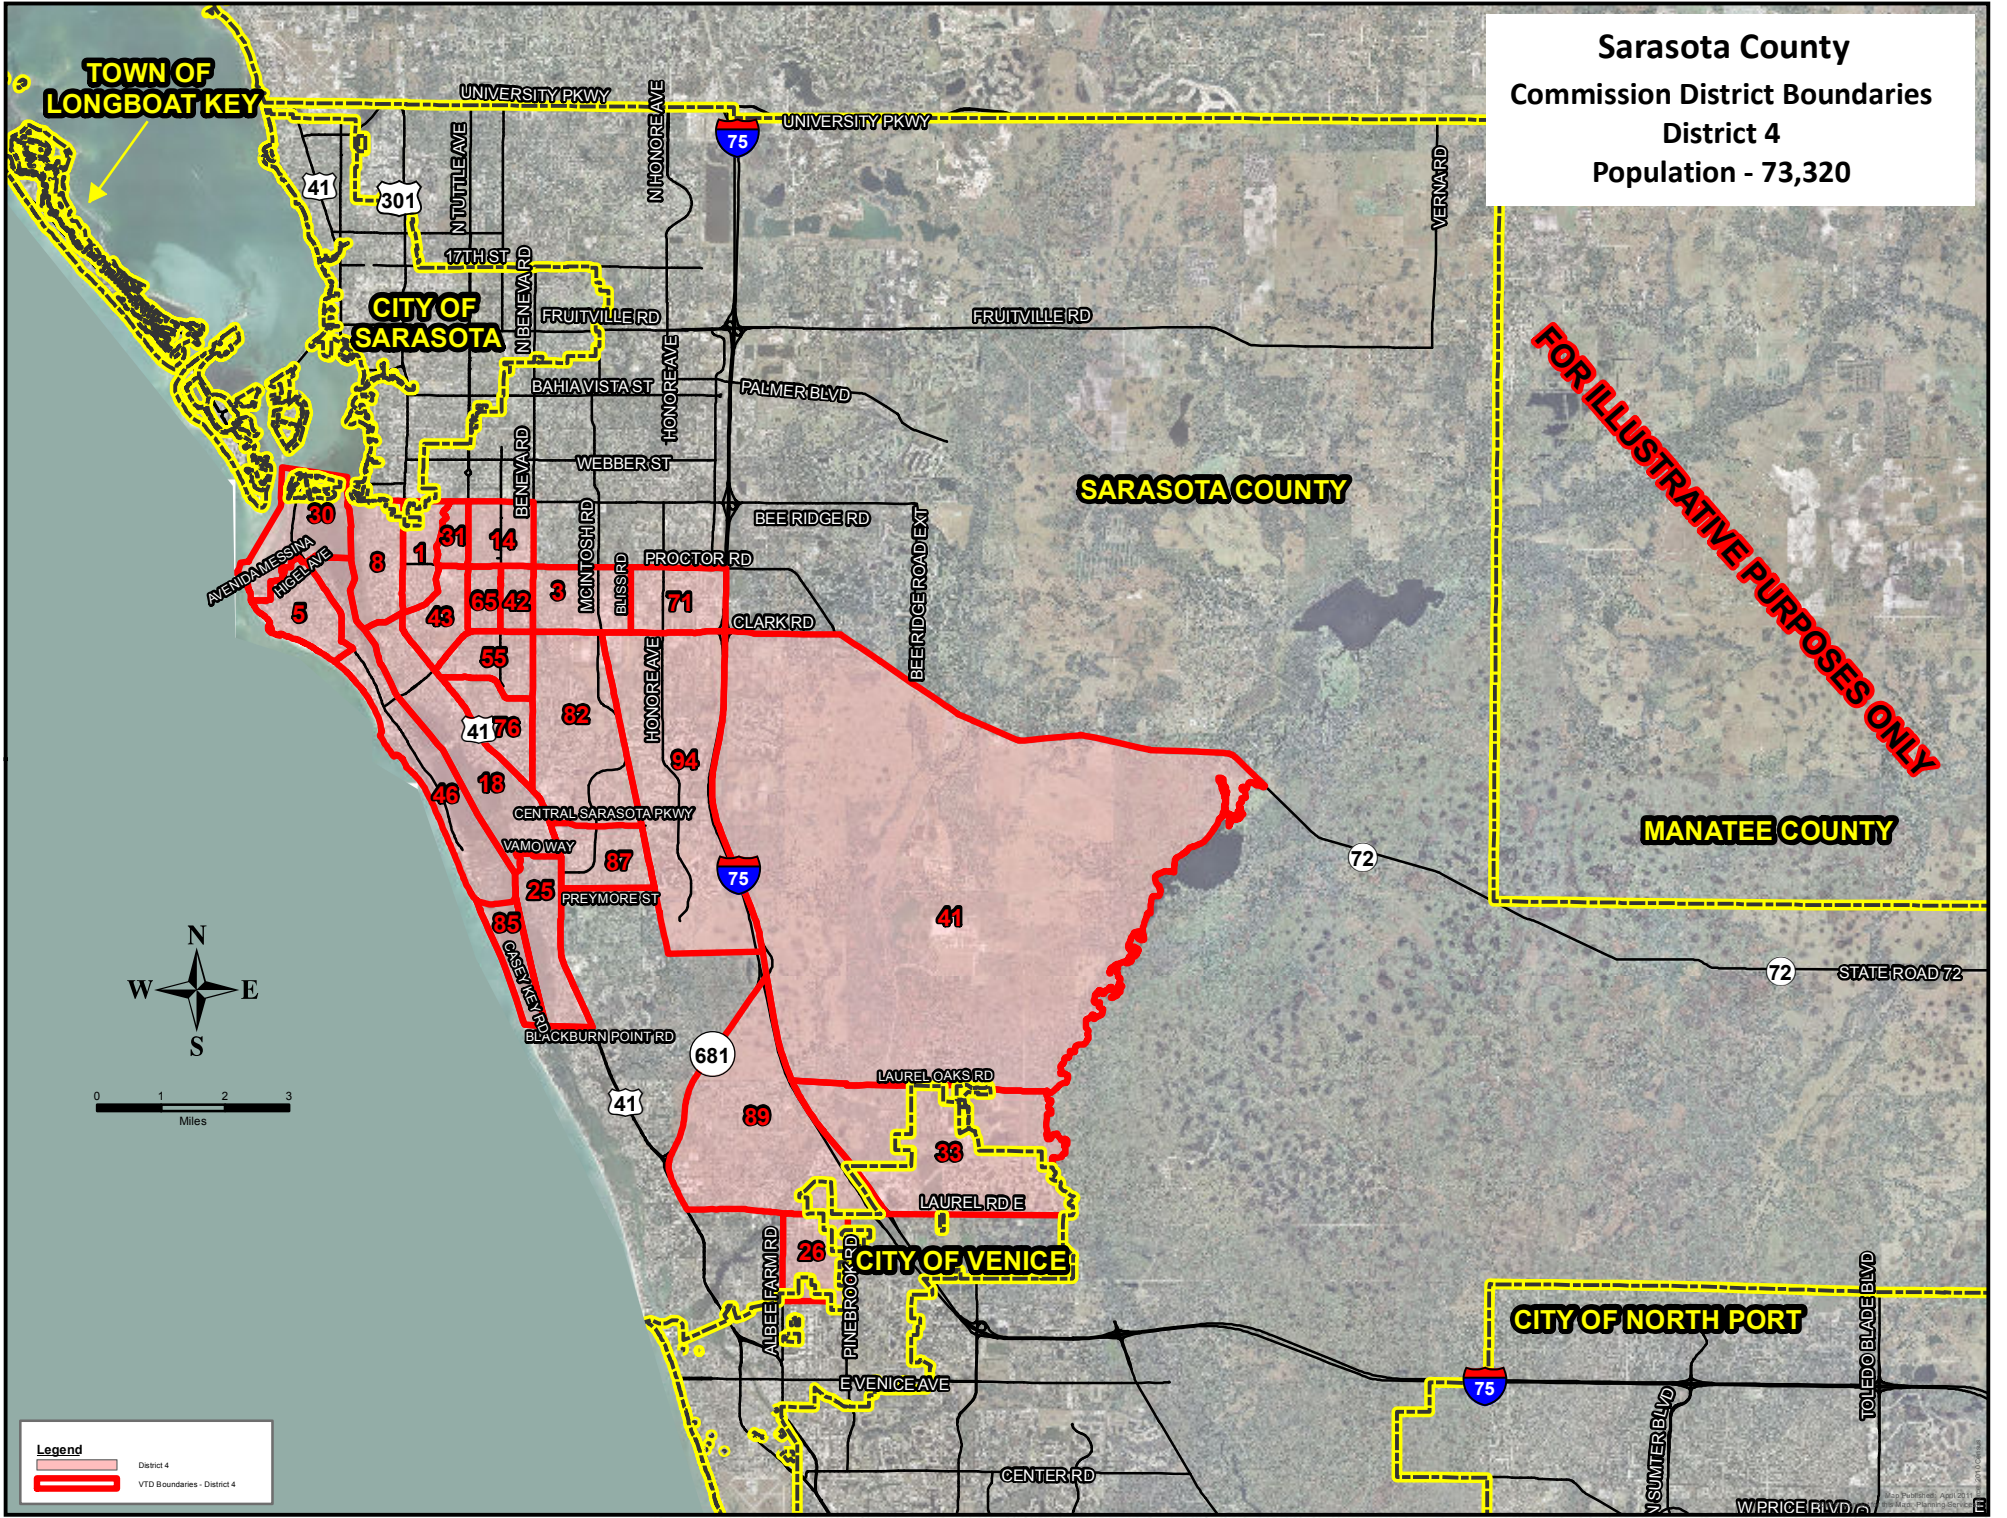

Sarasota County  
 Commission District Boundaries  
 District 4  
 Population - 73,320

**FOR ILLUSTRATIVE PURPOSES ONLY**

**Legend**  
 District 4  
 VTD Boundaries - District 4